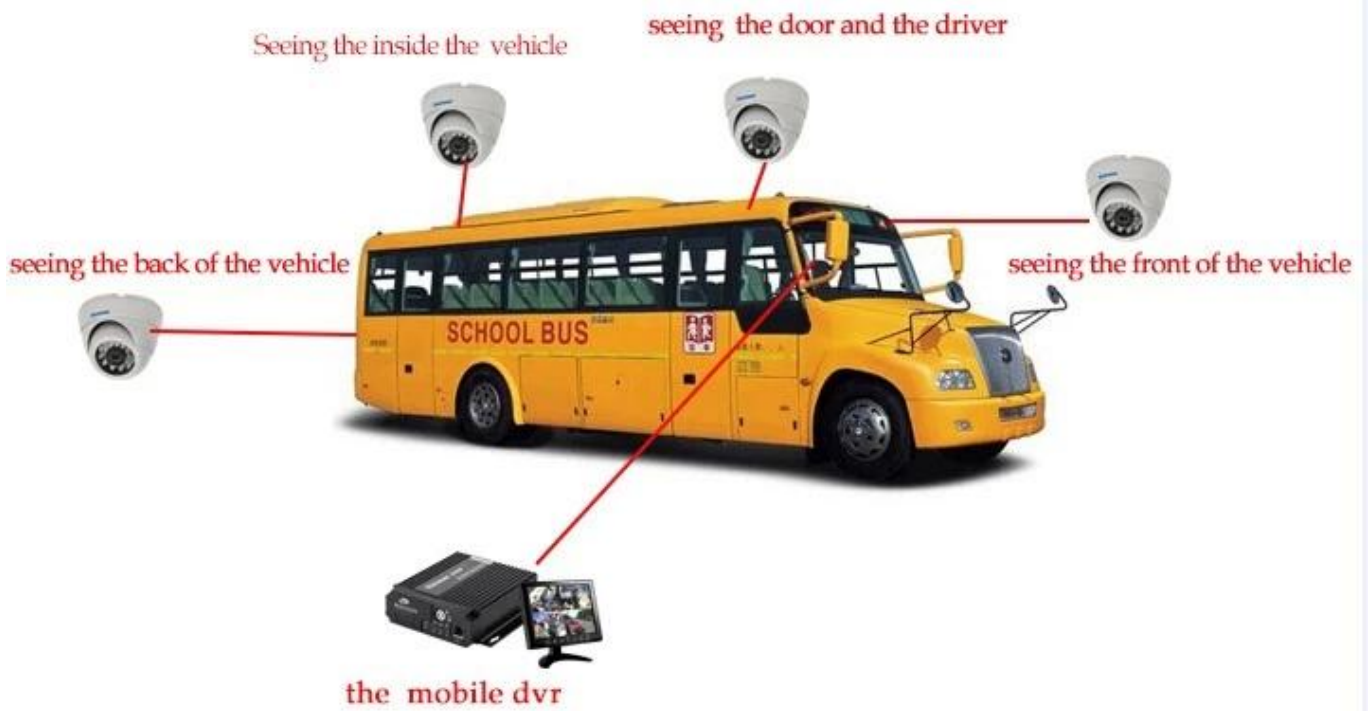

□□□□	□□	20□□80□
	□□	□□/□□□2□□□□□□□□
□□	□□	112□W□×36□H□×138□D□mm
□□	□□	360g

Richmor GUI

The main menu includes: Search, System setup, Rec setup, Network setup, Alarm setup, Peripheral setup, System Tools, System Information, as below:

Richm Mobile DVR Mileage Summary

Romote 3G 4G DVR

功能特点 Features

实时监控, GPS定位
Real-time monitoring,
GPS positioning

身份验证, 人数统计
Two-factor authentication

语音功能 Voice features

校车
卫士

行车记录, 驾驶员行为管理
Driving behavior management