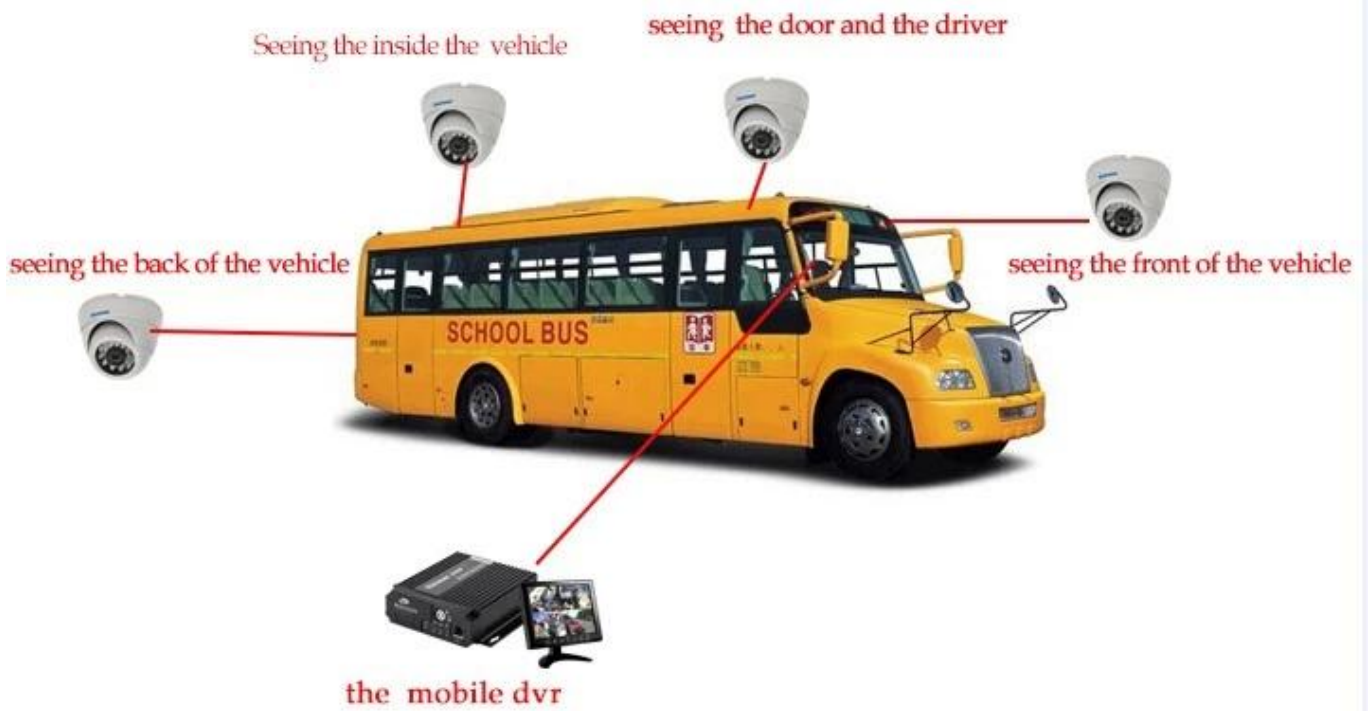

- Report
- Quick Report
- Mileage Summary
- Mileage Daily
- Track Detail
- Speed Report
- Online Summary
- ID Alarm Report
- Alarm Report
- Storage Report
- Upgrade Report
- Fuel Report
- Park Report
- Geo Fencing Report
- 3G Flow Report
- Extend Report
- Dispatch Report

Mileage Summary

Begin Time: 2016-01-08 00:00:00 To: 2016-01-08 16:27:09

Device: All Devices

Mileage Summary

Index	Vehicle	Total Mileage(KM)	Begin Time	Start Mileage(KM)	Start Position	End Time	End Mileage(KM)
1	鄂D3114	174.86	2016-01-08 08:00:30	22.95	22.52429, 114.00844	2016-01-08 16:25:41	157.83
2	鄂D3130	202.07	2016-01-08 07:30:17	18.1	22.86429, 112.88282	2016-01-08 16:25:28	171.57
3	24012	277.42	2016-01-08 07:09:55	23.41	23.369582, 116.675227	2016-01-08 14:57:24	300.63
4	鄂A78248	97.4	2016-01-08 06:00:25	298.97	41.572492, 116.788245	2016-01-08 06:42:36	41.09
5	24023	0	2016-01-08 06:00:07	16.26	37.158159, 120.731127	2016-01-08 16:19:07	16.26
6	鄂QF5387	416.36	2016-01-08 06:09:54	98.88	35.481432, 117.843783	2016-01-08 16:28:11	92.83
7	鄂B81712	120.98	2016-01-08 04:48:43	26.51	36.876478, 117.681941	2016-01-08 14:25:07	144.92
8	鄂B2250	45.81	2016-01-08 00:00:03	138.13	22.654294, 112.489583	2016-01-08 16:15:15	115.82
9	鄂B5153	48.64	2016-01-08 00:00:27	82	22.654187, 112.487565	2016-01-08 16:11:28	73.72
10	鄂B5268	111.72	2016-01-08 00:00:15	145.61	22.654201, 112.488545	2016-01-08 16:24:48	93.9
11	鄂B5033	52.02	2016-01-08 00:00:10	83.24	22.654236, 112.487785	2016-01-08 16:15:55	57.82
12	鄂A3683	895.08	2016-01-08 00:00:29	354.36	36.950643, 117.688781	2016-01-08 16:24:44	1089.74
13	24058	224.42	2016-01-08 07:00:58	44.57	37.949788, 116.844073	2016-01-08 16:17:34	60.4
14	28999	2.36	2016-01-08 13:13:09	17.6	28.734423, 121.238947	2016-01-08 13:57:27	19.81
15	00588	369.29	2016-01-08 00:00:54	51.84	33.733305, 115.863821	2016-01-08 16:00:58	420.33

□□□□□□□□

The screenshot shows a vehicle monitoring system interface. At the top, there's a navigation bar with 'Home', 'Map', 'Playback', 'System Set', and 'Log Query'. Below this is a sidebar with a 'Dev List' and a 'Monitor Center' tree view. The main area features a map of China with a vehicle icon. A large watermark 'rcmccctv.en.alibaba.com' is overlaid on the map. On the right, there are four video playback windows. At the bottom, a detailed view of a vehicle is shown, including its status (Online), position, and speed.

Monitor ID	Online	Alarm	Offline	Speed	GPS	Event	Auto Set
鄂D3114	Online	0	0	1.70 km/h	OK		
鄂D3130	Online	0	0	7.70 km/h	OK		
24012	Online	0	0	82.45 km/h	OK		
鄂A78248	Online	0	0	0.00 km/h	OK		

Romote 3G 4G