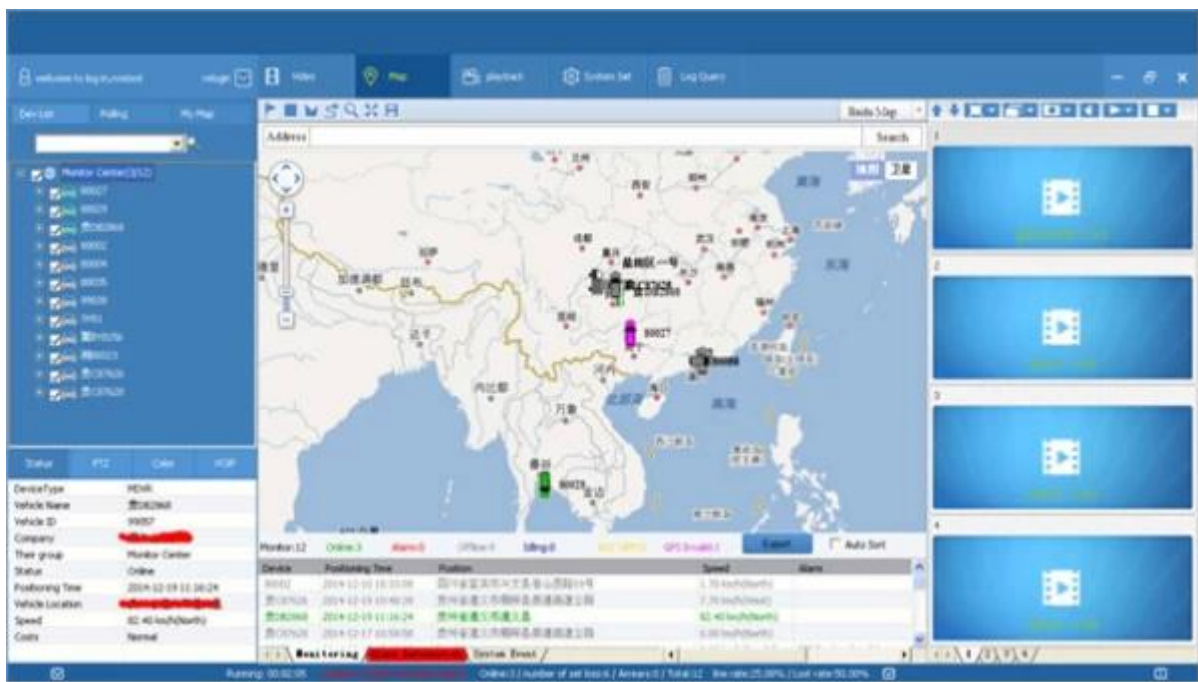

6. 2.5" SD卡槽; 128G SD卡; Shock&Vib; USB

7. 2 USB

8. 9 + 8

9. 2 CAN

10.

11. GPS / BD / G-Sensor

12. 3G / 4G

13. / / ; / / POS / LED

14. OTG

15. IOS / Android

16.

CMSV6 PC

CMSV6