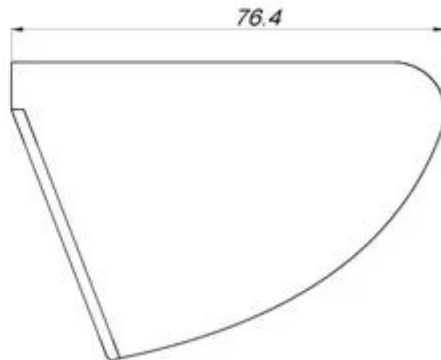

Richmor 1080P 1080P

1. Richmor 1080P 1080P
2. Richmor 1080P
3. Richmor
4. Richmor 1080P 1080P
5. IP67

Richmor 1080P 1080P

Richmor	Richmor
Richmor	1/3" Sony CCD
Richmor	PAL / NTSC
Richmor	420TVL / 480TVL / 600TVL
Richmor	F1.2 0 0 LED
Richmor	625TVL 2 1
Richmor	Richmor
Richmor	850nm