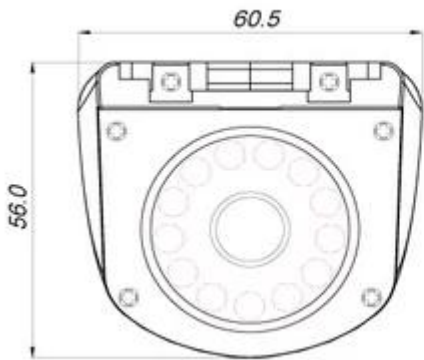

Richmor 1080P 1080P

1. Richmor 1080P 1080P
2. Richmor 1080P
3. Richmor
4. Richmor 1080P 1080P
5. IP67

Richmor 1080P 1080P

Richmor	Richmor
Richmor	1/3" Sony CCD
Richmor	PAL / NTSC
Richmor	420TVL / 480TVL / 600TVL
Richmor	F1.2 0 0 LED
Richmor	625TVL 2 1
Richmor	Richmor
Richmor	850nm