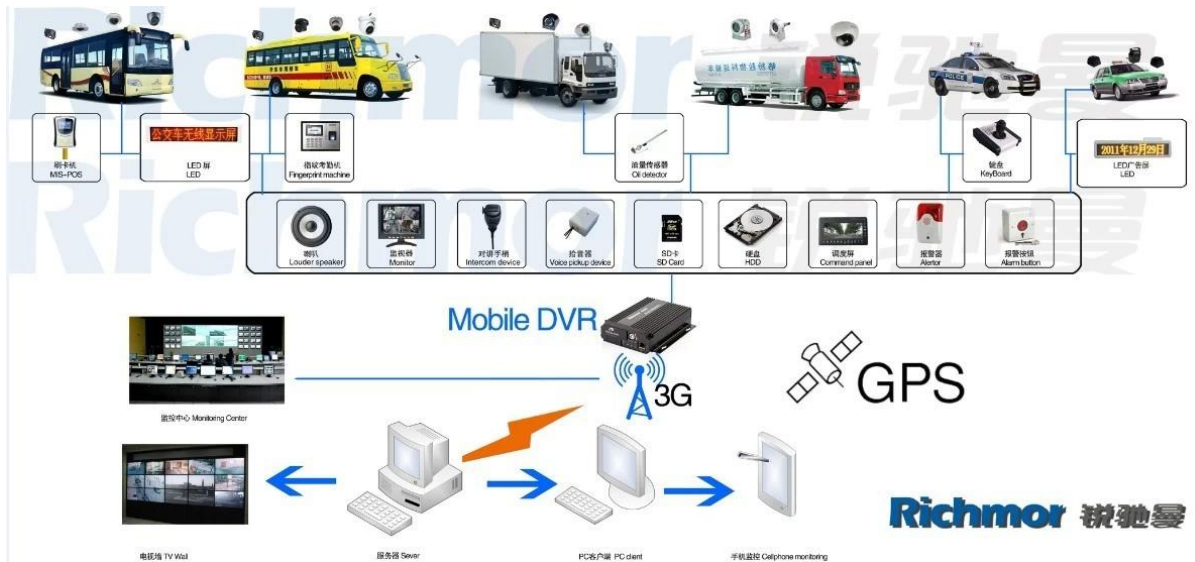

- Time: 2013-11-02 21:59:50
- Speed: 86.00 km/h(South)
- Position: Katar Bund Road, Lahore, Pakistan
- Alarm: Status:ACC ON,SD CardExist,3G Signal Normal
- Video Intercom Monitor Snapshot More

At the bottom of the interface, there is a status bar and a data table:

Monitor:1	Online:1	Alarm:0	Offline:0	Idling:0
Device	Positioning Time	Position	Speed	Alarm
ALI01	2013-11-02 21:59:50	Katar Bund Road, Lahore, Pakistan	86.00 km/h(South)	

On the right side, there are three video camera feeds showing the interior of a vehicle. The bottom right corner features a large play button icon and the text "ALI01 - CH4".

□□ Windows PC□□□□□□

IOS Android

Richmor

□□□□

SD Mobile DVR with 3G GPS

HD Mobile DVR with 3G GPS

□□□□

□□□□ T / T□□□□□□□□□□□□