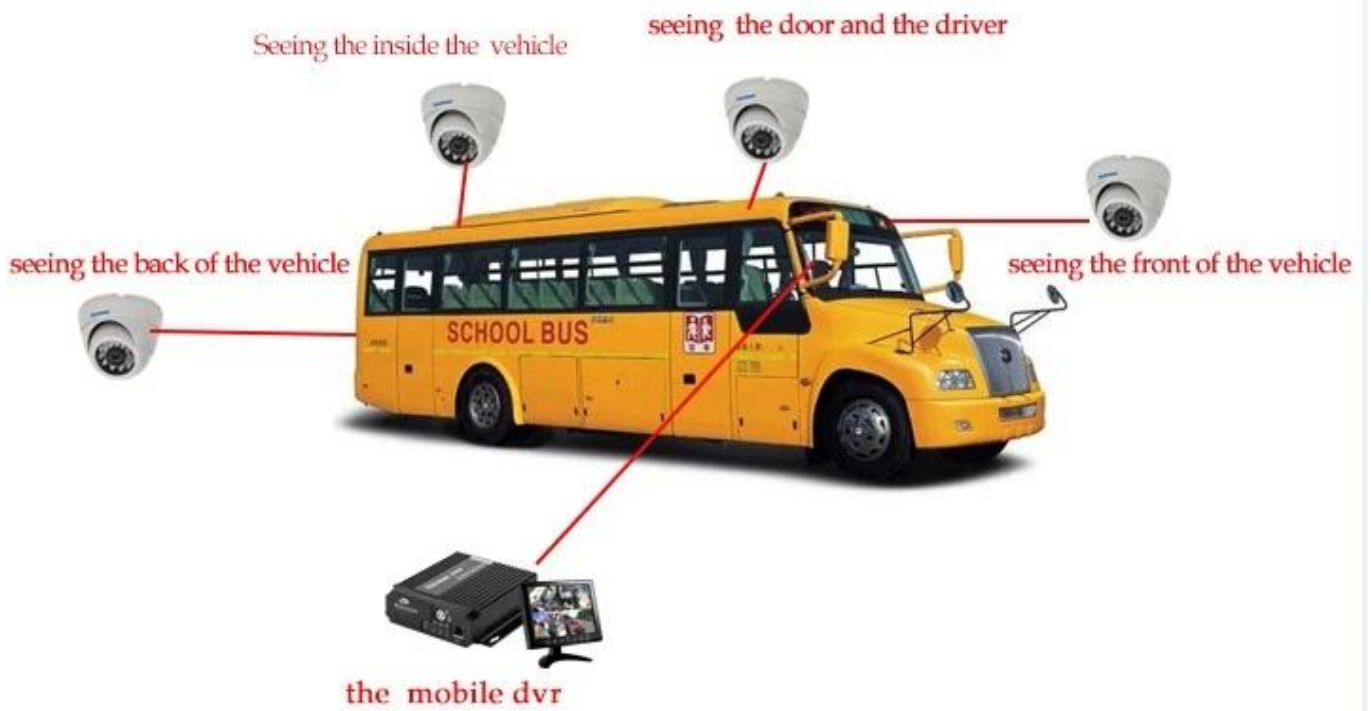

- Report
- Quick Report
- Mileage Summary
- Mileage Daily
- Track Detail
- Speed Report
- Online Summary
- ID Alarm Report
- Alarm Report
- Storage Report
- Upgrade Report
- Fuel Report
- Park Report
- Geo Fencing Report
- 3G Flow Report
- Extend Report
- Dispatch Report

Mileage Summary

Begin Time: 2016-01-08 00:00:00 To: 2016-01-08 16:27:09

Device: All Devices

Mileage Summary

Index	Vehicle	Total Mileage(KM)	Begin Time	Start Mileage(KM)	Start Position	End Time	End Mileage(KM)
1	鄂D3114	174.86	2016-01-08 08:00:30	22.95	22.52429, 114.00844	2016-01-08 16:25:41	157.83
2	鄂D3130	202.07	2016-01-08 07:30:17	18.1	22.88429, 112.88282	2016-01-08 16:25:28	171.57
3	24012	277.42	2016-01-08 07:09:55	23.41	23.389582, 116.675227	2016-01-08 14:57:24	300.63
4	鄂A78248	97.4	2016-01-08 08:00:25	298.97	41.572492, 116.788245	2016-01-08 08:42:38	41.09
5	24023	0	2016-01-08 08:00:07	16.28	37.158159, 120.731127	2016-01-08 16:19:07	16.28
6	鄂Q5387	416.36	2016-01-08 08:09:54	98.88	35.481432, 117.843783	2016-01-08 16:28:11	92.83
7	鄂B1712	120.98	2016-01-08 04:48:43	28.51	36.878478, 117.681941	2016-01-08 14:25:07	144.92
8	鄂B2250	45.81	2016-01-08 08:00:03	138.13	22.654294, 112.489583	2016-01-08 16:15:15	115.82
9	鄂B5153	48.64	2016-01-08 08:00:27	82	22.654187, 112.487565	2016-01-08 16:11:28	73.72
10	鄂B3268	111.72	2016-01-08 08:00:15	145.61	22.654201, 112.488445	2016-01-08 16:24:48	93.9
11	鄂B5033	52.02	2016-01-08 08:00:10	83.24	22.654236, 112.487785	2016-01-08 16:15:55	57.82
12	鄂A3683	895.08	2016-01-08 08:00:29	354.38	36.950643, 117.688781	2016-01-08 16:24:44	1089.74
13	24058	224.42	2016-01-08 07:00:58	44.57	37.949788, 116.844073	2016-01-08 16:17:34	60.4
14	28999	2.36	2016-01-08 13:13:09	17.6	28.734423, 121.238947	2016-01-08 13:57:27	19.81
15	00588	369.29	2016-01-08 08:00:54	51.84	33.733305, 115.868921	2016-01-08 16:00:58	420.33

Player

The screenshot shows a vehicle monitoring software interface. At the top, there's a navigation bar with options like 'Home', 'Map', 'Playback', 'System Set', and 'Log Query'. Below this, there's a 'Dev List' panel on the left showing a list of vehicles under 'Monitor Center (242)'. The main area is a map of China with a vehicle icon. On the right, there are four video player windows, all showing a blue screen with a camera icon. At the bottom, there's a data table for a selected vehicle.

Monitor ID	Online	Alarm	Offline	Signal	GPS	Speed	Alarm
鄂D3114	Online	Alarm	Offline	Signal	GPS	1.70 km/h(0.04)	
鄂D3130	Online	Alarm	Offline	Signal	GPS	7.70 km/h(0.04)	
鄂B2250	Online	Alarm	Offline	Signal	GPS	82.40 km/h(0.04)	
鄂B2728	Online	Alarm	Offline	Signal	GPS	0.00 km/h(0.04)	

Romote 3G 4G DVR