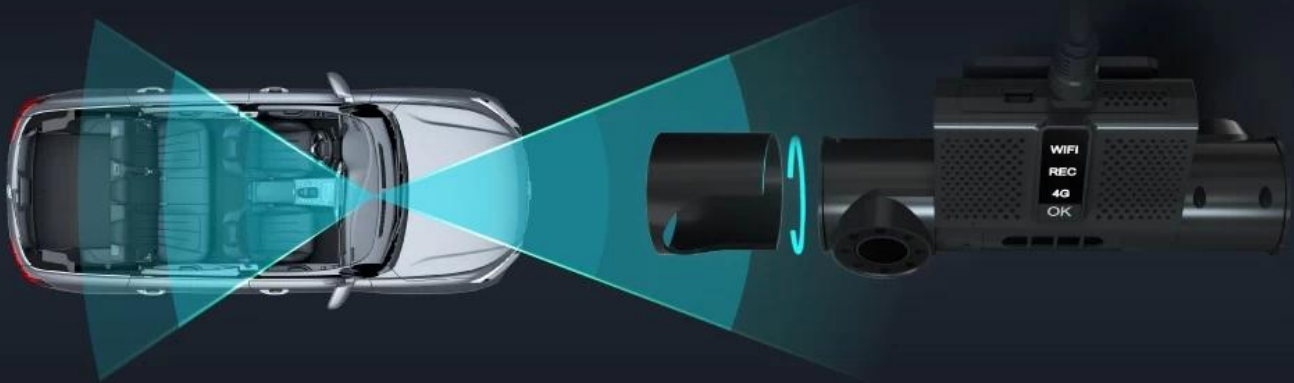

Richmor 1080P 2 BK6MZJ

Ride-hailing/Taxi Fleet management
Mini HD dual-len dashcam

- 2CH 1080P
- 4G
- BD/GPS
- IO alarm
- Intercom
- WiFi AP
- G-Sensor

Mini and Easy Installation

Just need to paste the device to windshield with 3M glue, save time and labor cost.

HD recording Dual 1080P

Front and cabin view, wide-angle lens. Lens can be adjusted 180° vertically, then fixed by structure.

Pretty Night Vision

Cabin len with IR, support viewing at night.

Mini All-in-One Design

Mental and ABS material as case, delicate, mini and firm.
Industrial-level solution, reliable electromagnetic compatibility.

Automatic Alarm

Integrated G-SENSOR, supporting automatic alarms to platform for abnormal shocks, collision, rollover, etc.

Loop recording

Advanced loop recording technology, make sure enough space for recording.

G-Sensor

When vehicle get hit, device snaps automatically.

Anti-Thief Mode

Device will wake to take photo and send to APP to inform the owner when it get shocks under this mode.