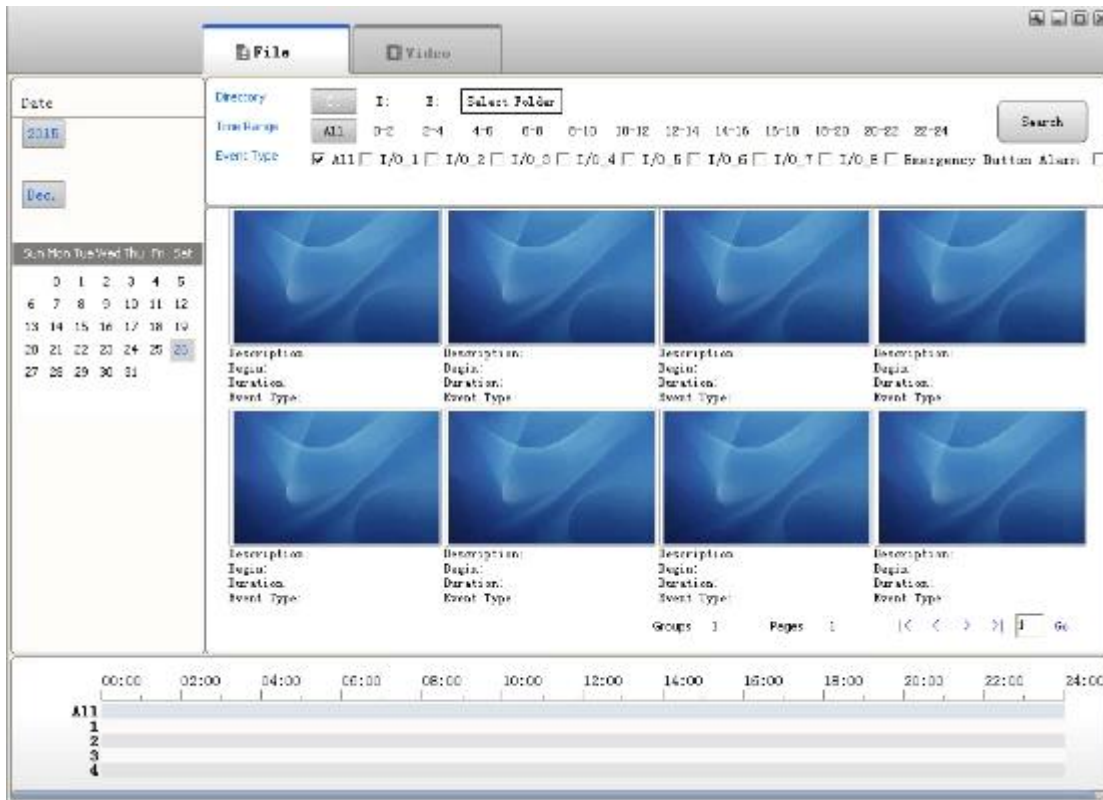

Richmor ☐☐☐☐☐☐☐☐☐☐☐☐

Vehicle Management System National [WEBP](#) | [Manager](#) | [Exit](#)

Report   **Device**   **User**

Mileage Summary

Begin Time: 2016-01-08 00:00:00   To: 2016-01-08 16:27:09

Device: All Devices   [Select Device](#)   [Query](#)   [Export To Excel](#)   [Export To Csv](#)   [Export To Pdf](#)

Index	Vehicle	Total Mileage (KM)	Begin Time	Start Mileage (KM)	Start Position	End Time	End Mileage (KM)
1	鄂E3314	174.88	2016-01-08 09:03:32	22.95	22 574254, 114.03844	2016-01-08 16:25:41	157.63
2	鄂E3330	202.87	2016-01-08 07:33:11	18.1	22 604256, 112.69202	2016-01-08 16:25:28	171.57
3	24012	217.42	2016-01-08 07:09:55	23.41	22 329802, 116.673227	2016-01-08 14:57:24	300.63
4	鄂A75248	97.4	2016-01-08 00:00:25	298.97	41 572468, 118.788243	2016-01-08 08:42:39	41.09
5	24023	0	2016-01-08 00:00:07	36.26	37 788758, 120.734127	2016-01-08 16:19:07	16.28
6	鄂N95397	418.26	2016-01-08 06:02:54	36.86	35 401432, 117.843700	2016-01-08 16:20:11	92.83
7	鄂J71112	123.98	2016-01-08 14:46:40	26.51	35 675478, 117.663341	2016-01-08 14:25:37	144.92
8	鄂N9250	45.81	2016-01-08 00:00:03	128.13	22 654254, 112.69530	2016-01-08 16:15:15	115.82
9	鄂N95353	40.81	2016-01-08 00:00:21	92	22 654197, 112.69583	2016-01-08 16:11:28	73.12
10	鄂N95368	111.72	2016-01-08 00:00:15	145.61	22 654223, 112.69645	2016-01-08 16:24:46	93.9
11	鄂N95110	52.02	2016-01-08 00:00:10	83.24	22 654234, 112.69718	2016-01-08 16:15:55	57.92
12	鄂A2883	655.08	2016-01-08 00:00:29	354.28	35 850443, 117.653700	2016-01-08 16:24:44	1089.74
13	24058	224.42	2016-01-08 07:00:58	44.57	37 549758, 118.944070	2016-01-08 16:17:34	80.4
14	28999	2.38	2016-01-08 13:13:09	17.6	38 734423, 121.236807	2016-01-08 13:57:27	18.61
15	81988	368.29	2016-01-08 00:00:54	51.94	31 733005, 115.868621	2016-01-08 16:03:58	420.33

Richmor ☐☐☐☐