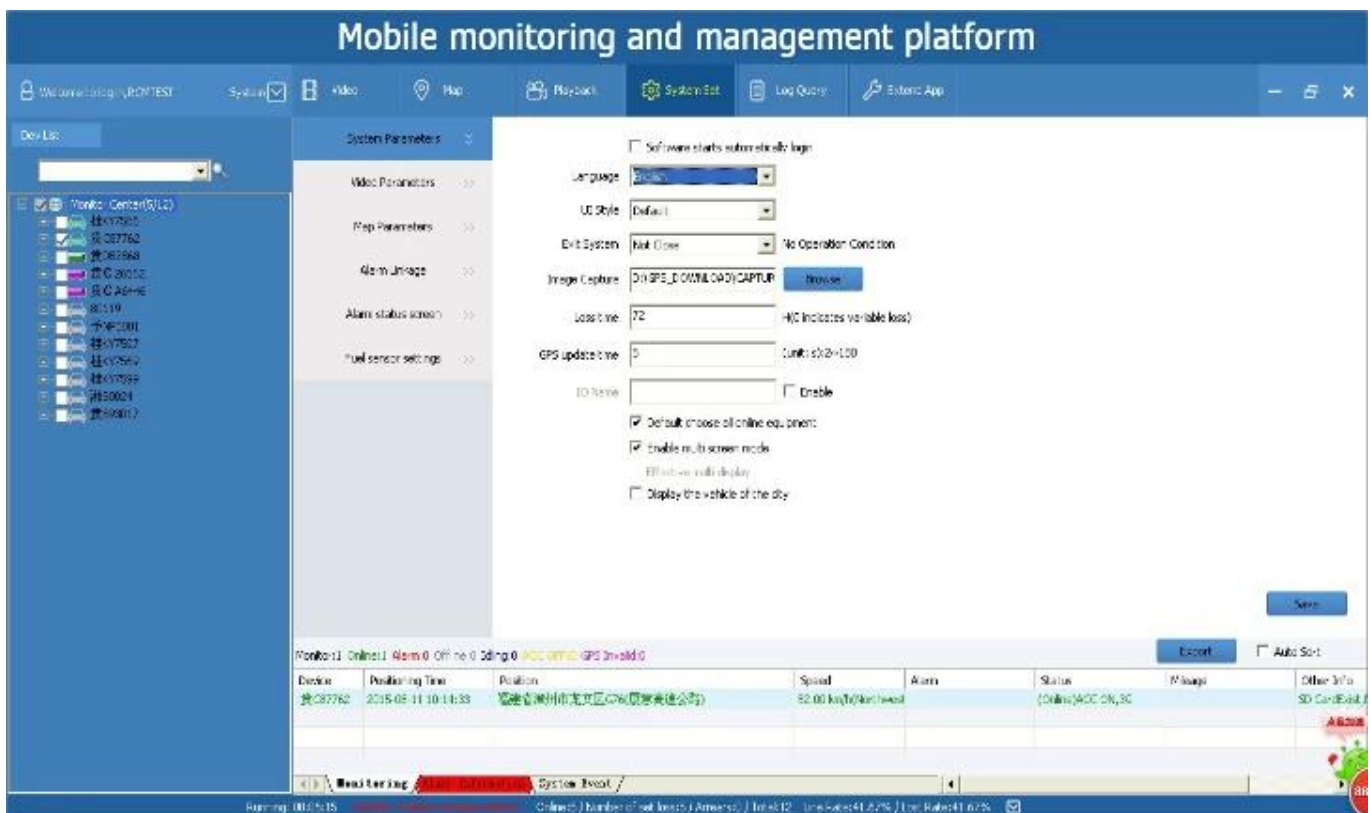

### Specifications

Operating System	Linux	
Security Management	Administrator Password	
Video and Preview	Video Input	External Camera, Above 70 degree View Angle
	OSD	Time/ Date/ Device ID/ GPS
	Video Compression	H.264 Compression Coding
	Dual-Stream	Supported
	Resolution	D1/ HD1/ CIF Selectable
Audio	Audio Input	External Microphone
	Audio Compression	G.726 coding
Recording	Storage Medium	Micro-SD card(1G ~ 128G)
	File Format/ System	ASF/FAT32
	Record Mode	Auto Recording after Startup
	Video Searching	Search by Date/ Time
	Playback	Local Playback; Support 2/ 4/ 8/ 16 Times Fast forward/ Backward
TFT Display	Size	2.4 inch LCD
	Resolution	480*234
Wireless Transmission	3G Module Built-in (4G Optional)	
Wi-Fi	built-in WIFI module	

## Product Showcase

Client Software