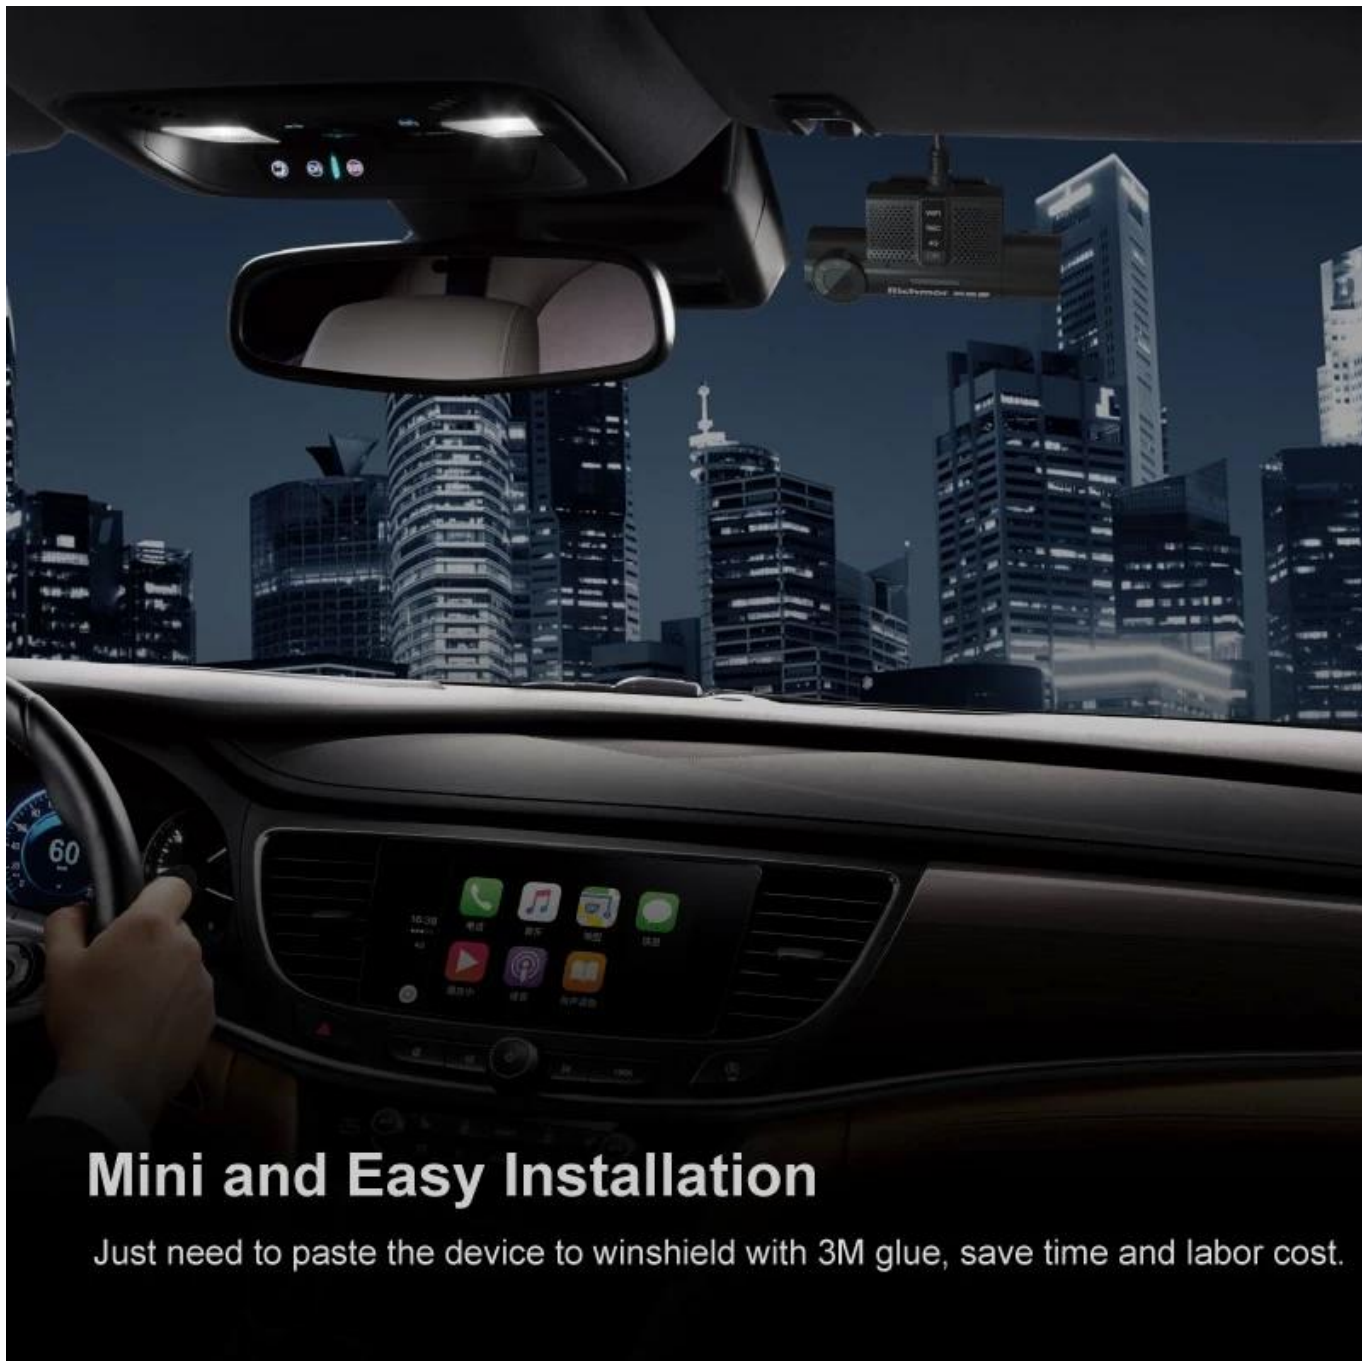

Mini All-in-One Design

Mental and ABS material as case, delicate, mini and firm. Industrial-level solution, reliable electromagnetic compatibility.

Mini and Easy Installation

Just need to paste the device to winshield with 3M glue, save time and labor cost.

Loop recording

Advanced loop recording technology, make sure enough space for recording.

G-Sensor

When vehicle get hit, device snaps automatically.

Anti-Thief Mode

Device will wake to take photo and send to APP to inform the owner when it get shocks under this mode.

Time-lapse video

1 frame per second recording, low power consumption under this mode.

< img src="https://cdn.b2b.yjzw.net/files/123/img/2024/01/12/202401121420400165678.jpg" width="100%" />

Panic Button

Integrated sound pick up and speaker, support voice recording and intercom, support panic button for sending alarms and photos.