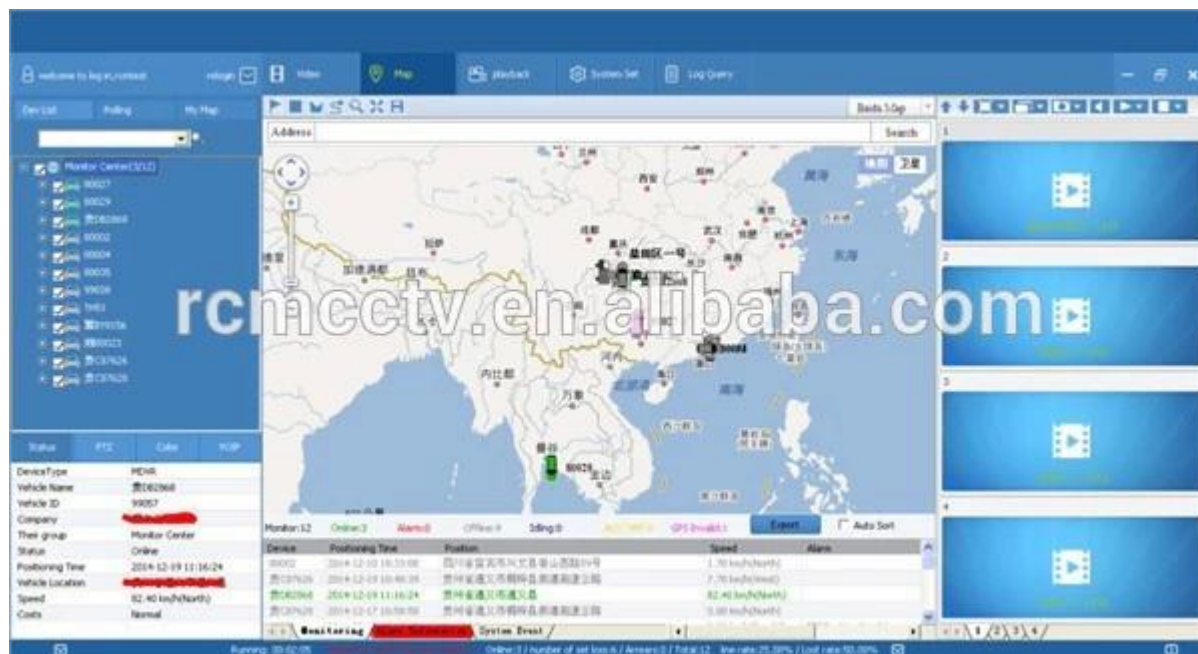

Richmor

Richmor

Richmor