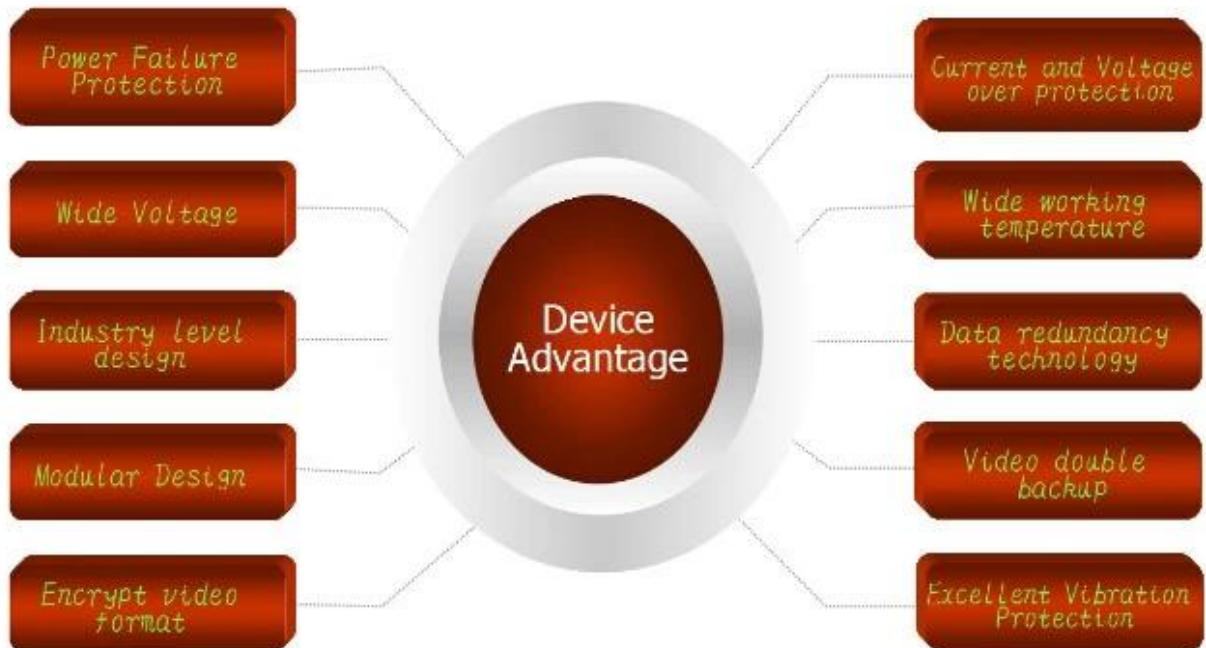

IO Cables

Remote Control

3G Antenna

WiFi Antenna

CD (Manual & Software Inside)

7000 HDD Mobile DVR

Product Introduction

Device Series

Product Advantage

+
+

+

视频监听

卫星定位

系统调试

远程报警

设备管理