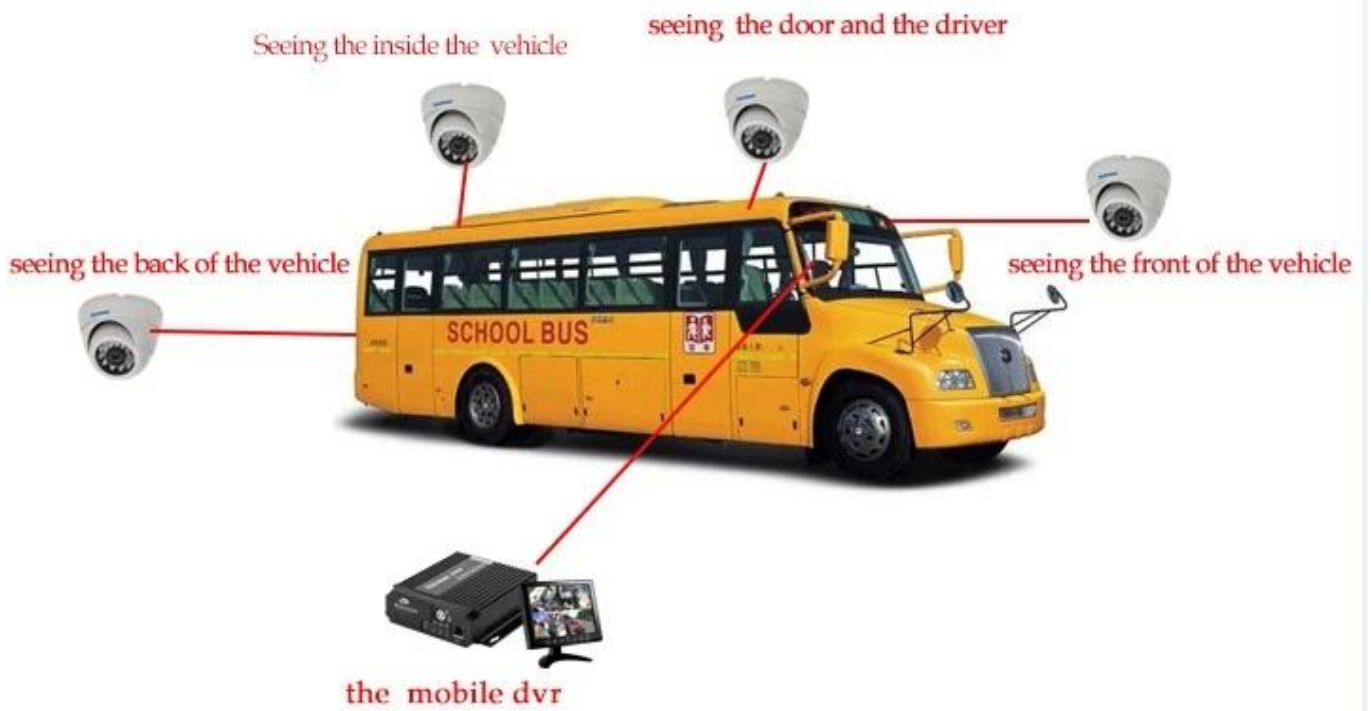

- Report
- Quick Report
- Mileage Summary
- Mileage Daily
- Track Detail
- Speed Report
- Online Summary
- ID Alarm Report
- Alarm Report
- Storage Report
- Upgrade Report
- Fuel Report
- Park Report
- Geo Fencing Report
- 3G Flow Report
- Extend Report
- Dispatch Report

Mileage Summary

Begin Time: 2016-01-08 00:00:00 To: 2016-01-08 16:27:09

Device: All Devices [Select Device] [Query] [Export To Excel] [Export To Csv] [Export To Pdf]

Mileage Summary

Index	Vehicle	Total Mileage(KM)	Begin Time	Start Mileage(KM)	Start Position	End Time	End Mileage(KM)
1	鄂D3114	174.86	2016-01-08 08:00:30	22.95	22.52429, 114.00844	2016-01-08 16:25:41	157.83
2	鄂D3130	202.07	2016-01-08 07:30:17	18.1	22.86429, 112.88282	2016-01-08 16:25:28	171.57
3	24012	277.42	2016-01-08 07:09:55	23.41	23.369582, 116.675227	2016-01-08 14:57:24	300.63
4	鄂A78248	97.4	2016-01-08 06:00:25	236.97	41.572492, 116.788245	2016-01-08 06:42:36	41.09
5	24023	0	2016-01-08 06:00:07	16.26	37.158159, 120.731127	2016-01-08 16:19:07	16.26
6	鄂QF5387	416.36	2016-01-08 06:09:54	96.88	35.481432, 117.643783	2016-01-08 16:28:11	92.83
7	鄂B1712	120.98	2016-01-08 04:48:43	26.51	36.876478, 117.681941	2016-01-08 14:25:07	144.92
8	鄂B2250	45.81	2016-01-08 00:00:03	138.13	22.654294, 112.489583	2016-01-08 16:15:15	115.82
9	鄂B5153	48.64	2016-01-08 06:00:27	82	22.654187, 112.487565	2016-01-08 16:11:28	73.72
10	鄂B5268	111.72	2016-01-08 06:00:15	145.61	22.654221, 112.488545	2016-01-08 16:24:48	93.9
11	鄂B5033	52.02	2016-01-08 06:00:10	83.24	22.654236, 112.487785	2016-01-08 16:15:55	57.82
12	鄂AK383	695.08	2016-01-08 00:00:29	354.36	36.950643, 117.688781	2016-01-08 16:24:44	1089.74
13	24058	224.42	2016-01-08 07:00:58	44.57	37.949788, 116.844073	2016-01-08 16:17:34	60.4
14	28999	2.36	2016-01-08 13:13:09	17.6	28.734423, 121.238947	2016-01-08 13:57:27	19.81
15	00588	369.29	2016-01-08 00:00:54	51.84	33.733305, 115.863821	2016-01-08 16:00:58	420.33

□□□□□□□□

The screenshot shows a vehicle monitoring dashboard. On the left, there's a sidebar with a tree view of vehicles under 'Monitor Center (242)'. The main area features a map of China with a vehicle icon. Below the map is a table with columns: Monitor ID, Online, Alarm, Offline, Speed, and Alarm. The table lists several vehicles with their IDs, online status, and current speed.

Monitor ID	Online	Alarm	Offline	Speed	Alarm
鄂D3114	Online	0	0	1.70 km/h	0
鄂D3130	Online	0	0	7.76 km/h	0
鄂B2250	Online	0	0	82.46 km/h	0
鄂B2928	Online	0	0	0.00 km/h	0

At the bottom, there's a status bar showing 'Running: 20:42:08' and 'Online: 3 / Number of set loss: 0 / Alarm: 0 / Total: 12 / No. rate: 25.00% / Lost rate: 0.00%'.

3G 4G