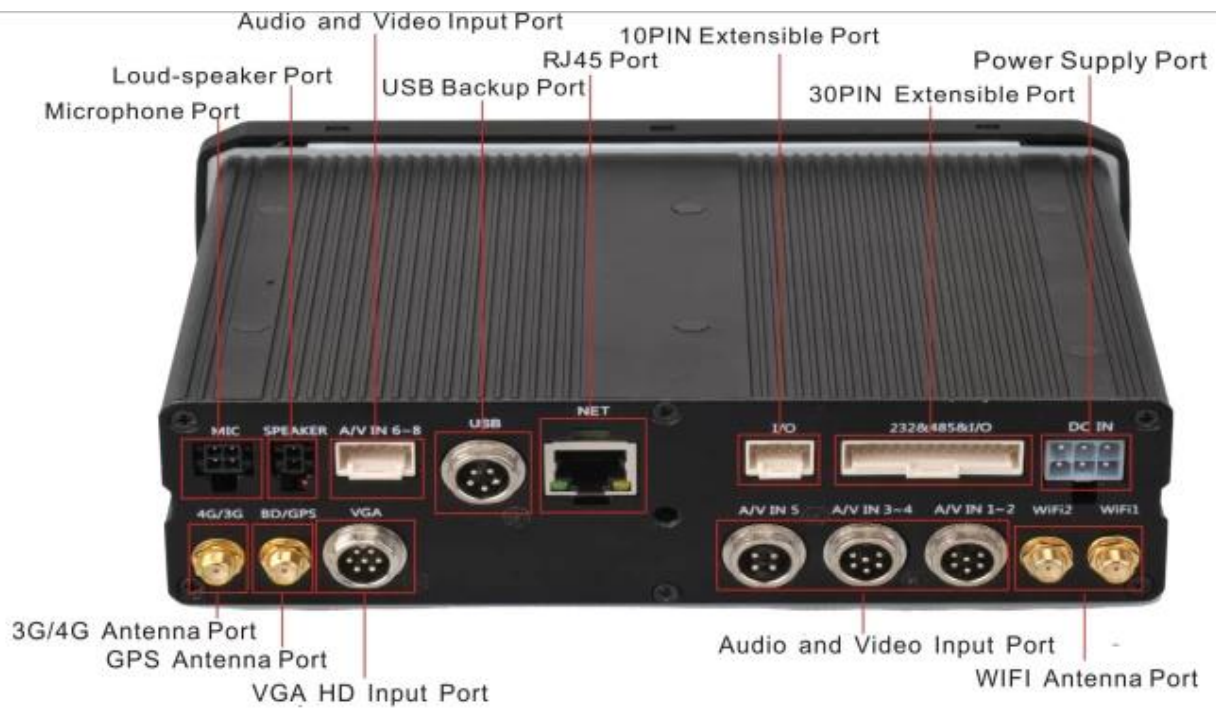

2TB DVR SD 720p 1080P

OS		Linux
OS		DD/MM/YYYY
OS		H.264
OSD		OSD menu
GUI	GUI	OSD menu
Channel	Channel	4CH 1080P / 960P / 720P AHD 1.0Vp-p 75Ω
	Channel	1 CVBS 1.0Vp-p 75Ω 1CH 4CH
	Channel	1 4
	Channel	720P / D1 / HD1 / CIF MAX 4 720P 4 D1
	Channel	1-4 1
Storage	Storage	PAL 100f / s CCIR625 line 50field; NTSC 120f / s CCIR525 60; CIF 256Kbps 1.5Mbps 8; HD1 600Kbps 2.5Mbps 8; D1 800Kbps 3Mbps 8; 720P 4Mbps-6Mbps
	Storage	
	Storage	
Input	Input	4CH
	Input	2CH BNC
	Input	G.726 8KB / s
Output		7CH 1CH AD
Output		2
Output		3CH RS232 POS / LED
Output		1CH 485 PTZ
Output		3G WCDMA CDMA2000 GPRS EDGE; 4G TDD-LTE FDD-LTE
GPS		GPS / BD
Storage	Storage	2.5" 1TB
	Storage	128GB SD
	Storage	USB SD OTA
	Storage	H.264
	Storage	FAT32
	Storage	USB
Storage	Storage	Max 4CH Replay / Stop / Fast / Slow
	Storage	2x 4x 8x 16
Storage		2

功能	接口	RS232
	TTS	TTTS
	显示	LED POS OBD
电源	电压	DC + 6V - + 36V
	电流	+ 12V 1.5A + 5V 1.5A
	功率	5W
	温度	-20°C - + 70°C
尺寸	长度	200mm
	宽度	187mm
重量	重量	62mm
	厚度	1.90mm

外观

Richmor 锐驰曼

Do Our Best To Be Better For You !

Product Introduction

Device Series

Product Advantage

The screenshot shows a software interface with a blue background and a grid of icons. The icons are arranged in a 3x3 grid:

- Top-left: 视频监听 (Video Monitoring)
- Top-middle: 卫星定位 (Satellite Positioning)
- Top-right: 系统调试 (System Debugging)
- Middle-left: 远程报警 (Remote Alarm)
- Middle-middle: 设备管理 (Device Management)
- Middle-right: 数据报表 (Data Report)
- Bottom-left: 监听对讲 (Monitoring Intercom)
- Bottom-middle: 驾乘管理 (Driver/Passenger Management)
- Bottom-right: 数据报表 (Data Report)