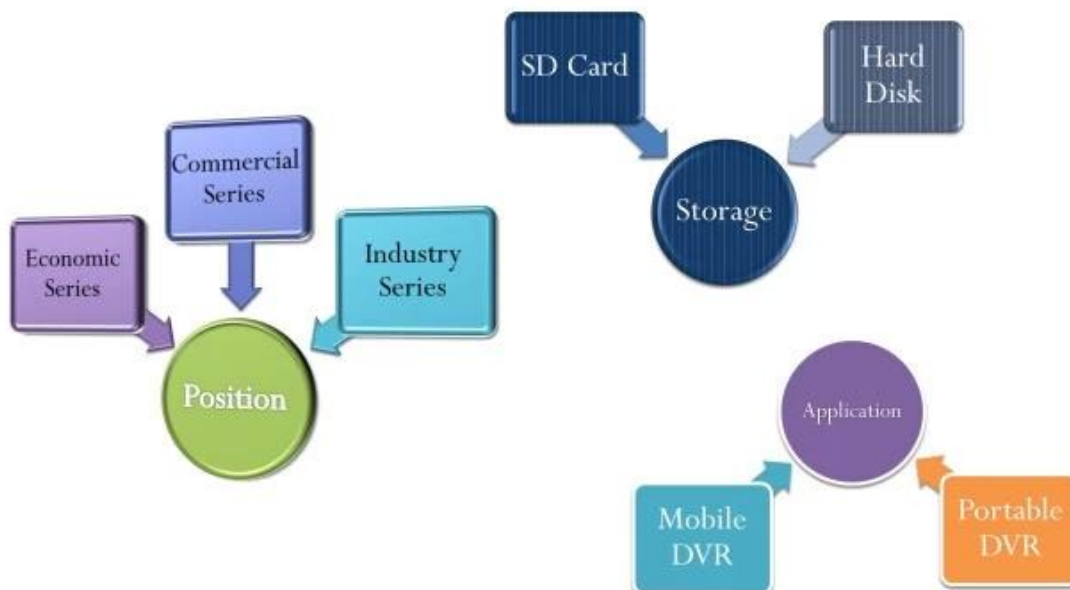

功能	接口	RS232
	TTS	TTTS
	显示	LED POS OBD
电源	电压	DC + 6V - + 36V
	电流	+ 12V 1.5A + 5V 1.5A
	功率	5W
	温度	-20°C - + 70°C
尺寸	长度	200mm
	宽度	187mm
重量	重量	62mm
	厚度	1.90mm

外观

Richmor 锐驰曼

Do Our Best To Be Better For You !

Product Introduction

Device Series

Product Advantage

The screenshot shows a software interface with a blue background and a grid of icons. The icons are arranged in a 3x3 grid:

- Top-left: 视频监听 (Video Monitoring)
- Top-middle: 卫星定位 (Satellite Positioning)
- Top-right: 系统调试 (System Debugging)
- Middle-left: 远程报警 (Remote Alarm)
- Middle-middle: 设备管理 (Device Management)
- Middle-right: 数据报表 (Data Report)
- Bottom-left: 监听对讲 (Monitoring Intercom)
- Bottom-middle: 驾乘管理 (Driver/Passenger Management)
- Bottom-right: 数据报表 (Data Report)