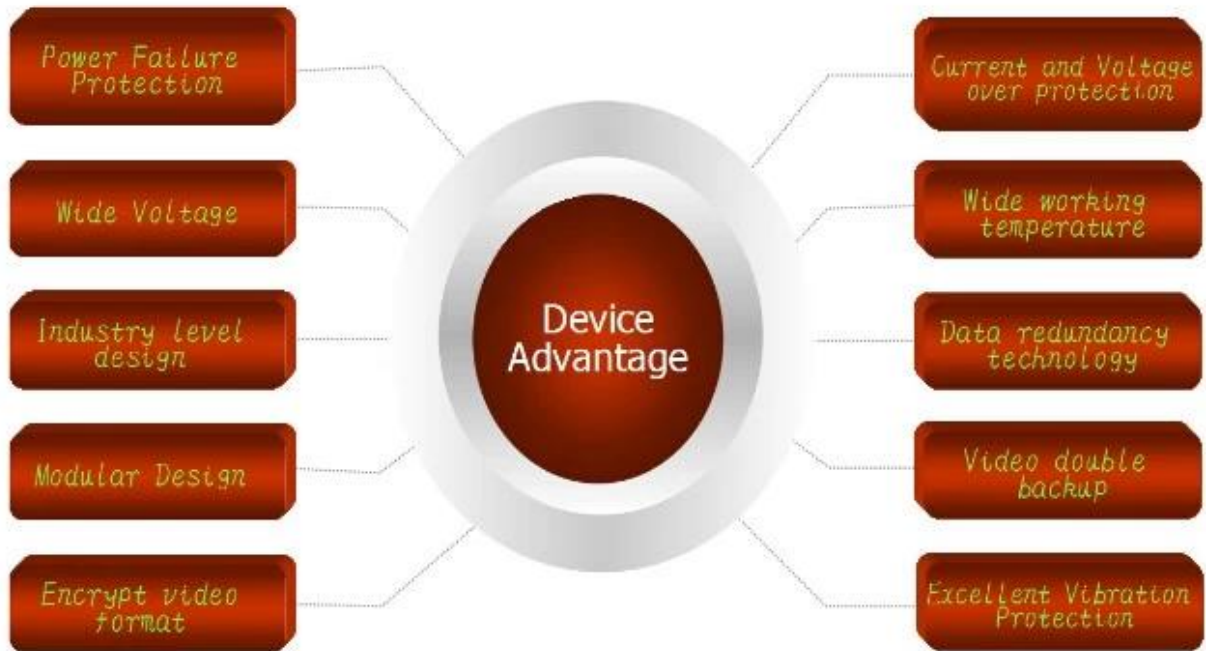

Product Introduction

Device Series

Product Advantage

The screenshot shows a software interface with a blue background and a grid of icons. The icons are arranged in a 3x3 grid:

- Top-left: 视频监听 (Video Monitoring)
- Top-middle: 卫星定位 (Satellite Positioning)
- Top-right: 系统调试 (System Debugging)
- Middle-left: 远程报警 (Remote Alarm)
- Middle-middle: 设备管理 (Device Management)
- Middle-right: 数据报表 (Data Report)
- Bottom-left: 监听对讲 (Monitoring Intercom)
- Bottom-middle: 驾乘管理 (Driver/Passenger Management)
- Bottom-right: 数据报表 (Data Report)