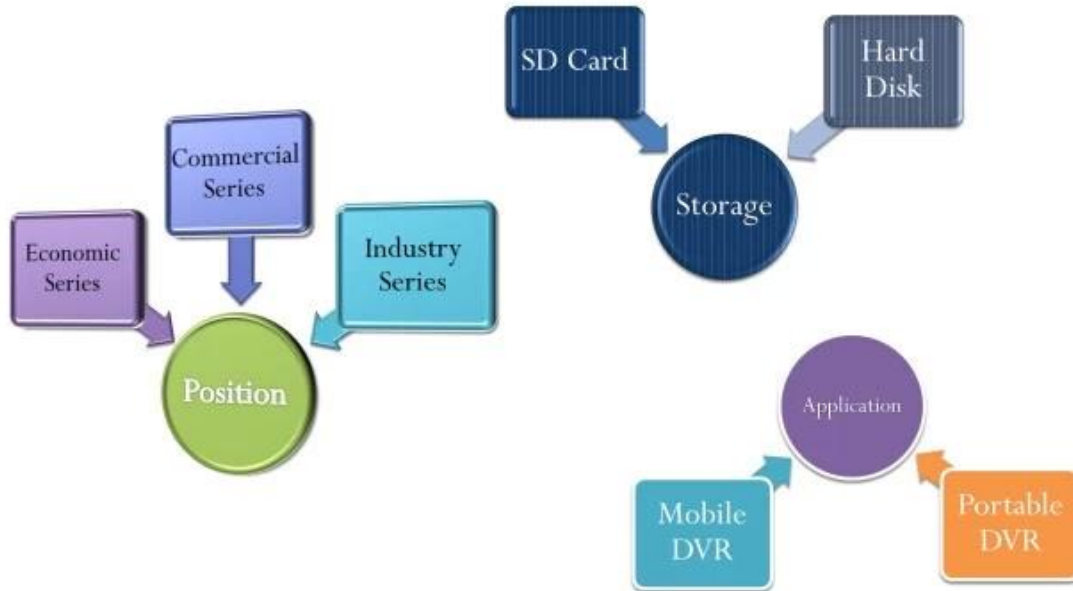

Power Cable

IO Cables

Remote Control

3G Antenna

WiFi Antenna

CD (Manual & Software Inside)

7000 HDD Mobile DVR

Product Introduction

Device Series

Product Advantage

+
+

+

视频监听

卫星定位

系统调试

用户登录
 用户名: RCMTEST
 密码: [password field]
 服务器: 113.108.120.47
 记住密码 自动登录