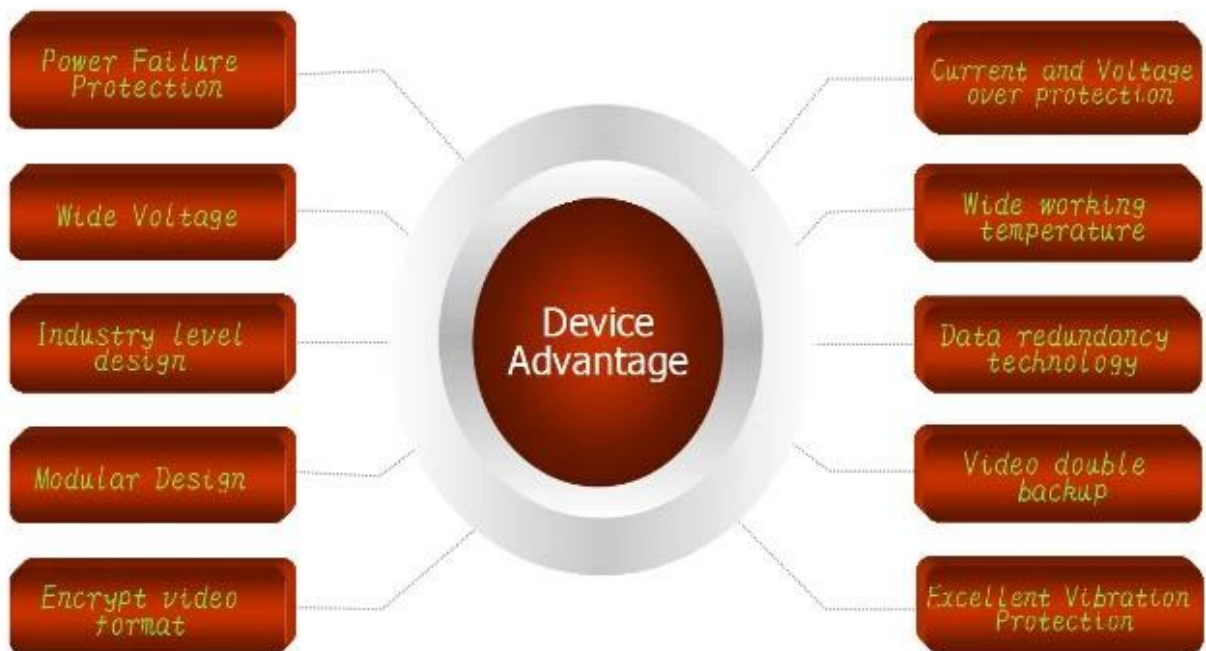

Power Cable

IO Cables

Remote Control

3G Antenna

WiFi Antenna

CD (Manual & Software Inside)

7000 HDD Mobile DVR

Product Introduction

Device Series

Product Advantage

+
+

+

视频监听

卫星定位

系统调试

用户登录
 用户名: RCMTEST
 密码: [password field]
 服务器: 113.108.120.47
 记住密码 自动登录