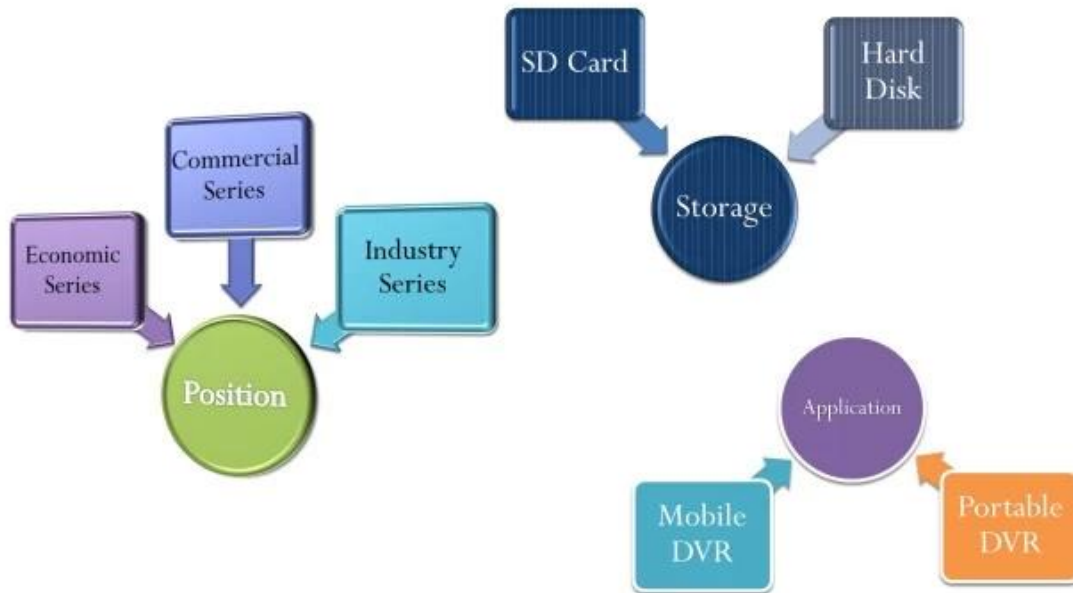

IO Cables

Remote Control

3G Antenna

WiFi Antenna

CD (Manual & Software Inside)

7000 HDD Mobile DVR

Product Introduction

Device Series