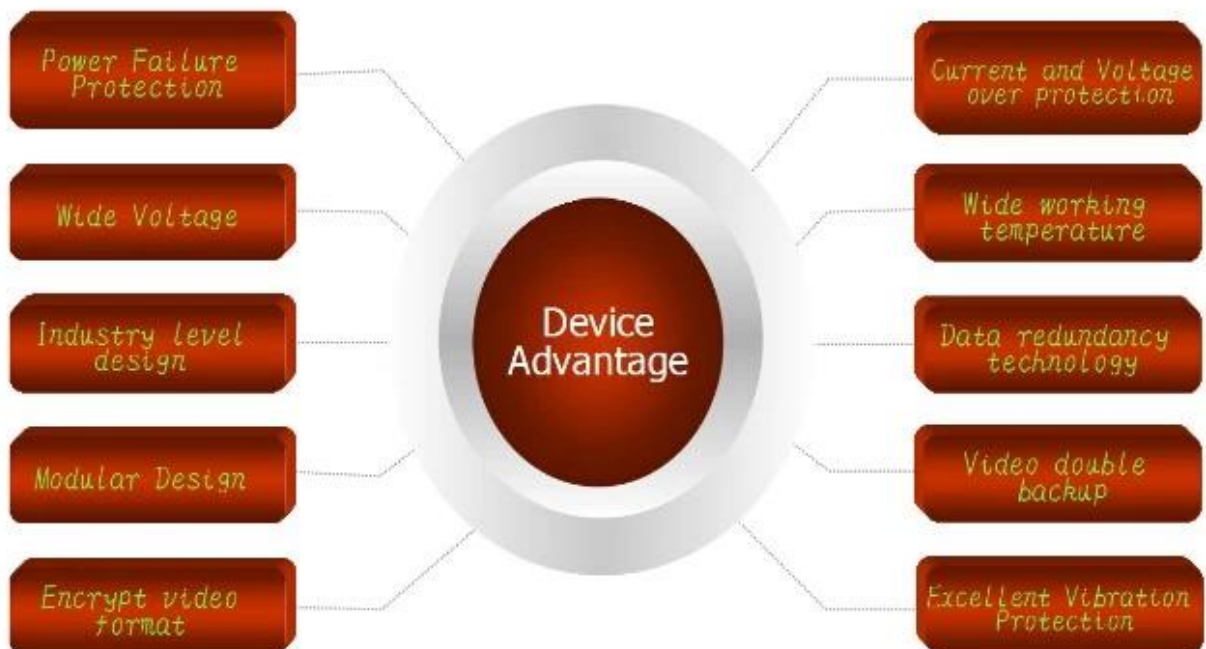

Product Advantage