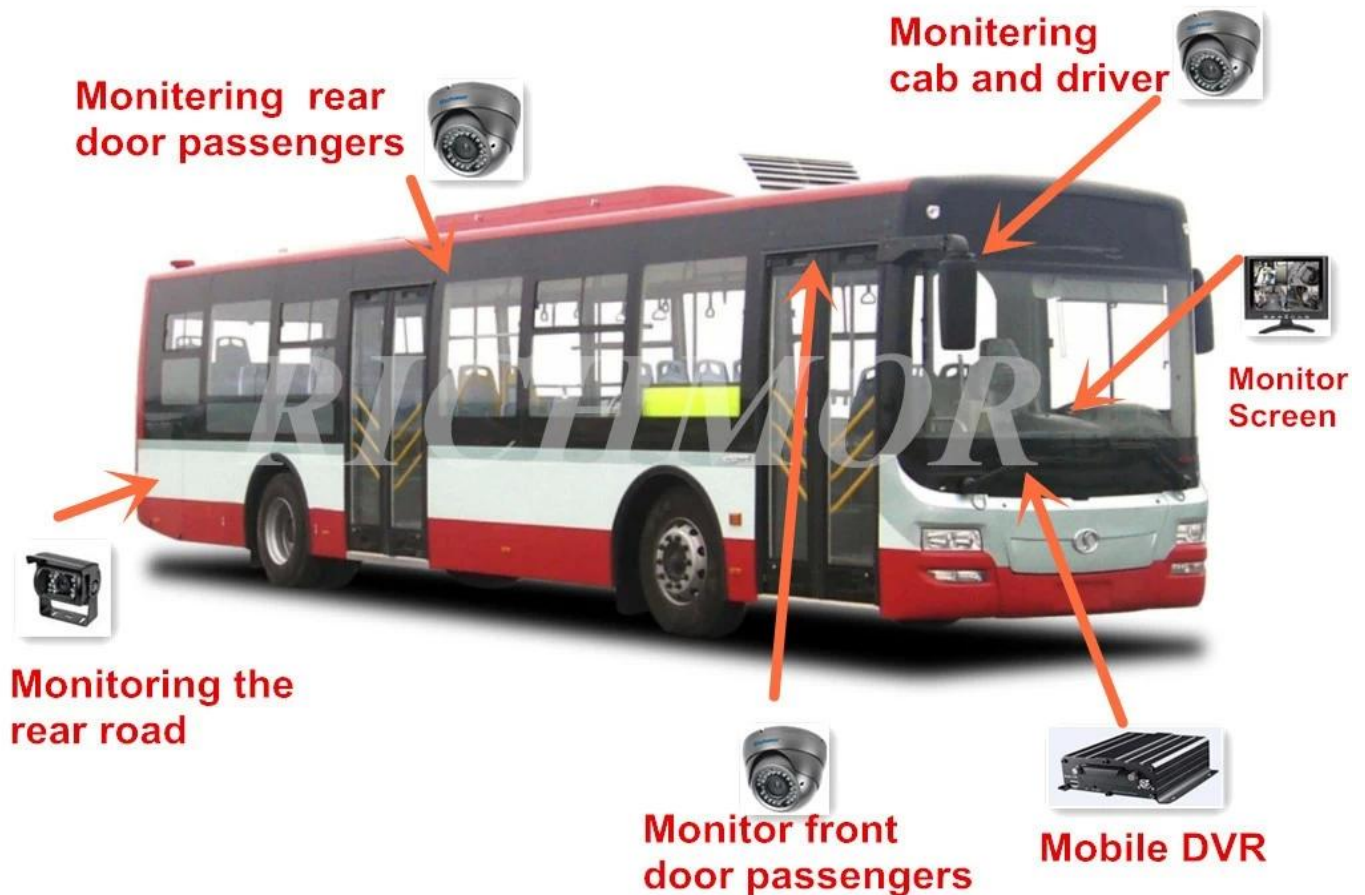

Professional Mobile DVR Solution for Bus