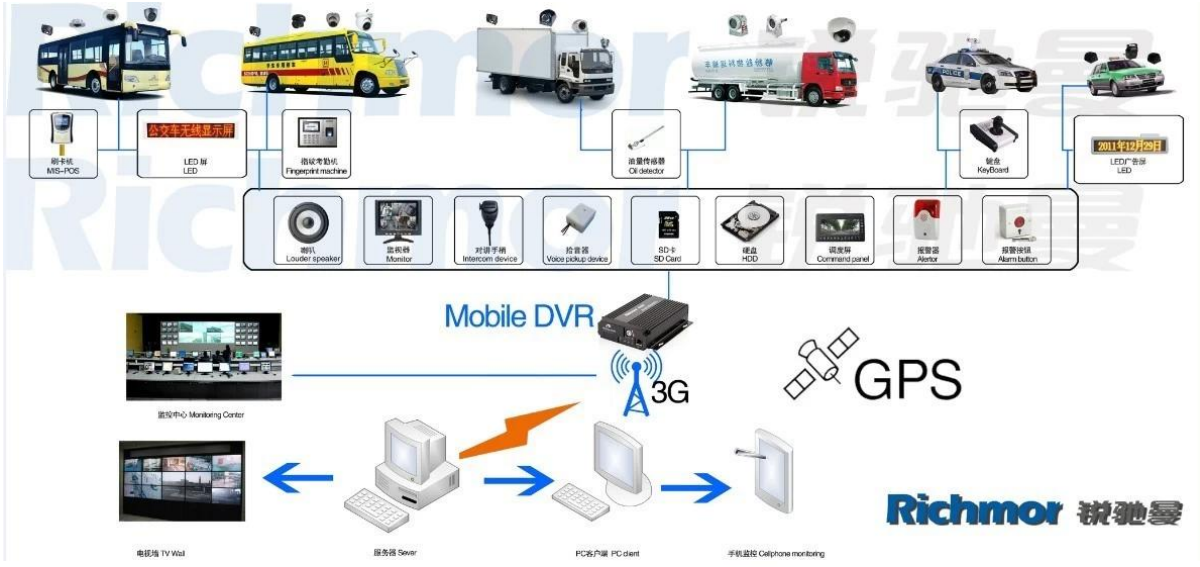

CMS

**Vehicle with device for test in AC Coach
Lahore to Sadiq Abad near motorway @ 86Km/h**

Windows PC

IOS Android

XXXXXXXXXXXX

Richmor

OEM & ODM Service

Brasil World Cup Supplier