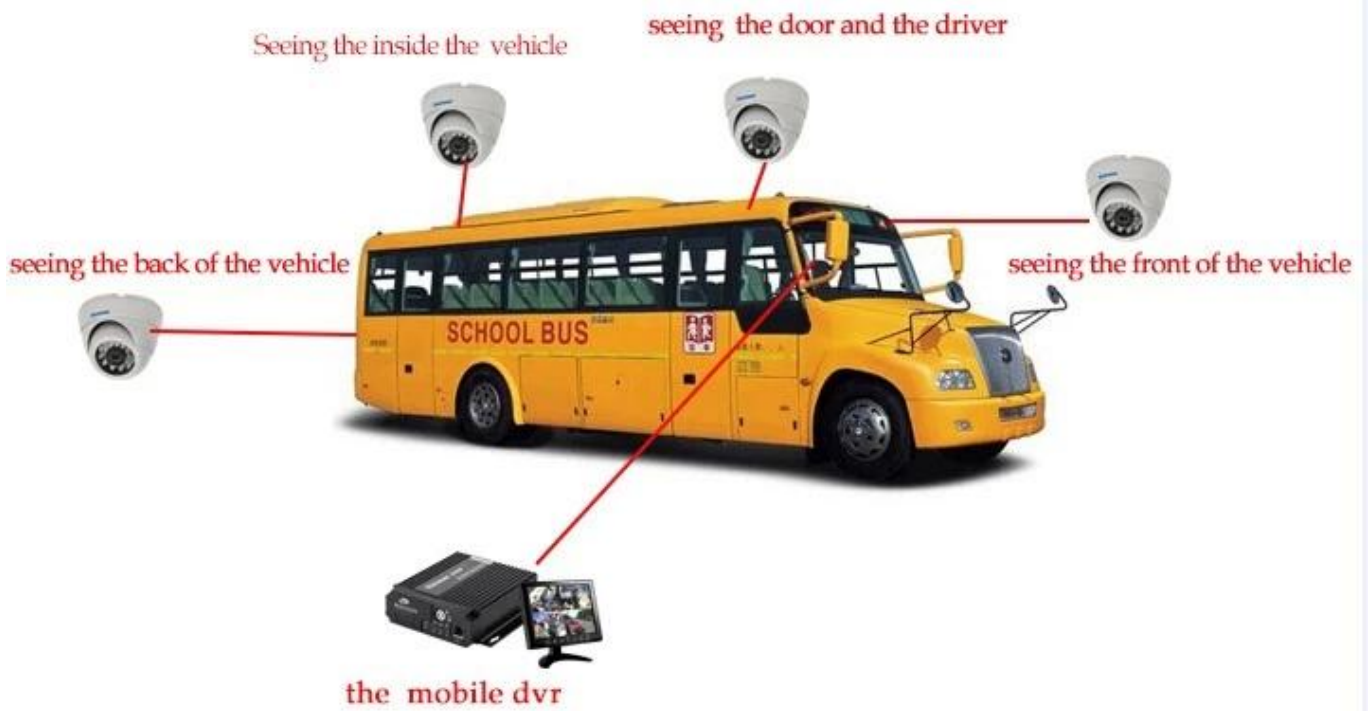

- Report
- Quick Report
- Mileage Summary
- Mileage Daily
- Track Detail
- Speed Report
- Online Summary
- ID Alarm Report
- Alarm Report
- Storage Report
- Upgrade Report
- Fuel Report
- Park Report
- Geo Fencing Report
- 3G Flow Report
- Extend Report
- Dispatch Report

Mileage Summary

Begin Time: 2016-01-08 00:00:00 To: 2016-01-08 16:27:09

Device: All Devices

Mileage Summary

Index	Vehicle	Total Mileage(KM)	Begin Time	Start Mileage(KM)	Start Position	End Time	End Mileage(KM)
1	鄂D3114	174.86	2016-01-08 08:00:30	22.95	22.52429, 114.00644	2016-01-08 16:25:41	157.83
2	鄂D3130	202.07	2016-01-08 07:30:17	18.1	22.86429, 112.88282	2016-01-08 16:25:28	171.57
3	24012	277.42	2016-01-08 07:09:55	23.41	23.369582, 116.675227	2016-01-08 14:57:24	300.63
4	鄂A78248	97.4	2016-01-08 06:00:25	296.97	41.572492, 116.788245	2016-01-08 06:42:36	41.09
5	24023	0	2016-01-08 06:00:07	16.26	37.158159, 120.731127	2016-01-08 16:19:07	16.26
6	鄂QF5387	416.36	2016-01-08 06:09:54	96.66	35.461432, 117.643783	2016-01-08 16:28:11	92.63
7	鄂B81712	120.98	2016-01-08 04:48:43	26.51	36.876478, 117.661941	2016-01-08 14:25:07	144.92
8	鄂B2250	45.81	2016-01-08 06:00:03	138.13	22.654294, 112.489583	2016-01-08 16:15:15	115.82
9	鄂B5153	48.64	2016-01-08 06:00:27	82	22.654187, 112.487565	2016-01-08 16:11:28	73.72
10	鄂B3268	111.72	2016-01-08 06:00:15	145.61	22.654201, 112.488445	2016-01-08 16:24:48	93.9
11	鄂B5033	52.02	2016-01-08 06:00:10	83.24	22.654236, 112.487785	2016-01-08 16:15:55	57.82
12	鄂A3683	695.08	2016-01-08 06:00:29	354.36	36.950643, 117.658701	2016-01-08 16:24:44	1089.74
13	24058	224.42	2016-01-08 07:00:58	44.57	37.949788, 116.844073	2016-01-08 16:17:34	60.4
14	28999	2.36	2016-01-08 13:13:09	17.6	28.734423, 121.238947	2016-01-08 13:57:27	19.61
15	00588	369.29	2016-01-08 06:00:54	51.64	33.733305, 115.863821	2016-01-08 16:00:58	420.33

Player

The screenshot shows a vehicle management software interface. At the top, there's a navigation bar with 'Home', 'Map', 'Playback', 'System Set', and 'Log Query'. Below this is a 'Dev List' sidebar with a tree view of vehicles under 'Monitor Center (202)'. The main area features a map of China with a vehicle icon. A table below the map shows real-time data for a selected vehicle (Monitor ID: 0002), including Online status, Positioning Time, Position, and Speed. On the right side, there are four video player slots, all of which are currently empty, indicating that no video feed is being displayed.

Romote 3G 4G DVR