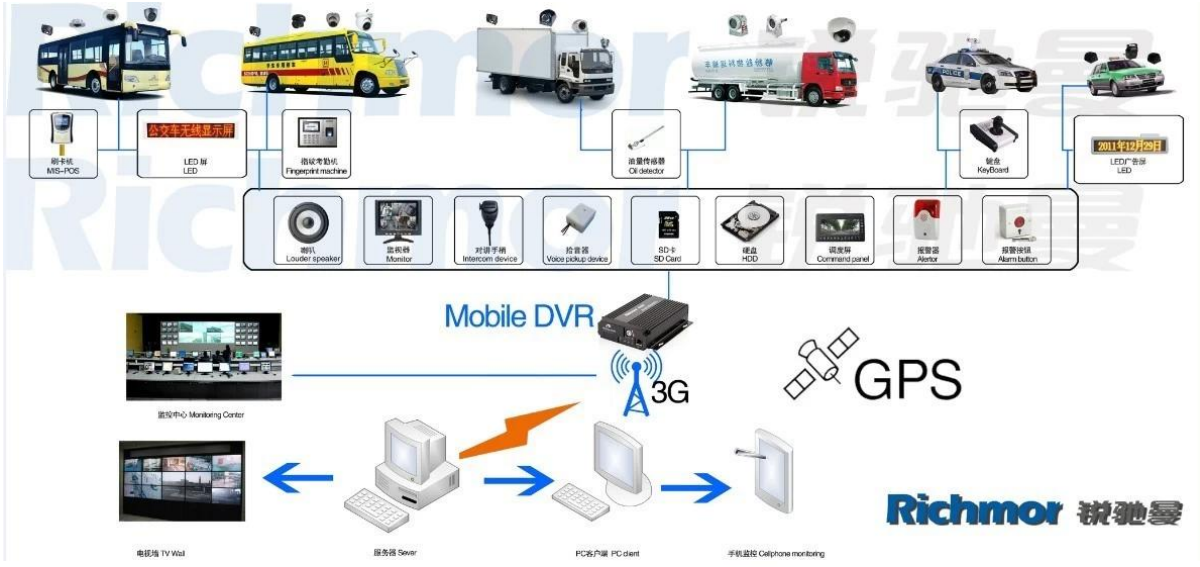

**Vehicle with device for test in AC Coach
Lahore to Sadiq Abad near motorway @ 86Km/h**

Windows PC

IOS & Android

DVR

DHL UPS EMS TNT

Richmor Brand Package

Standard Package

- 1.
- 2.
- 3.
- 4.
- 5.