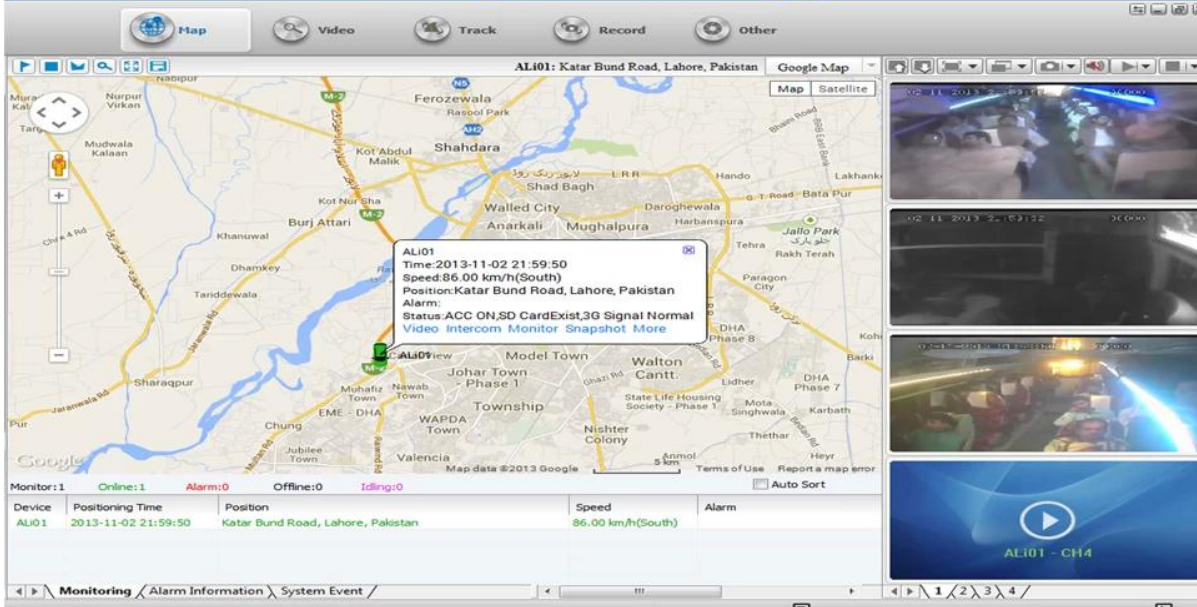

Richmor 3G GPS WIFI GPS Google Map IOS / Android

RCM-MDR7001WSG

Richmor

- 1. 4 HD& SD
- 2. 3G GPS WIFI G-sensor UPS
- 3. PTZ
- 4.
- 5.
- 6. HD& SD
- 7.
- 8.

Richmor

DVR 4G GPS

4CH

□□□

**Vehicle with device for test in AC Coach
Lahore to Sadiq Abad near motorway @ 86Km/h**

Windows PC

IOS & Android

DVR

DHL UPS EMS TNT

Richmor Brand Package

Standard Package

- 1.
- 2.
- 3.
- 4.
- 5.