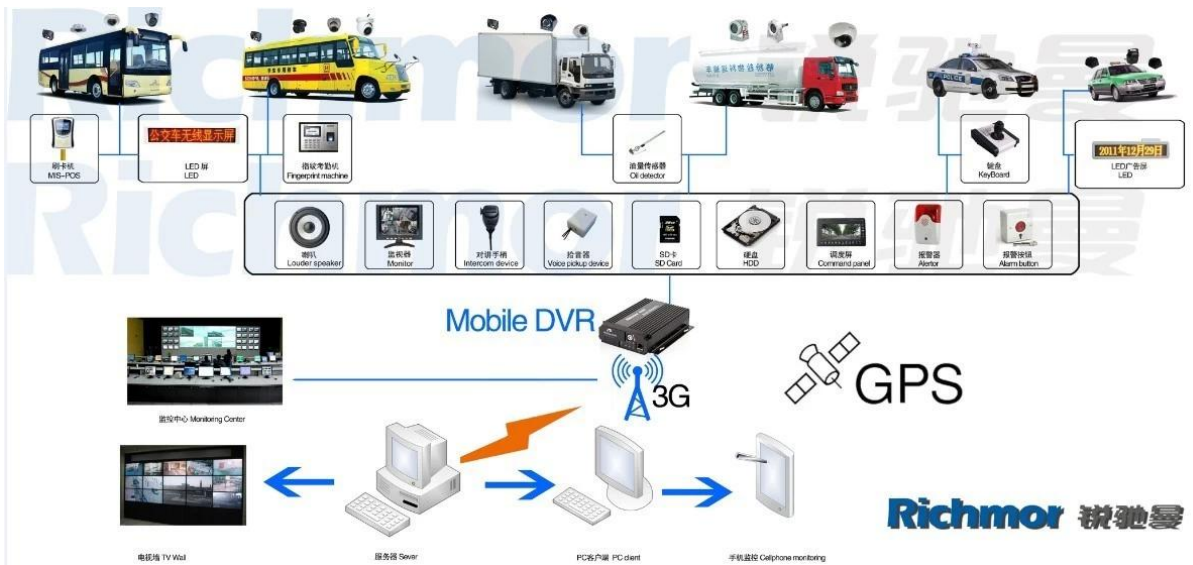

Richmor DVR