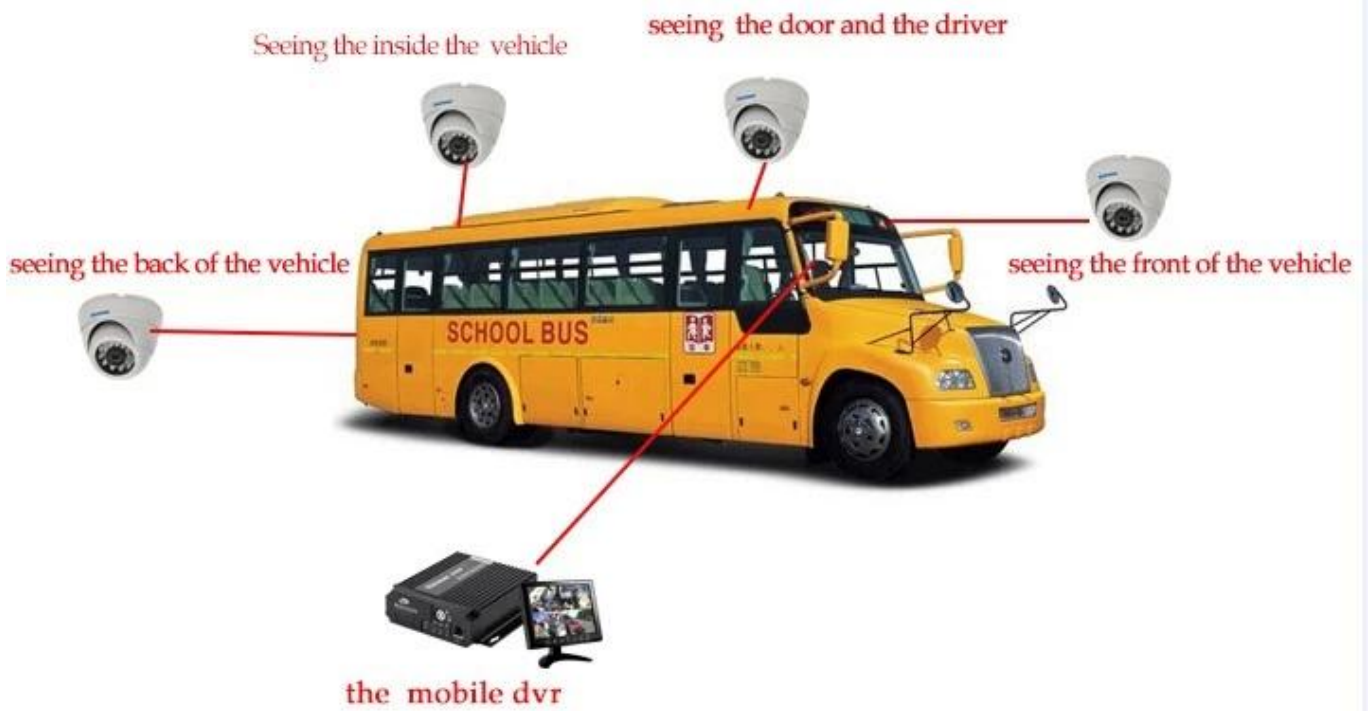

- Report
- Quick Report
- Mileage Summary
- Mileage Daily
- Track Detail
- Speed Report
- Online Summary
- ID Alarm Report
- Alarm Report
- Storage Report
- Upgrade Report
- Fuel Report
- Park Report
- Geo Fencing Report
- 3G Flow Report
- Extend Report
- Dispatch Report

Mileage Summary

Begin Time: 2016-01-08 00:00:00 To: 2016-01-08 16:27:09

Device: All Devices

Mileage Summary

Index	Vehicle	Total Mileage(KM)	Begin Time	Start Mileage(KM)	Start Position	End Time	End Mileage(KM)
1	鄂D3114	174.86	2016-01-08 08:00:30	22.95	22.52429, 114.00844	2016-01-08 16:25:41	157.83
2	鄂D3130	202.07	2016-01-08 07:30:17	18.1	22.86429, 112.88282	2016-01-08 16:25:28	171.57
3	24012	277.42	2016-01-08 07:09:55	23.41	23.369582, 116.675227	2016-01-08 14:57:24	300.63
4	鄂A78248	97.4	2016-01-08 06:00:25	298.97	41.572492, 116.788245	2016-01-08 06:42:36	41.09
5	24023	0	2016-01-08 06:00:07	16.26	37.158159, 120.731127	2016-01-08 16:19:07	16.26
6	鄂Q5387	416.36	2016-01-08 06:09:54	98.88	35.481432, 117.843783	2016-01-08 16:28:11	92.83
7	鄂B1712	120.98	2016-01-08 04:48:43	26.51	36.876478, 117.681941	2016-01-08 14:25:07	144.92
8	鄂B2250	45.81	2016-01-08 06:00:03	138.13	22.654294, 112.489583	2016-01-08 16:15:15	115.82
9	鄂B5153	48.64	2016-01-08 06:00:27	82	22.654187, 112.487565	2016-01-08 16:11:28	73.72
10	鄂B3268	111.72	2016-01-08 06:00:15	145.61	22.654321, 112.488445	2016-01-08 16:24:48	93.9
11	鄂B5033	52.02	2016-01-08 06:00:10	83.24	22.654234, 112.487785	2016-01-08 16:15:55	57.82
12	鄂A3683	695.08	2016-01-08 06:00:29	354.36	36.950643, 117.688781	2016-01-08 16:24:44	1089.74
13	24058	224.42	2016-01-08 07:00:58	44.57	37.949788, 116.844073	2016-01-08 16:17:34	60.4
14	28999	2.36	2016-01-08 13:13:09	17.6	28.734423, 121.238947	2016-01-08 13:57:27	19.81
15	00588	369.29	2016-01-08 06:00:54	51.84	33.733305, 115.868921	2016-01-08 16:00:58	420.33

Player

The screenshot shows a vehicle monitoring software interface. At the top, there's a navigation bar with options like 'Home', 'Map', 'Playback', 'System Set', and 'Log Query'. Below this, there's a 'Dev List' panel on the left showing a tree view of vehicles under 'Monitor Center (242)'. The main area is a map of China with a red location marker. On the right, there are four video player windows, all showing a blue screen with a camera icon. At the bottom, there's a data table with columns for 'Monitor ID', 'Online', 'Alarm', 'Offline', 'Speed', and 'Alarm'. The table contains several rows of vehicle data.

Monitor ID	Online	Alarm	Offline	Speed	Alarm
鄂D3114	Online	0	0	1.70 km/h(0.00)	
鄂D3130	Online	0	0	7.70 km/h(0.00)	
24012	Online	0	0	82.40 km/h(0.00)	
鄂A78248	Online	0	0	0.00 km/h(0.00)	

Romote 3G 4G DVR