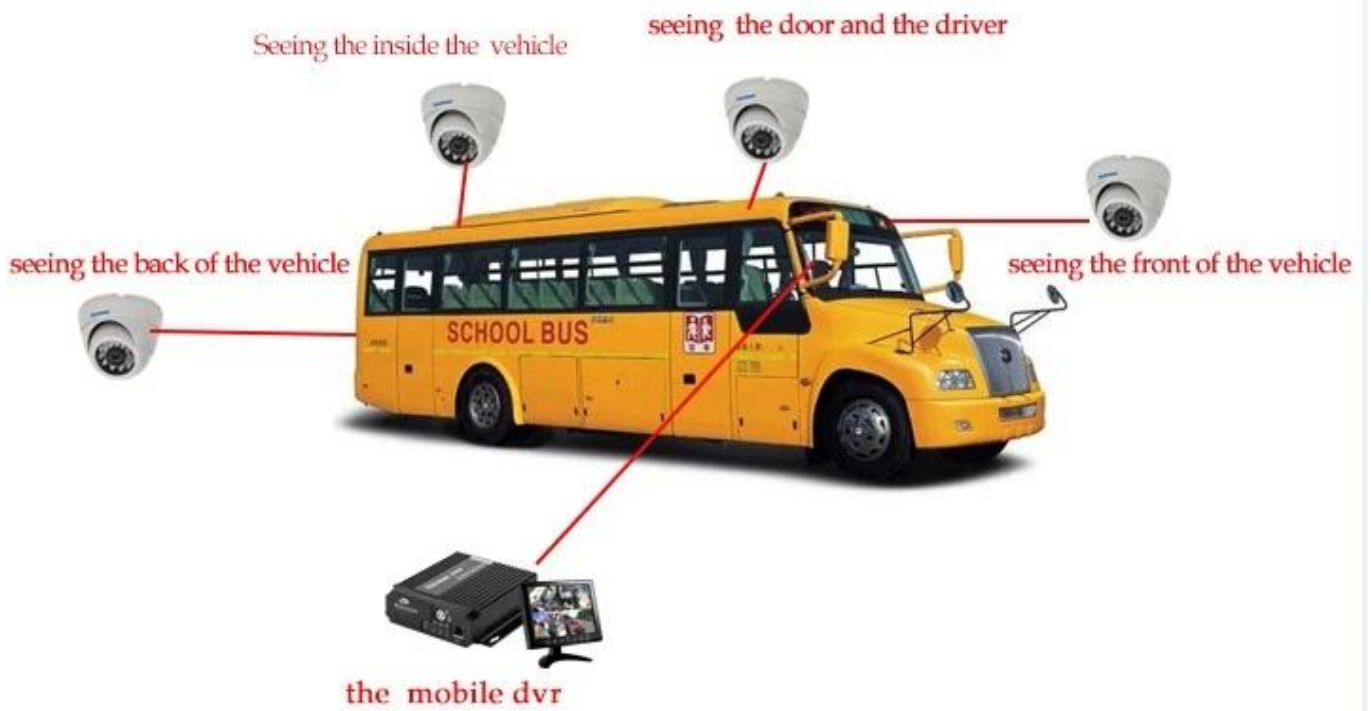

- Report
- Quick Report
- Mileage Summary
- Mileage Daily
- Track Detail
- Speed Report
- Online Summary
- ID Alarm Report
- Alarm Report
- Storage Report
- Upgrade Report
- Fuel Report
- Park Report
- Geo Fencing Report
- 3G Flow Report
- Extend Report
- Dispatch Report

Mileage Summary

Begin Time: 2016-01-08 00:00:00 To: 2016-01-08 16:27:09

Device: All Devices

Mileage Summary

Index	Vehicle	Total Mileage(KM)	Begin Time	Start Mileage(KM)	Start Position	End Time	End Mileage(KM)
1	鄂D3114	174.86	2016-01-08 08:00:30	22.95	22.52429, 114.00844	2016-01-08 16:25:41	157.83
2	鄂D3130	202.07	2016-01-08 07:30:17	18.1	22.86429, 112.88282	2016-01-08 16:25:28	171.57
3	24012	277.42	2016-01-08 07:09:55	23.41	23.369582, 116.675227	2016-01-08 14:57:24	300.63
4	鄂A78248	97.4	2016-01-08 06:00:25	236.97	41.572492, 116.788245	2016-01-08 06:42:36	41.09
5	24023	0	2016-01-08 06:00:07	16.26	37.158159, 120.731127	2016-01-08 16:19:07	16.26
6	鄂Q5387	416.36	2016-01-08 06:09:54	96.88	35.481432, 117.843783	2016-01-08 16:28:11	92.83
7	鄂B1712	120.98	2016-01-08 04:48:43	26.51	36.876478, 117.681941	2016-01-08 14:25:07	144.92
8	鄂B2250	45.81	2016-01-08 06:00:03	138.13	22.654294, 112.489583	2016-01-08 16:15:15	115.82
9	鄂B5153	48.64	2016-01-08 06:00:27	82	22.654187, 112.487565	2016-01-08 16:11:28	73.72
10	鄂B3268	111.72	2016-01-08 06:00:15	145.61	22.654201, 112.488445	2016-01-08 16:24:48	93.9
11	鄂B5033	52.02	2016-01-08 06:00:10	83.24	22.654236, 112.487785	2016-01-08 16:15:55	57.82
12	鄂A3683	695.08	2016-01-08 06:00:29	354.36	36.950643, 117.688781	2016-01-08 16:24:44	1089.74
13	24058	224.42	2016-01-08 07:00:58	44.57	37.949788, 116.844073	2016-01-08 16:17:34	60.4
14	28999	2.36	2016-01-08 13:13:09	17.6	28.734423, 121.238947	2016-01-08 13:57:27	19.81
15	00588	369.29	2016-01-08 06:00:54	51.84	33.733305, 115.863821	2016-01-08 16:00:58	420.33

Player

The screenshot shows a vehicle monitoring software interface. At the top, there's a navigation bar with options like 'Home', 'Map', 'Playback', 'System Set', and 'Log Query'. Below this, there's a 'Dev List' sidebar on the left showing a tree view of vehicles under 'Monitor Center (202)'. The main area features a map of China with a vehicle icon and a search bar. A large watermark 'rcmccctv.en.alibaba.com' is overlaid on the map. On the right, there are four video player windows, each showing a blue screen with a camera icon. At the bottom, there's a data table with columns for 'Monitor ID', 'Online', 'Alarm', 'Offline', 'Speed', and 'Alarm'. The table contains several rows of vehicle data.

Monitor ID	Online	Alarm	Offline	Speed	Alarm
00002	2016-12-09 16:53:08	鄂D3114	鄂D3114	1.70 km/h(0.00)	
00029	2016-12-09 16:46:38	鄂D3130	鄂D3130	7.76 km/h(0.00)	
00026	2016-12-09 11:46:24	鄂B2250	鄂B2250	82.46 km/h(0.00)	
00028	2016-12-07 16:58:58	鄂B5153	鄂B5153	0.00 km/h(0.00)	

Romote 3G 4G DVR