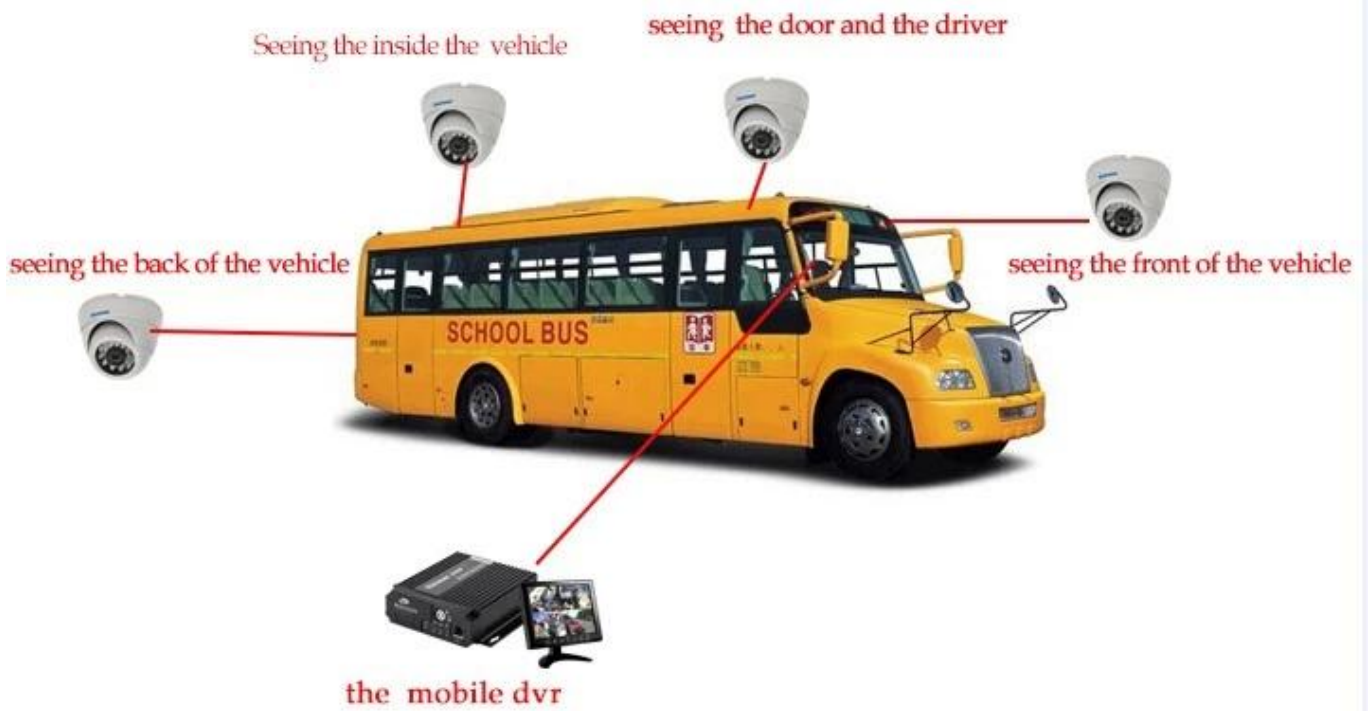

- Report
- Quick Report
- Mileage Summary
- Mileage Daily
- Track Detail
- Speed Report
- Online Summary
- ID Alarm Report
- Alarm Report
- Storage Report
- Upgrade Report
- Fuel Report
- Park Report
- Geo Fencing Report
- 3G Flow Report
- Extend Report
- Dispatch Report

Mileage Summary

Begin Time: 2016-01-08 00:00:00 To: 2016-01-08 16:27:09

Device: All Devices

Mileage Summary

Index	Vehicle	Total Mileage(KM)	Begin Time	Start Mileage(KM)	Start Position	End Time	End Mileage(KM)
1	鄂D3114	174.86	2016-01-08 08:00:30	22.95	22.52429, 114.00844	2016-01-08 16:25:41	157.83
2	鄂D3130	202.07	2016-01-08 07:30:17	18.1	22.86429, 112.88282	2016-01-08 16:25:28	171.57
3	24012	277.42	2016-01-08 07:09:55	23.41	23.369582, 116.675227	2016-01-08 14:57:24	300.63
4	鄂A78248	97.4	2016-01-08 06:00:25	298.97	41.572492, 116.788245	2016-01-08 06:42:36	41.09
5	24023	0	2016-01-08 06:00:07	16.26	37.158159, 120.731127	2016-01-08 16:19:07	16.26
6	鄂Q5387	416.36	2016-01-08 06:09:54	98.88	35.481432, 117.843783	2016-01-08 16:28:11	92.83
7	鄂B1712	120.98	2016-01-08 04:48:43	26.51	36.876478, 117.681941	2016-01-08 14:25:07	144.92
8	鄂B2250	45.81	2016-01-08 06:00:03	138.13	22.654294, 112.489583	2016-01-08 16:15:15	115.82
9	鄂B5153	48.64	2016-01-08 06:00:27	82	22.654187, 112.487565	2016-01-08 16:11:28	73.72
10	鄂B3268	111.72	2016-01-08 06:00:15	145.61	22.654221, 112.488545	2016-01-08 16:24:48	93.9
11	鄂B5033	52.02	2016-01-08 06:00:10	83.24	22.654236, 112.487785	2016-01-08 16:15:55	57.82
12	鄂A3683	695.08	2016-01-08 06:00:29	354.36	36.950643, 117.688701	2016-01-08 16:24:44	1089.74
13	24058	224.42	2016-01-08 07:00:58	44.57	37.949788, 116.844073	2016-01-08 16:17:34	60.4
14	28999	2.36	2016-01-08 13:13:09	17.6	28.734423, 121.238947	2016-01-08 13:57:27	19.81
15	00588	369.29	2016-01-08 06:00:54	51.84	33.733305, 115.868921	2016-01-08 16:00:58	420.33

Player

The screenshot shows a vehicle monitoring software interface. At the top, there's a navigation bar with 'Welcome to log in...', 'Home', 'Map', 'Playback', 'System Set', and 'Log Query'. Below this is a 'Dev List' sidebar with a search bar and a list of vehicles. The main area features a map of China with a vehicle icon. A large watermark 'rcmccctv.en.alibaba.com' is overlaid on the map. On the right, there are four video player windows, each showing a blue screen with a camera icon. At the bottom, a data table displays real-time information for a selected vehicle.

Monitor ID	Online	Alarm	Offline	Signal	GPS	Speed	Alarm
鄂D3114	Online	0	0	0	0	1.70 km/h(0.00)	
鄂D3130	Online	0	0	0	0	7.70 km/h(0.00)	
鄂B2250	Online	0	0	0	0	82.40 km/h(0.00)	
鄂B2928	Online	0	0	0	0	0.00 km/h(0.00)	

Romote 3G 4G DVR