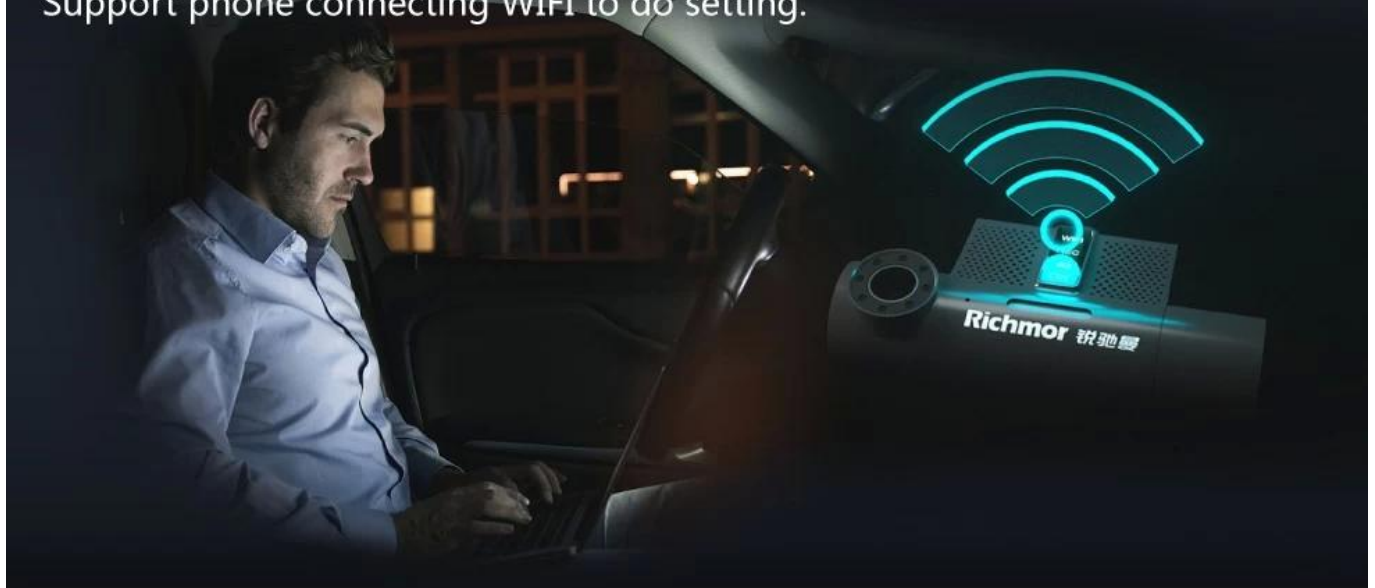

## Panic Button

Integrated sound pick up and speaker, support voice recording and intercom,  
support panic button for sending alarms and photos.

voice record  
and intercom

# WIFI Hotspot

AP mode, support max8 devices at a time.  
Support phone connecting WIFI to do setting.

**Applications** Suitable for Ride-Hailing car/ uber/taxi, van, etc.