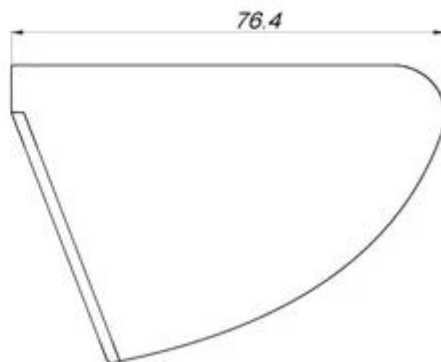

Richmor IP67 Camera

1. Richmor IP67 Camera
2. Richmor
3. Richmor
4. Richmor IP67

Richmor IP67 Camera

Richmor	Richmor
Richmor	1/3 Color Sony CCD
Richmor	PAL/NTSC
Richmor	420TVL/480TVL/600TVL
Richmor	0 Lux (Night Vision)
Richmor	50 dB, (AGC off)
Richmor	Richmor
Richmor	Richmor