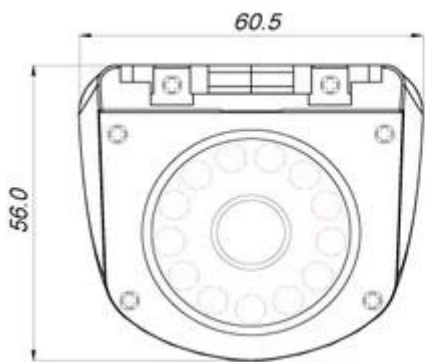

Richmor IP67 Camera

1. Richmor IP67 Camera
2. Richmor
3. Richmor
4. Richmor IP67

Richmor IP67 Camera

Richmor	Richmor
Richmor	1/3 Color Sony CCD
Richmor	PAL/NTSC
Richmor	420TVL/480TVL/600TVL
Richmor	0 Lux (Night Vision)
Richmor	50 dB, (AGC off)
Richmor	Richmor
Richmor	Richmor