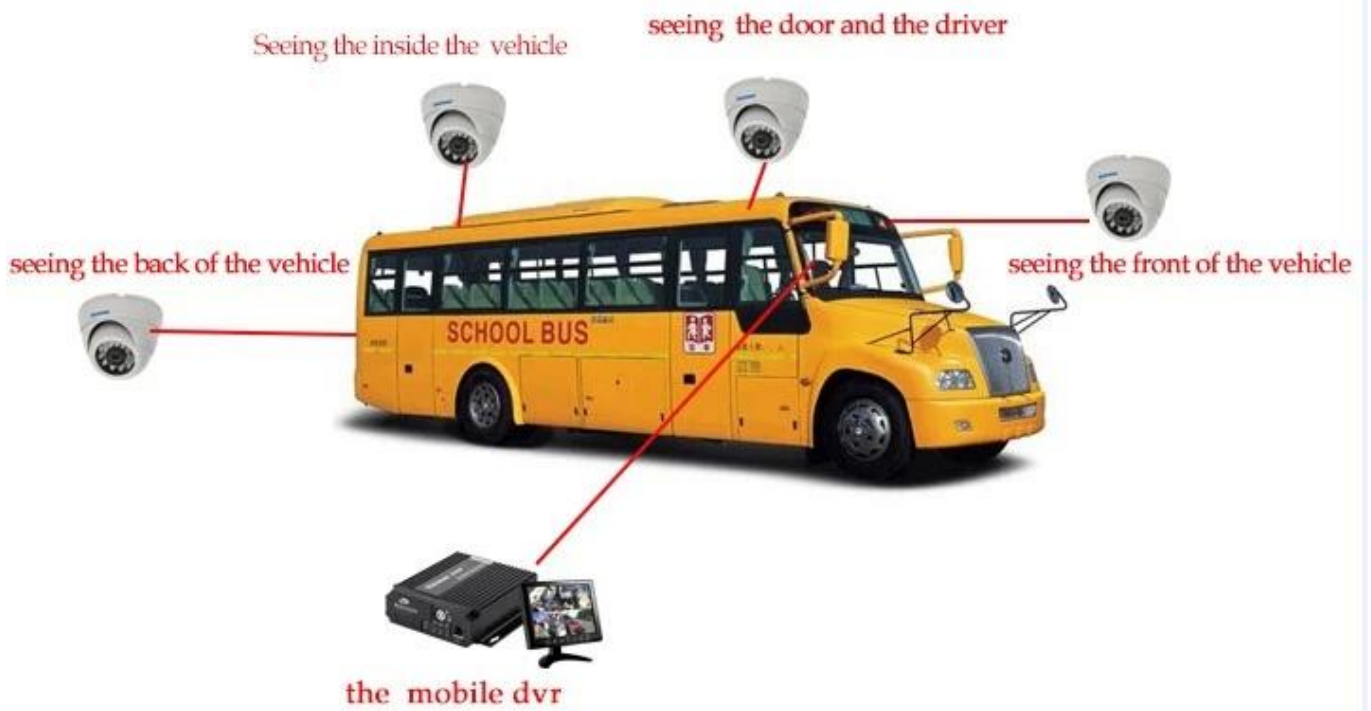

- Report
- Quick Report
- Mileage Summary
- Mileage Daily
- Track Detail
- Speed Report
- Online Summary
- ID Alarm Report
- Alarm Report
- Storage Report
- Upgrade Report
- Fuel Report
- Park Report
- Geo Fencing Report
- 3G Flow Report
- Extend Report
- Dispatch Report

Mileage Summary

Begin Time: 2016-01-08 00:00:00 To: 2016-01-08 16:27:09

Device: All Devices

Mileage Summary

Index	Vehicle	Total Mileage(KM)	Begin Time	Start Mileage(KM)	Start Position	End Time	End Mileage(KM)
1	鄂D3114	174.86	2016-01-08 08:00:30	22.95	22.52429, 114.00644	2016-01-08 16:25:41	157.83
2	鄂D3130	202.07	2016-01-08 07:30:17	18.1	22.86429, 112.88282	2016-01-08 16:25:28	171.57
3	24012	277.42	2016-01-08 07:09:55	23.41	23.369582, 116.675227	2016-01-08 14:57:24	300.63
4	鄂A78248	97.4	2016-01-08 06:00:25	298.97	41.572492, 116.788245	2016-01-08 06:42:36	41.09
5	24023	0	2016-01-08 06:00:07	16.26	37.158159, 120.731127	2016-01-08 16:19:07	16.26
6	鄂Q5387	416.36	2016-01-08 06:09:54	98.88	35.481432, 117.843783	2016-01-08 16:28:11	92.83
7	鄂B1712	120.98	2016-01-08 04:48:43	26.51	36.876478, 117.681941	2016-01-08 14:25:07	144.92
8	鄂B2250	45.81	2016-01-08 06:00:03	138.13	22.654294, 112.489583	2016-01-08 16:15:15	115.82
9	鄂B5153	48.64	2016-01-08 06:00:27	82	22.654187, 112.487565	2016-01-08 16:11:28	73.72
10	鄂B3268	111.72	2016-01-08 06:00:15	145.61	22.654321, 112.488545	2016-01-08 16:24:48	93.9
11	鄂B5033	52.02	2016-01-08 06:00:10	83.24	22.654236, 112.487785	2016-01-08 16:15:55	57.82
12	鄂A3683	695.08	2016-01-08 06:00:29	354.36	36.950643, 117.688781	2016-01-08 16:24:44	1089.74
13	24058	224.42	2016-01-08 07:00:58	44.57	37.949788, 116.844073	2016-01-08 16:17:34	60.4
14	28999	2.36	2016-01-08 13:13:09	17.6	28.734423, 121.238947	2016-01-08 13:57:27	19.81
15	00588	369.29	2016-01-08 06:00:54	51.84	33.733305, 115.868921	2016-01-08 16:00:58	420.33

Player

The screenshot shows a vehicle monitoring software interface. At the top, there's a navigation bar with options like 'Home', 'Map', 'Playback', 'System Set', and 'Log Query'. Below this, there's a 'Dev List' panel on the left showing a list of vehicles under 'Monitor Center (202)'. The main area is a map of China with a vehicle icon. On the right, there are four video player windows, all showing a blue screen with a filmstrip icon. At the bottom, there's a data table for a selected vehicle.

Monitor ID	Online	Alarm	Offline	Speed	GPS	Event	Auto Set
鄂D3114	Online	Alarm	Offline	1.70 km/h(0.04)			
鄂D3130	Online	Alarm	Offline	7.76 km/h(0.04)			
鄂B2250	Online	Alarm	Offline	82.46 km/h(0.04)			
鄂B2428	Online	Alarm	Offline	0.88 km/h(0.04)			

Romote 3G 4G DVR