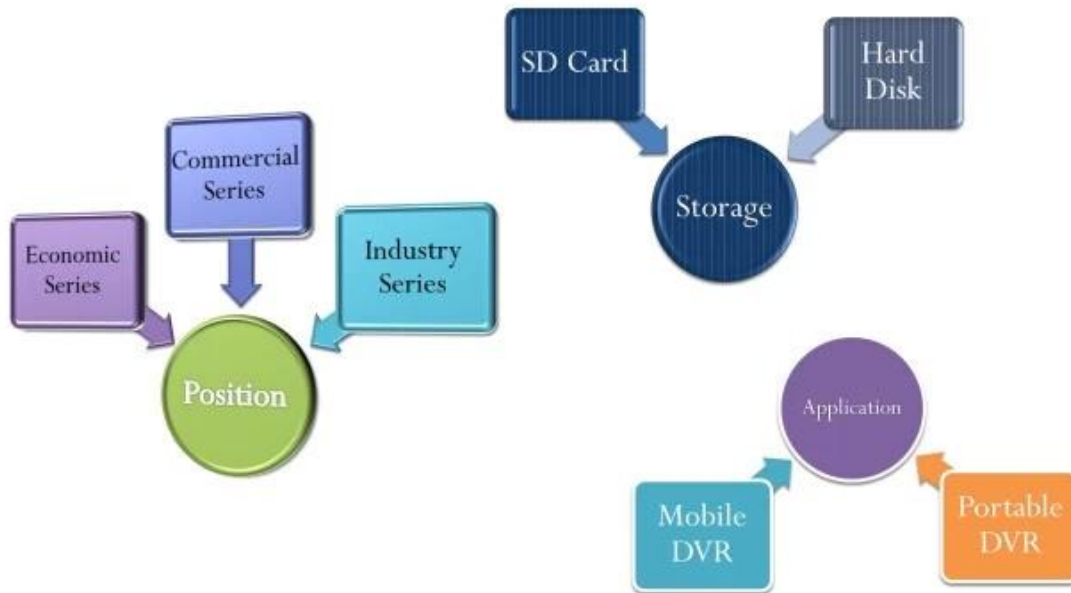

IO Cables

Remote Control

3G Antenna

WiFi Antenna

CD (Manual & Software Inside)

7000 HDD Mobile DVR

Product Introduction

Device Series