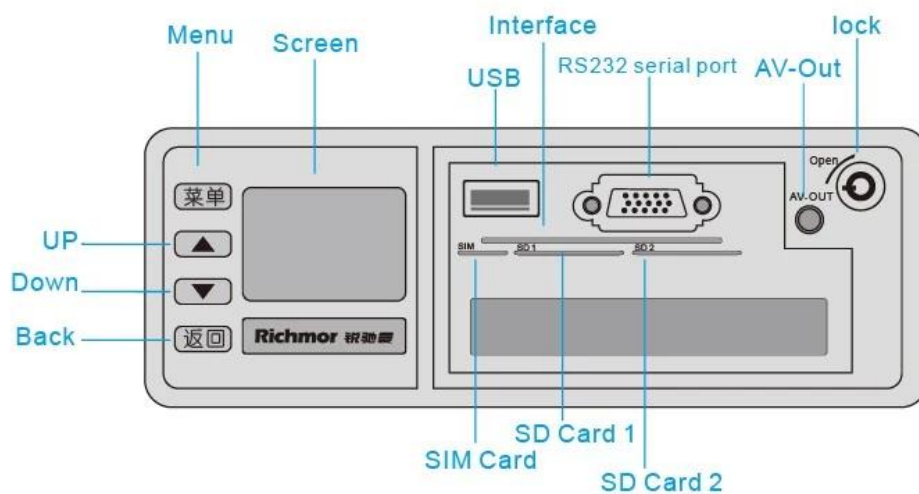

Front Panel