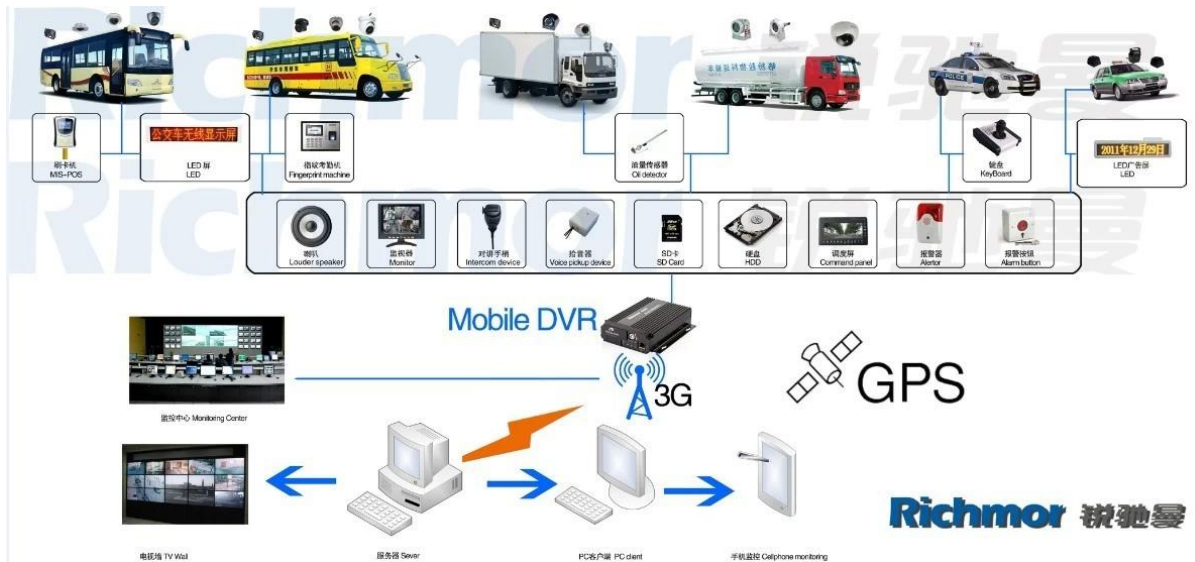

□□□CMS□□□□□□□□

**Vehicle with device for test in AC Coach
Lahore to Sadiq Abad near motorway @ 86Km/h**

The screenshot displays a monitoring application window. At the top, a blue banner contains the text: "Vehicle with device for test in AC Coach Lahore to Sadiq Abad near motorway @ 86Km/h". Below this is a Google Map of Lahore, Pakistan, with a red location pin for "ALI01" on Katar Bund Road. A pop-up window for "ALI01" provides the following details: Time: 2013-11-02 21:59:50, Speed: 86.00 km/h(South), Position: Katar Bund Road, Lahore, Pakistan, Alarm: Status: ACC ON, SD Card Exist, 3G Signal Normal, and options for Video, Intercom, Monitor, Snapshot, and More. To the right of the map is a vertical stack of video feeds; the top one shows the interior of a train coach. At the bottom, a status bar shows "Monitor: 1" with "Online: 1", "Alarm: 0", "Offline: 0", and "Idling: 0". A table below the status bar lists the device "ALI01" with its positioning time and location. The bottom navigation bar includes "Monitoring", "Alarm Information", and "System Event" tabs, along with a play button and the label "ALI01 - CH4".

□□ Windows PC□□□□□□

IOS Android

Richmor

SD Mobile DVR with 3G GPS

HD Mobile DVR with 3G GPS

□□□□ T / T□□□□□□□□□□□□

□□□□ □□□□□5□□□□ □

□□□ 12□□