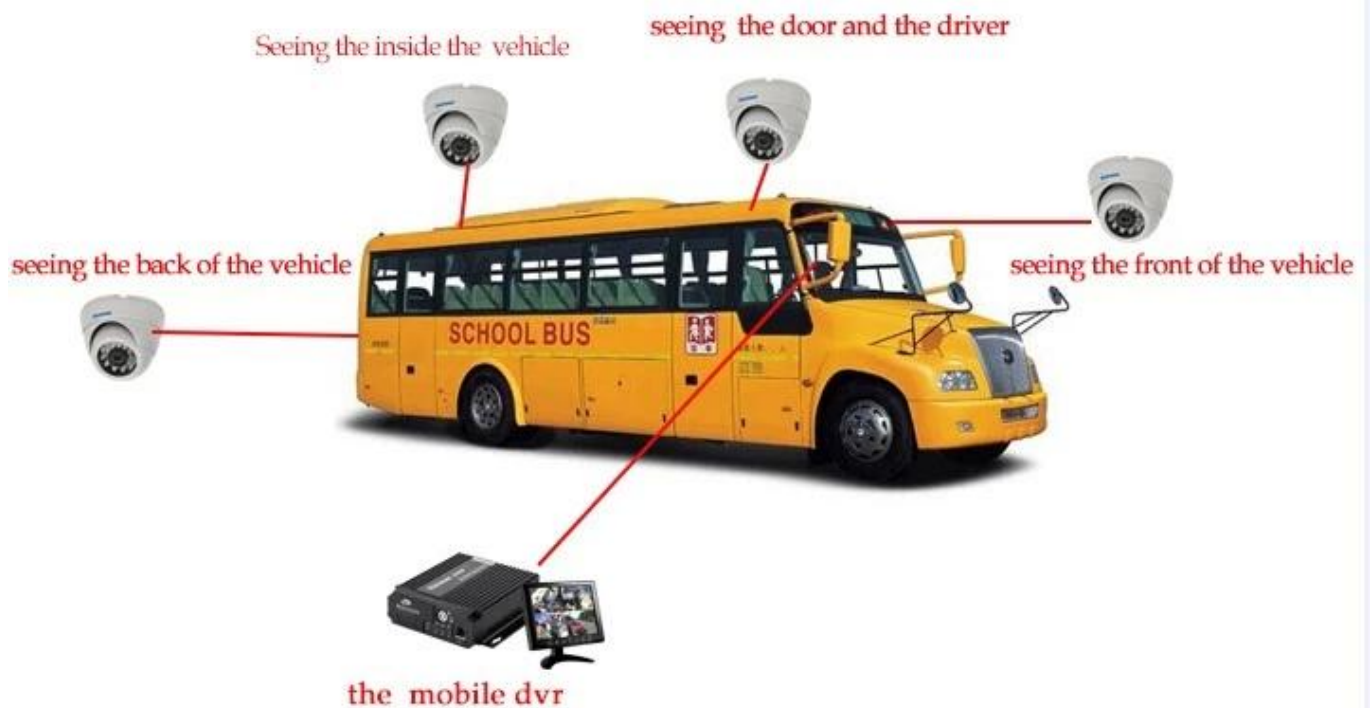

- Report
- Quick Report
- Mileage Summary
- Mileage Daily
- Track Detail
- Speed Report
- Online Summary
- ID Alarm Report
- Alarm Report
- Storage Report
- Upgrade Report
- Fuel Report
- Park Report
- Geo Fencing Report
- 3G Flow Report
- Extend Report
- Dispatch Report

Mileage Summary

Begin Time: 2016-01-08 00:00:00 To: 2016-01-08 16:27:09

Device: All Devices

Mileage Summary

Index	Vehicle	Total Mileage(KM)	Begin Time	Start Mileage(KM)	Start Position	End Time	End Mileage(KM)
1	鄂D3114	174.86	2016-01-08 08:00:30	22.95	22.52429, 114.00844	2016-01-08 16:25:41	157.83
2	鄂D3130	202.07	2016-01-08 07:30:17	18.1	22.86429, 112.88282	2016-01-08 16:25:28	171.57
3	24012	277.42	2016-01-08 07:09:55	23.41	23.369582, 116.675227	2016-01-08 14:57:24	300.63
4	鄂A78248	97.4	2016-01-08 00:00:25	298.97	41.572492, 116.788245	2016-01-08 06:42:36	41.09
5	24023	0	2016-01-08 00:00:07	16.26	37.158159, 120.731127	2016-01-08 16:19:07	16.26
6	鄂Q5387	416.36	2016-01-08 06:09:54	98.88	35.481432, 117.643783	2016-01-08 16:28:11	92.83
7	鄂B1712	120.98	2016-01-08 04:48:43	26.51	36.876478, 117.681941	2016-01-08 14:25:07	144.92
8	鄂B2250	45.81	2016-01-08 00:00:03	138.13	22.654294, 112.489283	2016-01-08 16:15:15	115.82
9	鄂B5153	48.64	2016-01-08 00:00:27	82	22.654187, 112.487665	2016-01-08 16:11:28	73.72
10	鄂B3268	111.72	2016-01-08 00:00:15	145.61	22.654321, 112.488445	2016-01-08 16:24:48	90.9
11	鄂B5010	52.02	2016-01-08 00:00:10	83.24	22.654236, 112.487785	2016-01-08 16:15:55	57.82
12	鄂A3683	695.08	2016-01-08 00:00:29	354.36	36.950643, 117.688781	2016-01-08 16:24:44	1089.74
13	24058	224.42	2016-01-08 07:00:58	44.57	37.949788, 116.844073	2016-01-08 16:17:34	60.4
14	28999	2.36	2016-01-08 13:13:09	17.6	28.734423, 121.238847	2016-01-08 13:57:27	19.81
15	00588	369.29	2016-01-08 00:00:54	51.84	33.733305, 115.868821	2016-01-08 16:00:58	420.33

yer جيش التحرير الشعبى الصينى واجهة برنامج

The screenshot displays a vehicle monitoring system interface. On the left, there is a sidebar with a tree view of vehicles under 'Monitor Center (2/2)'. The main area features a map of China with a vehicle icon and a search bar. Below the map, a table shows real-time data for a vehicle:

Device	Positioning Time	Position	Speed	Alarm
鄂D312	2016-12-09 16:53:08	四川省宜宾市兴文县蜀山大道119号	1.70 km/h(0.04)	
鄂D2929	2016-12-09 16:46:38	贵州省遵义市桐梓县新源大道11号	7.76 km/h(0.48)	
鄂B2948	2016-12-09 11:46:24	贵州省遵义市汇川区	82.46 km/h(51.28)	
鄂D2928	2016-12-07 16:58:58	贵州省遵义市桐梓县新源大道11号	0.88 km/h(0.05)	

At the bottom, a status bar shows 'Monitoring' and 'System Event'.

الحافلة المدرسية DVR المحمول 4G G روموتي عرض المراقبة الجيل الثالث الحل