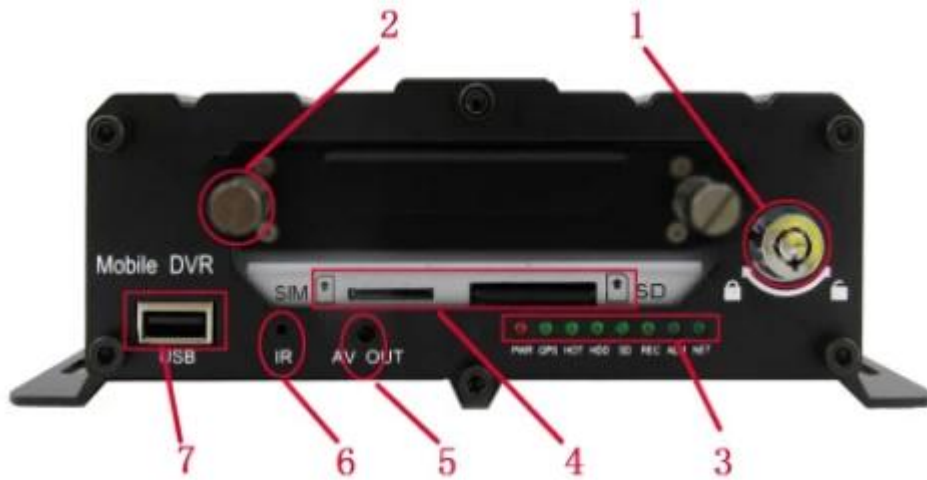

H.264 Compression Mode, Max support 5CH Million pixels HD video surveillance/ recording/ playback (4CH real-time 720P Million Pixels AHD input or 4CH Analog Standard Definition camera input, or 2CH HD input+2CH SD input) + 1CH 1080P IP Camera input ; Exclusive pre-allocate DVR Special File System Technology,Solving repeatedly wipe cause file fragmentation, solving SD card file system collapse, data loss and cannot find SD card and file garbled, ensure the integrity of the data. 8-36V Adaptive Wide Voltage input, Super Low Power Consumption Design;HDD+SD card storage (maximum support 2TB 2.5" hard disk and 128GB SD card.) It can be completely resist car Vibration,Dust and others cause data corruption; Support GPS/BD/G-SENSOR ; High Reliability Aviation Connectors,High Cost Performance with reliable stability,simple and clear operation menu .

اوب ایل دفر / نفر مع 1 تش ایبک m غس ویفی هد 5ch 4g G روموت عرض المراقبة 3

Front LED Indicators

غس ویفی هد موبایل دفر / نفر مع 1 تش ایبک ch روموت عرض المراقبة 3 جرام 4 جرام 5