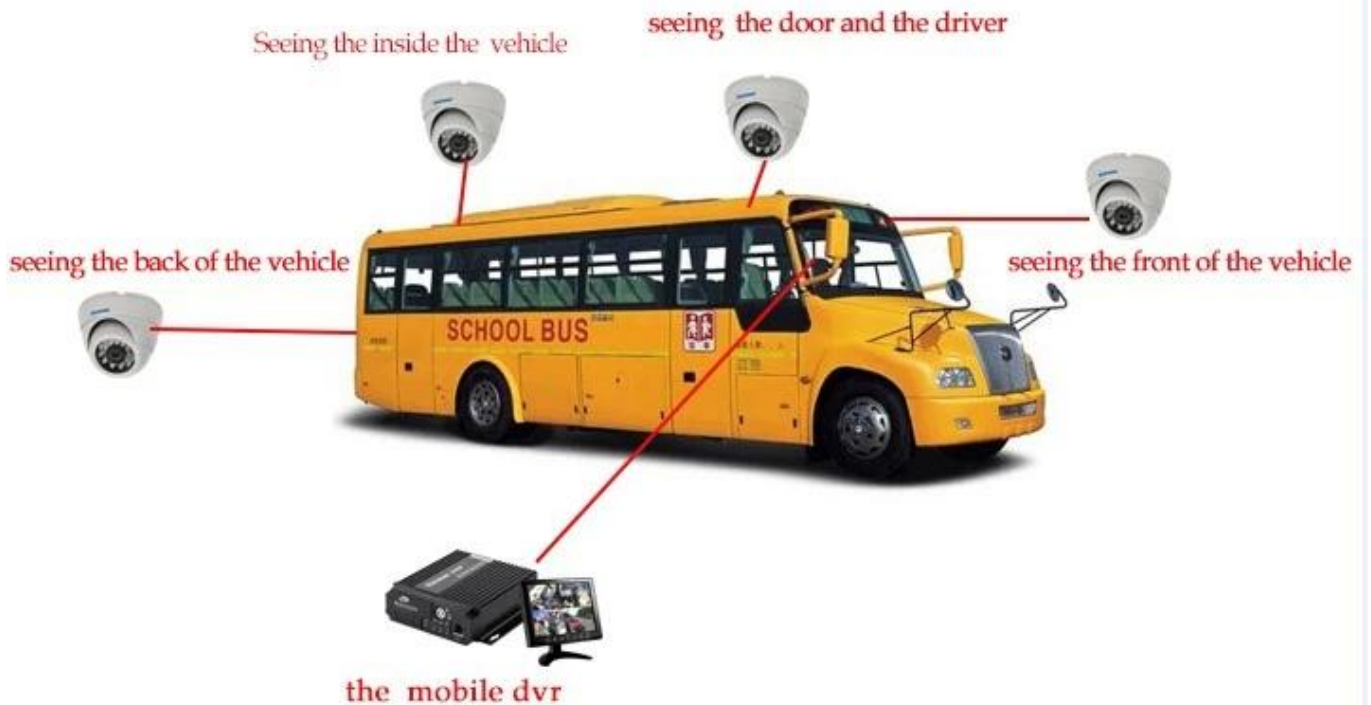

من حل حافلة الجيل الثالث romote مراقبة الاطلاع على البيانات الشخصية
3G 4G موبايل مدرسة DVR