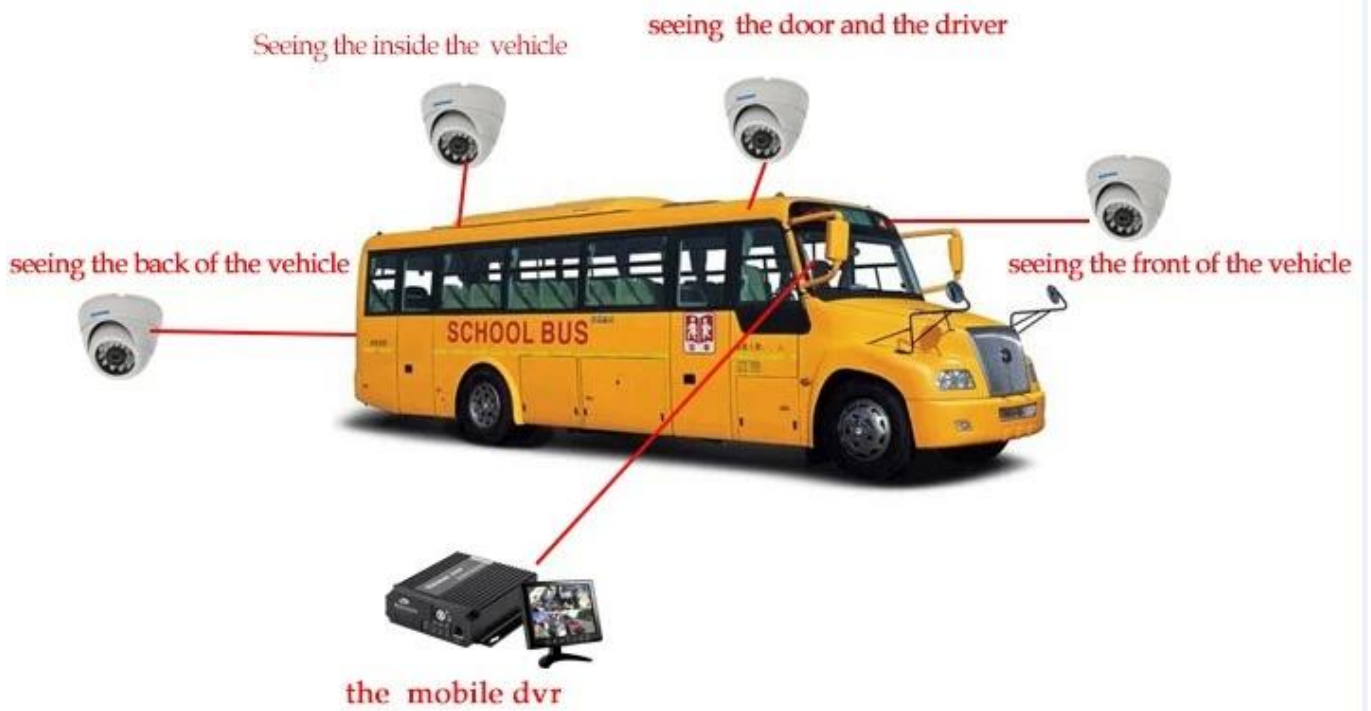

موبايل دفر المدرسة الحل حافله 4g وروروت مشاهده المراقبة 3