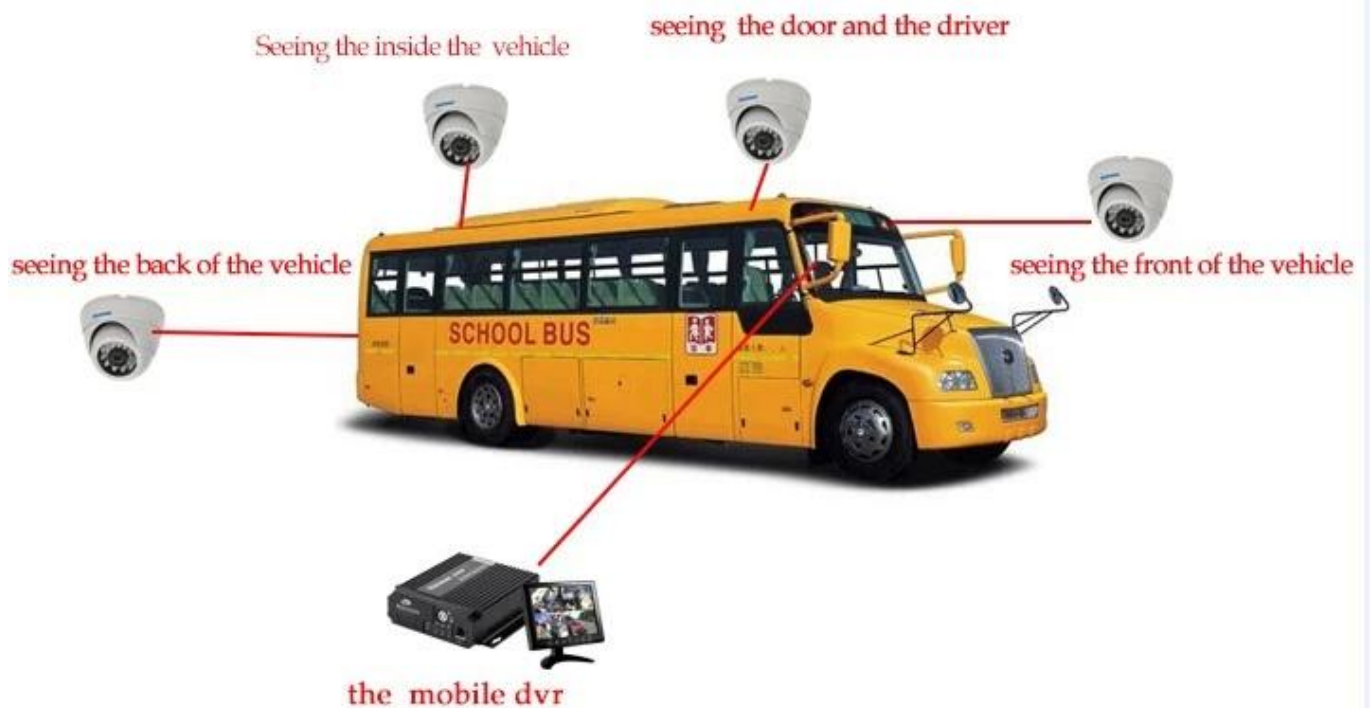

- Report
- Quick Report
- Mileage Summary
- Mileage Daily
- Track Detail
- Speed Report
- Online Summary
- ID Alarm Report
- Alarm Report
- Storage Report
- Upgrade Report
- Fuel Report
- Park Report
- Geo Fencing Report
- 3G Flow Report
- Extend Report
- Dispatch Report

Mileage Summary

Begin Time: 2016-01-08 00:00:00 To: 2016-01-08 16:27:09

Device: All Devices

Mileage Summary

Index	Vehicle	Total Mileage(KM)	Begin Time	Start Mileage(KM)	Start Position	End Time	End Mileage(KM)
1	鄂D3114	174.86	2016-01-08 08:00:30	22.95	22.52429, 114.00844	2016-01-08 16:25:41	157.83
2	鄂D3130	202.07	2016-01-08 07:30:17	18.1	22.86429, 112.88282	2016-01-08 16:25:28	171.57
3	24012	277.42	2016-01-08 07:09:55	23.41	23.369582, 116.675227	2016-01-08 14:57:24	300.63
4	鄂A78248	97.4	2016-01-08 00:00:25	298.97	41.572492, 116.788245	2016-01-08 08:42:38	41.09
5	24023	0	2016-01-08 00:00:07	16.28	37.158159, 120.731127	2016-01-08 16:19:07	16.28
6	鄂Q5387	416.36	2016-01-08 08:09:54	98.88	35.481432, 117.843783	2016-01-08 16:28:11	92.83
7	鄂B1712	120.98	2016-01-08 04:48:43	28.51	36.878478, 117.681941	2016-01-08 14:25:07	144.92
8	鄂B2250	45.81	2016-01-08 00:00:03	138.13	22.654294, 112.489583	2016-01-08 16:15:15	115.82
9	鄂B5153	48.64	2016-01-08 00:00:27	82	22.654187, 112.487565	2016-01-08 16:11:28	73.72
10	鄂B3268	111.72	2016-01-08 00:00:15	145.61	22.654201, 112.488545	2016-01-08 16:24:48	90.9
11	鄂B5033	52.02	2016-01-08 00:00:10	83.24	22.654236, 112.487785	2016-01-08 16:15:55	57.82
12	鄂A3683	895.08	2016-01-08 00:00:29	354.38	36.950643, 117.688781	2016-01-08 16:24:44	1089.74
13	24058	224.42	2016-01-08 07:00:58	44.57	37.949788, 116.844073	2016-01-08 16:17:34	60.4
14	28999	2.36	2016-01-08 13:13:09	17.6	28.734423, 121.238847	2016-01-08 13:57:27	19.81
15	00588	369.29	2016-01-08 00:00:54	51.84	33.733305, 115.868821	2016-01-08 16:00:58	420.33

yer جيش التحرير الشعبى الصينى واجهة برنامج

The screenshot displays a vehicle management interface with a central map of China. On the left, there is a sidebar with a tree view of vehicles under 'Monitor Center (232)'. Below the sidebar, a table shows vehicle details for '鄂D3268', including its status as 'Online', position, and speed (7.76 km/h). The main map area shows the vehicle's location in a specific region of China. On the right, there are four video camera feeds, all of which are currently blank. At the bottom, a status bar shows 'Monitoring' and 'System Event'.

الحافلة المدرسية DVR المحمول 4G G روموتي عرض المراقبة الجيل الثالث الحل