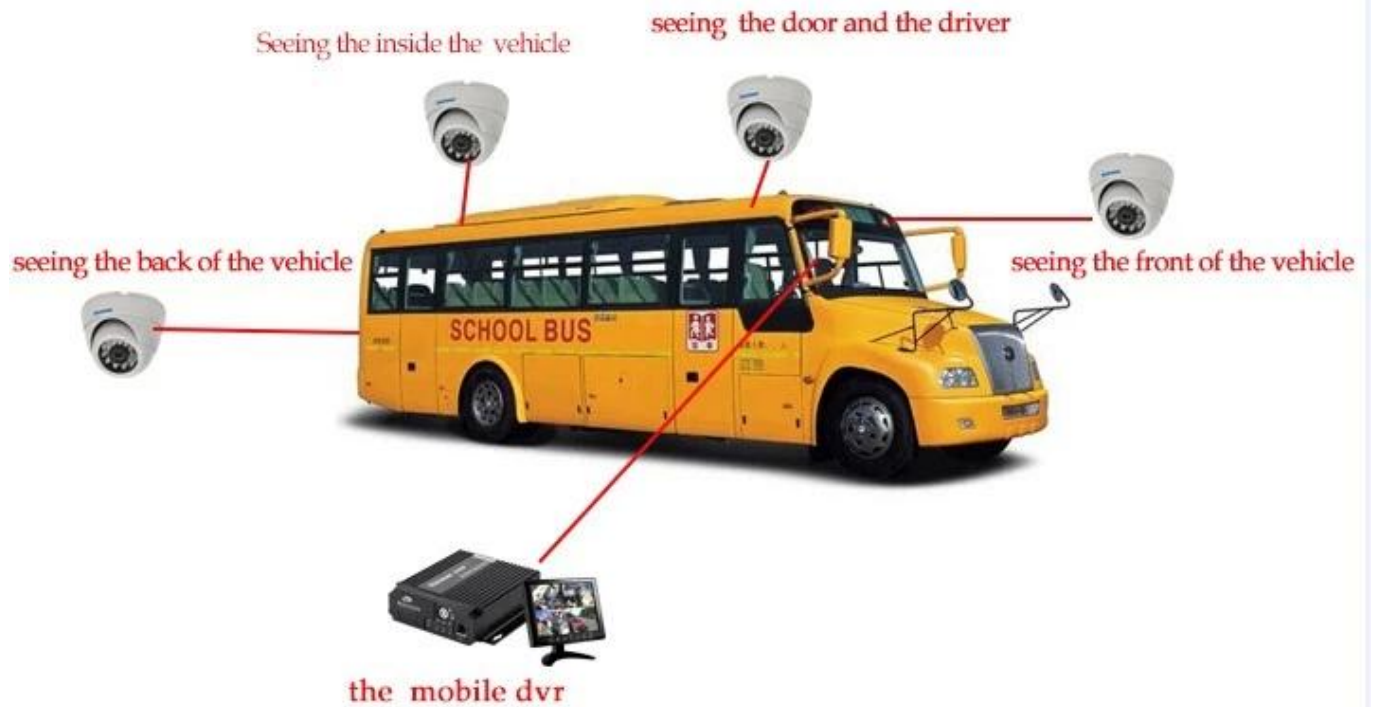

Mileage Summary							
Index	Vehicle	Total Mileage(KM)	Begin Time	Start Mileage(KM)	Start Position	End Time	End Mileage(KM)
1	鄂D3114	174.86	2016-01-08 08:00:30	22.95	22.52429, 114.00844	2016-01-08 16:25:41	157.83
2	鄂D3130	202.07	2016-01-08 07:30:17	18.1	22.86429, 112.88282	2016-01-08 16:25:28	171.57
3	24012	277.42	2016-01-08 07:09:55	23.41	23.369582, 116.675227	2016-01-08 14:57:24	300.63
4	鄂A78248	97.4	2016-01-08 08:00:25	298.97	41.572492, 116.788245	2016-01-08 08:42:38	41.09
5	24023	0	2016-01-08 08:00:07	16.28	37.158159, 120.731127	2016-01-08 16:19:07	16.28
6	鄂Q5387	416.36	2016-01-08 08:09:54	98.88	35.481432, 117.843783	2016-01-08 16:28:11	92.83
7	鄂B1712	120.98	2016-01-08 04:48:43	28.51	36.878478, 117.681941	2016-01-08 14:25:07	144.92
8	鄂B2250	45.81	2016-01-08 08:00:03	138.13	22.654294, 112.489283	2016-01-08 16:15:15	115.82
9	鄂B5153	48.64	2016-01-08 08:00:27	82	22.654187, 112.487565	2016-01-08 16:11:28	73.72
10	鄂B3268	111.72	2016-01-08 08:00:15	145.61	22.654221, 112.488445	2016-01-08 16:24:48	93.9
11	鄂B5033	52.02	2016-01-08 08:00:10	83.24	22.654236, 112.487785	2016-01-08 16:15:55	57.82
12	鄂A3683	895.08	2016-01-08 08:00:29	354.38	36.950643, 117.688781	2016-01-08 16:24:44	1089.74
13	24058	224.42	2016-01-08 07:00:58	44.57	37.949788, 116.844073	2016-01-08 16:17:34	60.4
14	28999	2.36	2016-01-08 13:13:09	17.6	28.734423, 121.238947	2016-01-08 13:57:27	19.81
15	00588	369.29	2016-01-08 08:00:54	51.84	33.733305, 115.868821	2016-01-08 16:00:58	420.33

اجهه البرنامج YER جيش التحرير الشعبى الصينى

The screenshot displays a vehicle management interface. On the left, there is a sidebar with a tree view of vehicles under 'Monitor Center (2/3)'. The main area features a map of China with a vehicle icon indicating its current location. Below the map, a table provides real-time data for a selected vehicle:

Monitor ID	Online	Alarm	Offline	Speed	GPS Device	Export	Auto Sort
鄂D3114	Online	Normal	Offline	1.70 km/h	正常	正常	正常
鄂D3130	Online	Normal	Offline	7.70 km/h	正常	正常	正常
鄂B1712	Online	Normal	Offline	82.40 km/h	正常	正常	正常
鄂B2250	Online	Normal	Offline	0.00 km/h	正常	正常	正常

At the bottom, a status bar shows 'Running: 20:42:08' and system metrics like 'Online: 3 / Number of all loss: 0 / Alarm: 0 / Total: 12 / No. rate: 25.00% / Lost rate: 0.00%'.

من حل حافلة الجيل الثالث romote مراقبة الاطلاع على البيانات الشخصية
3G 4G موبايل مدرسة DVR