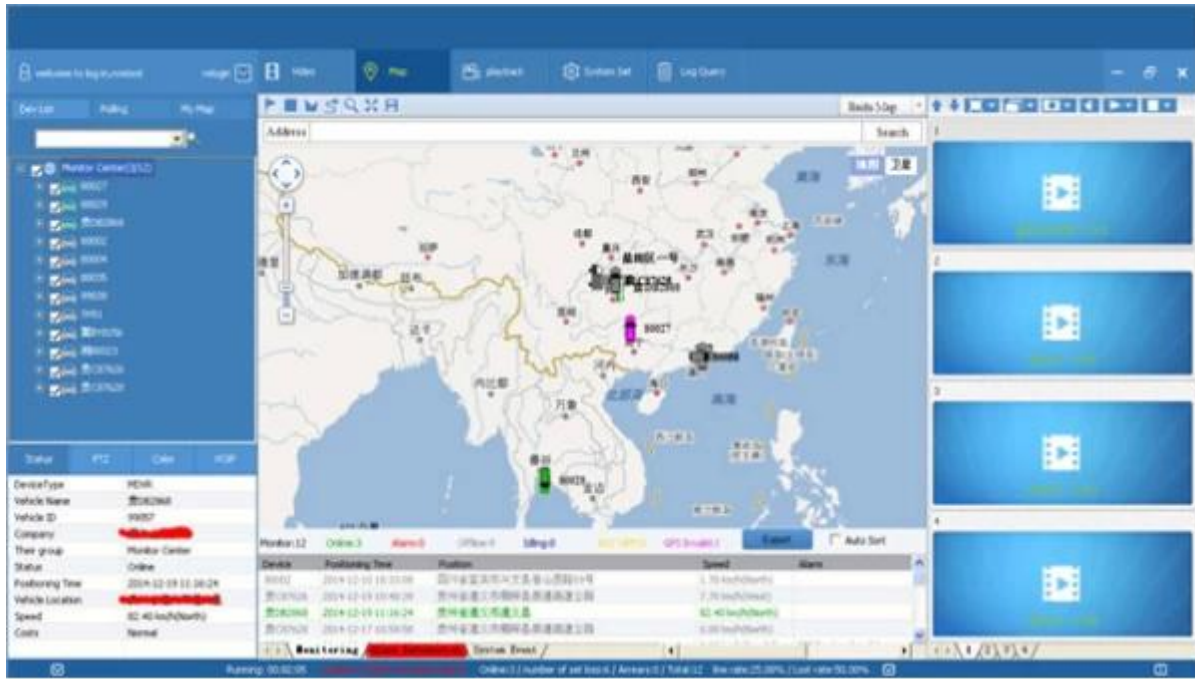

لديك كل ما في راحة يدك

دعم iPad ، Android ، iPhone ، رصد في الوقت الحقيقي عبر الهاتف المحمول - دعم
منصة المراقبة Playbac