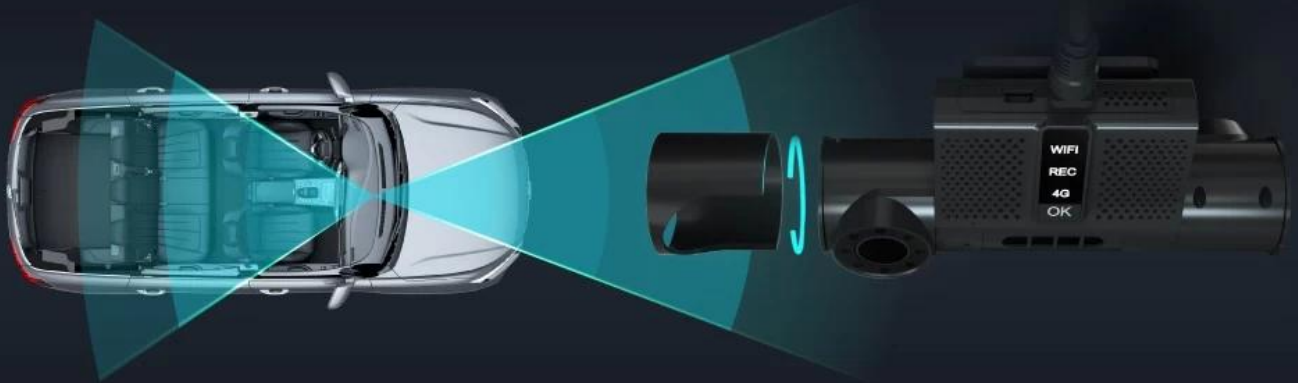

# Richmor 1080P 雙鏡頭 雙卡 P 2 雙鏡頭 雙卡 雙鏡頭 dvr BK6MZJ

Ride-hailing/Taxi Fleet management  
Mini HD dual-len dashcam

-  2CH 1080P
-  4G
-  BD/GPS
-  IO alarm
-  Intercom
-  WiFi AP
-  G-Sensor

## Mini and Easy Installation

Just need to paste the device to windshield with 3M glue, save time and labor cost.

## HD recording Dual 1080P

Front and cabin view, wide-angle lens. Lens can be adjusted 180° vertically, then fixed by structure.

## Pretty Night Vision

Cabin len with IR, support viewing at night.