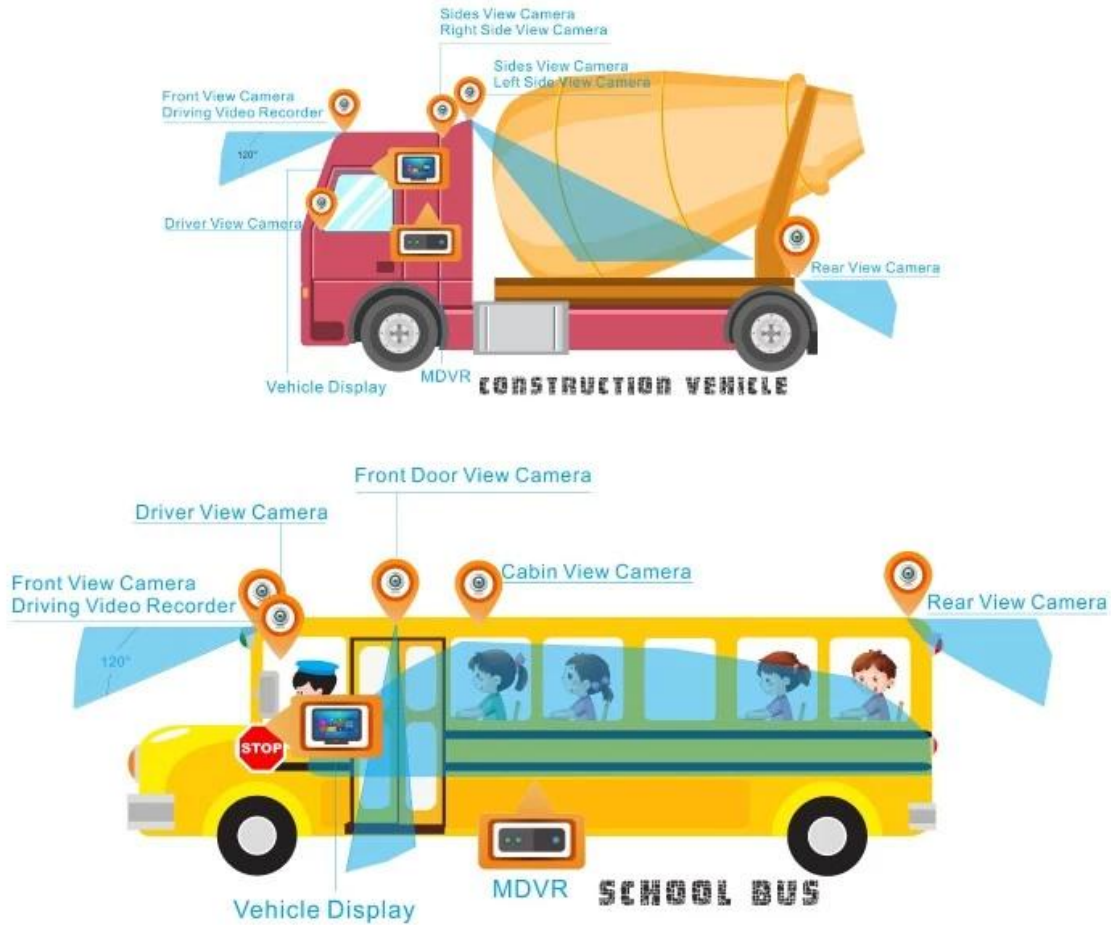

INSTALLATION

FUNCTION DISPLAY

Mobile Monitoring Management Platform