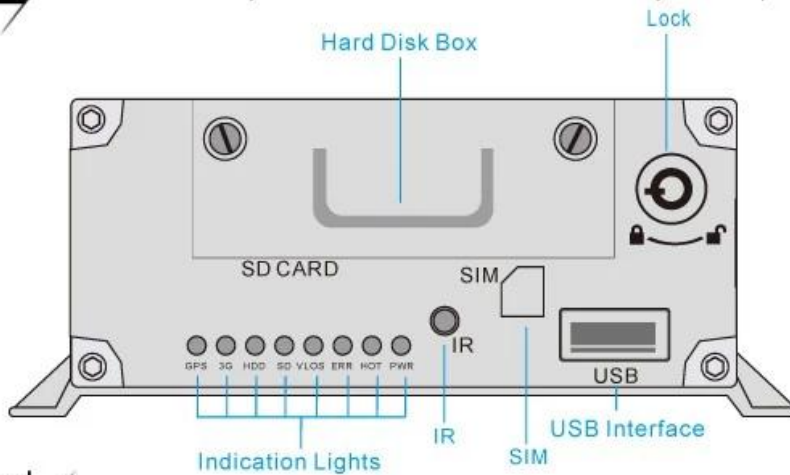

STRUCTURE

Front Panel

Details

Professional Security Device/Powerful Functions/ User-friendly Button Operation/ Easy to Use

Back Panel

Details

Aviation AV&DV Input / Steady Port/ Strong Shockproof Ability/ Simple & Convenient