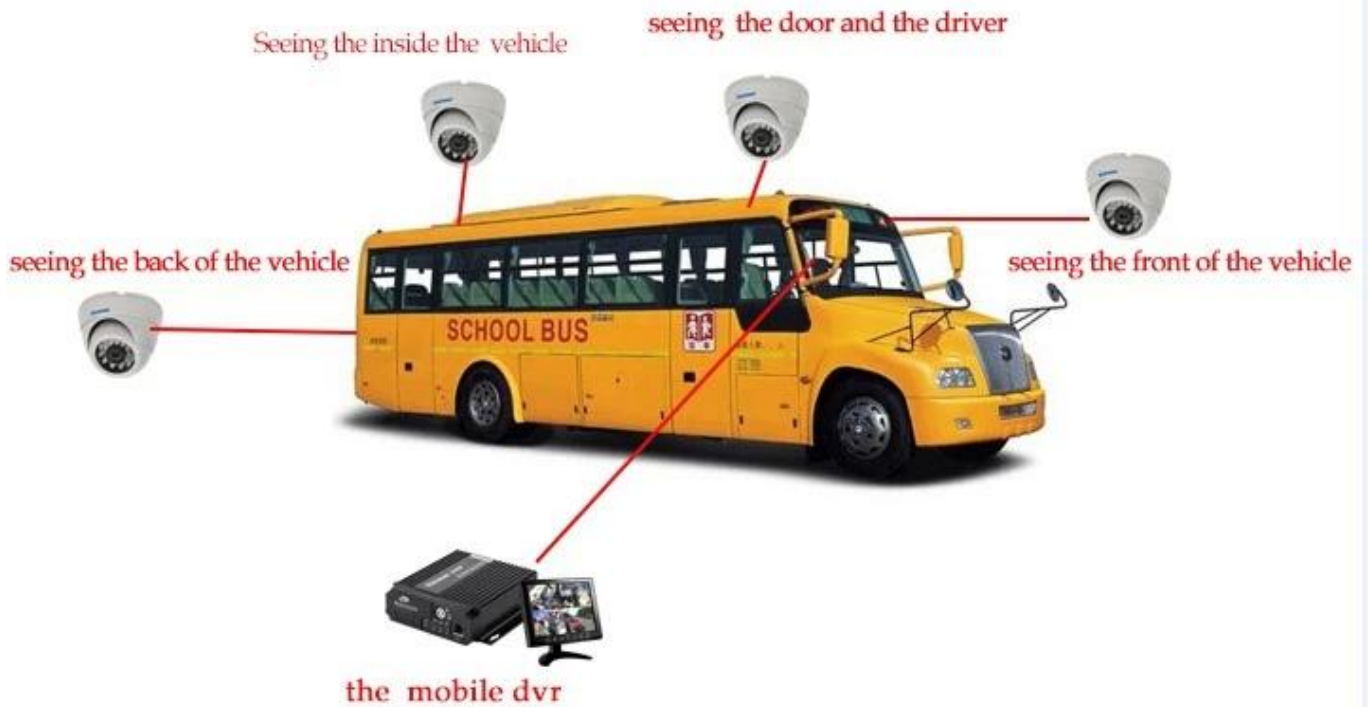

من حل حافلة الجيل الثالث romote مراقبة الاطلاع على البيانات الشخصية
3G 4G موبايل مدرسة DVR