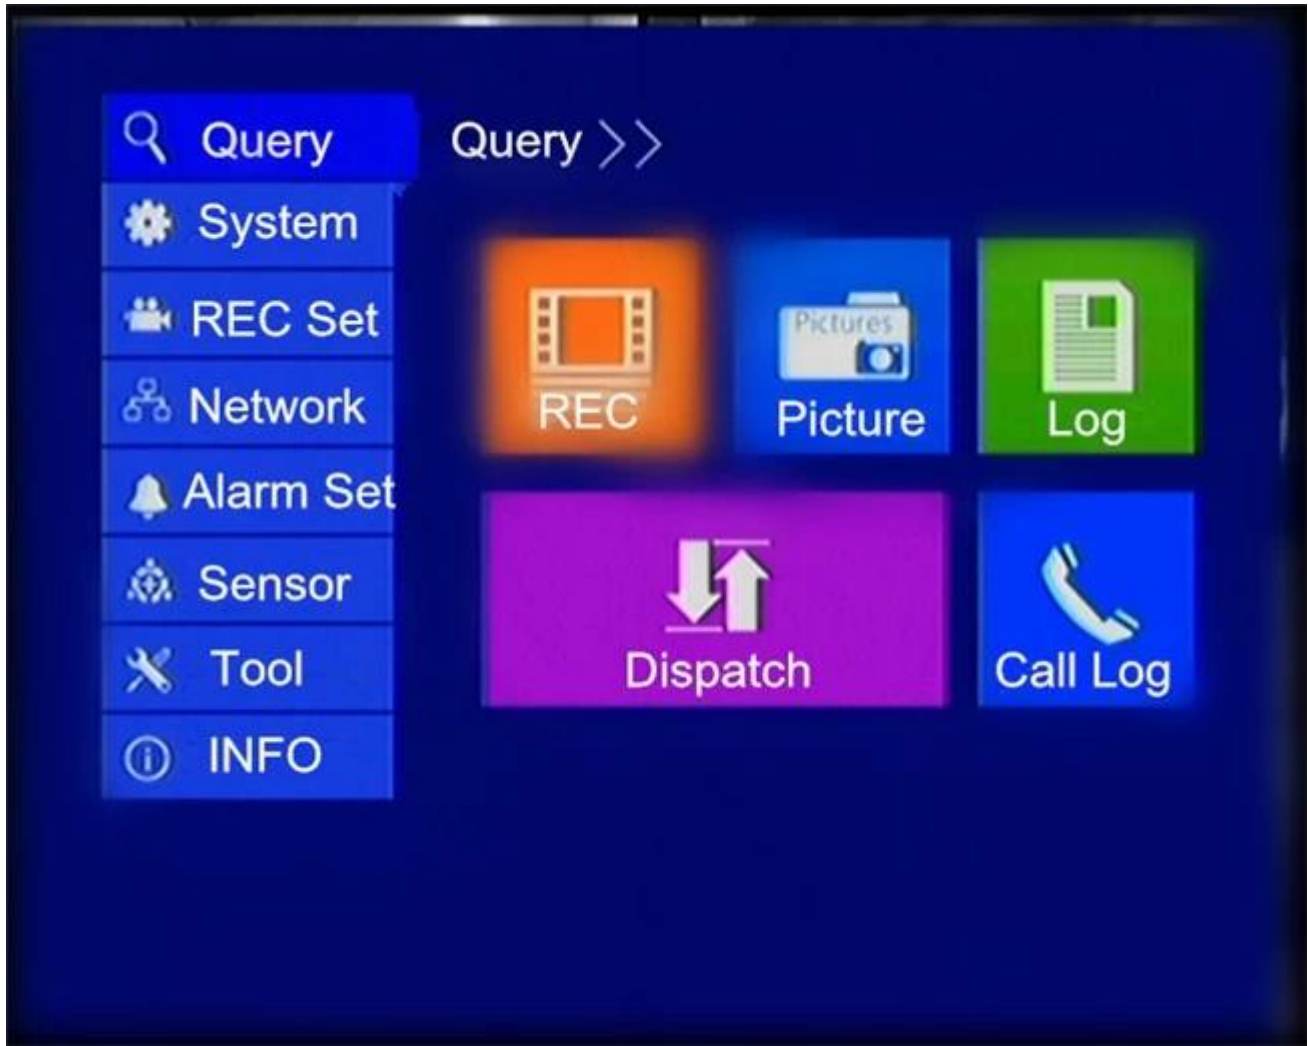

7 inch TFT LCD 7 inch TFT LCD

7 inch TFT LCD 7 inch TFT LCD

7 inch TFT LCD 7 inch TFT LCD

7 inch TFT LCD 7 inch TFT LCD

7 inch TFT LCD 7 inch TFT LCD

7 inch TFT LCD 7 inch TFT LCD

7 inch TFT LCD 7 inch TFT LCD

7 inch TFT LCD 7 inch TFT LCD

7 inch TFT LCD 7 inch TFT LCD

7 inch TFT LCD 7 inch TFT LCD

Car camera wiring diagram showing connections for monitor, power, and reverse light.

**لشاشات الكريستال السائل سيارة 'الصورة شهادة 7inch:**