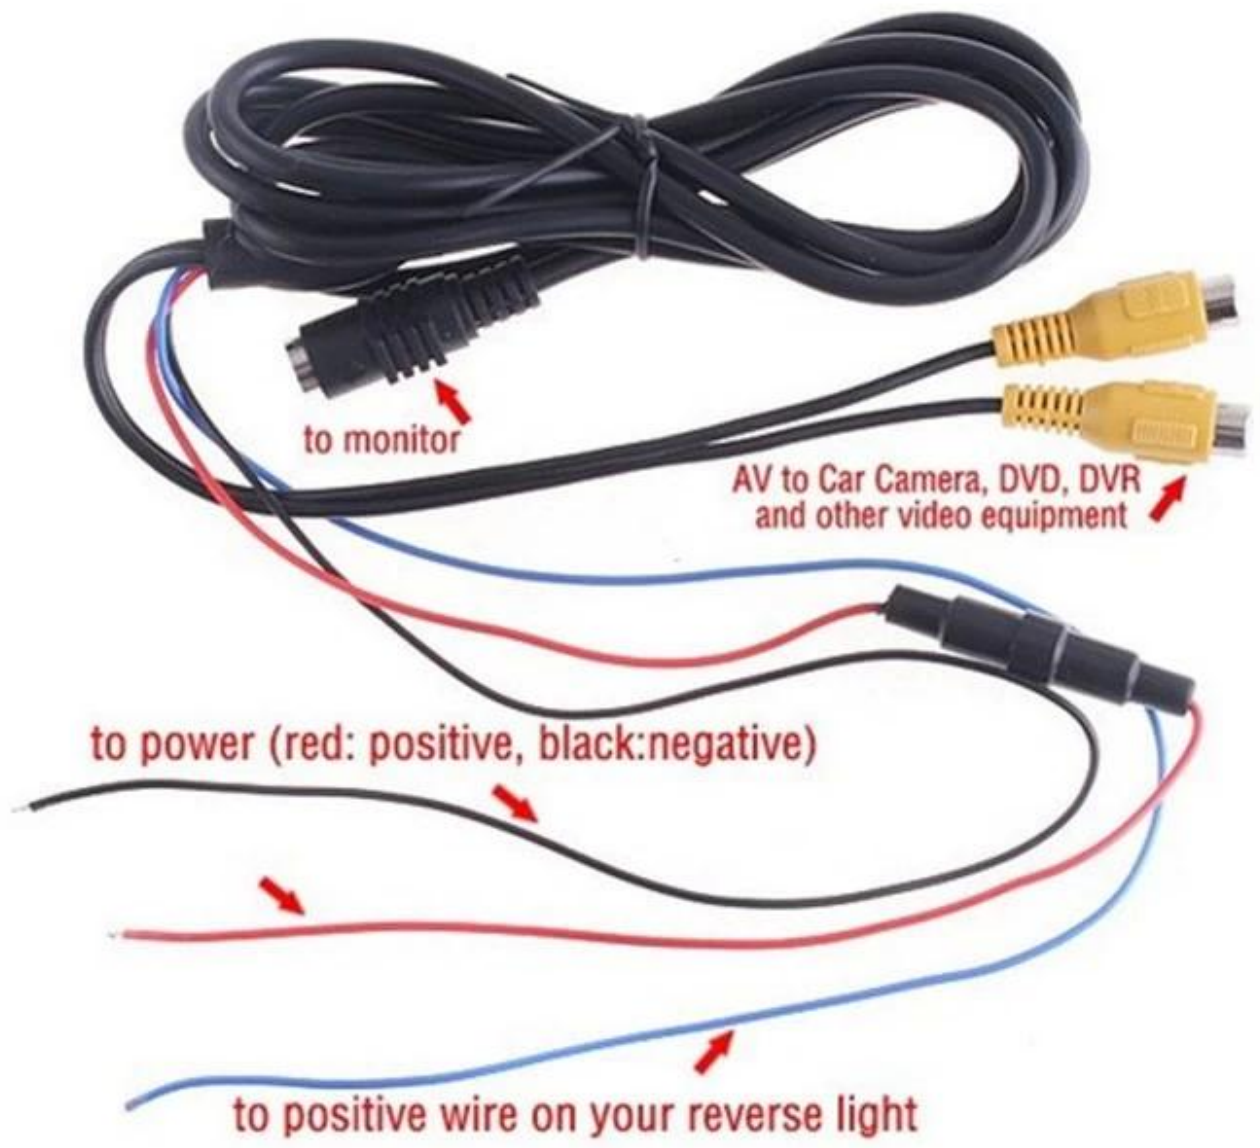

7 inch TFT LCD 7 inch TFT LCD

7 inch TFT LCD 7 inch TFT LCD

7 inch TFT LCD 7 inch TFT LCD

Car camera wiring diagram showing connections for monitor, power, and reverse light.

**لشاشات الكريستال السائل سيارة 'الصورة شهادة 7inch:**