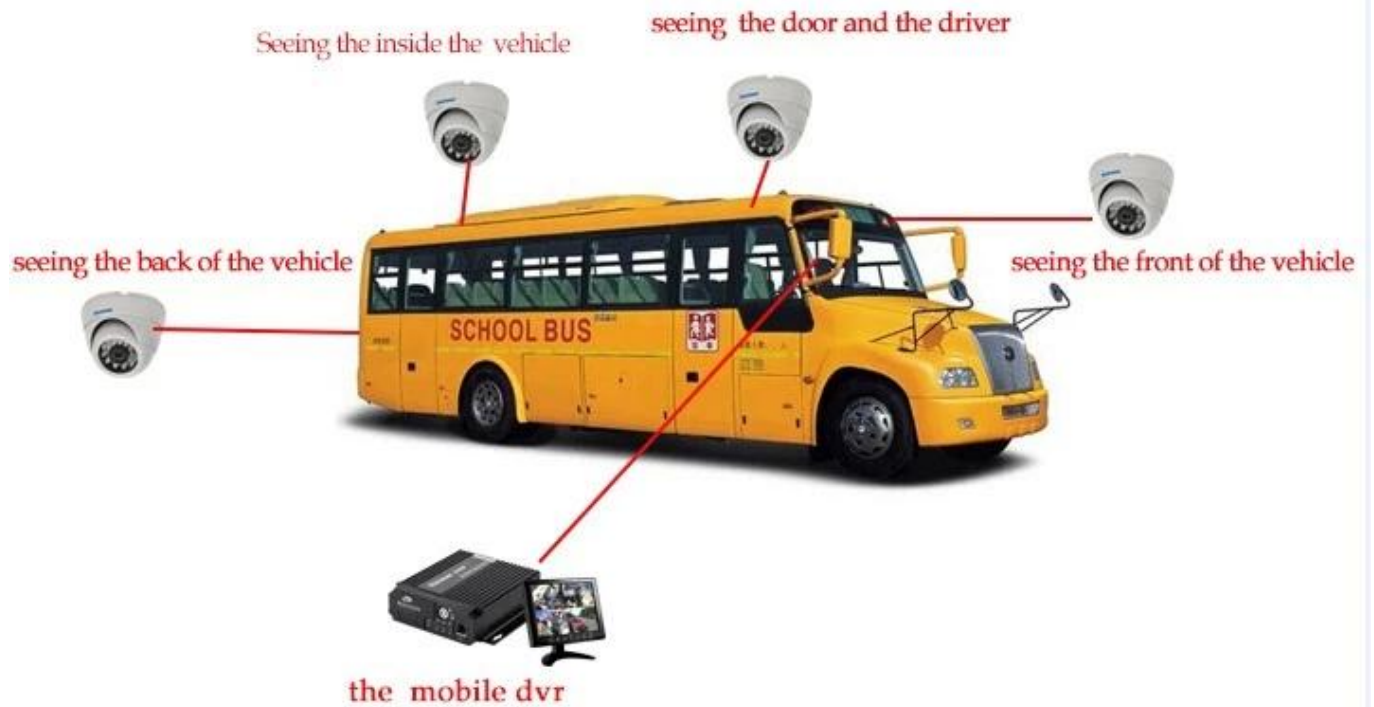

من حل حافلة الجيل الثالث romote مراقبة الاطلاع على البيانات الشخصية
3G 4G موبايل مدرسة DVR