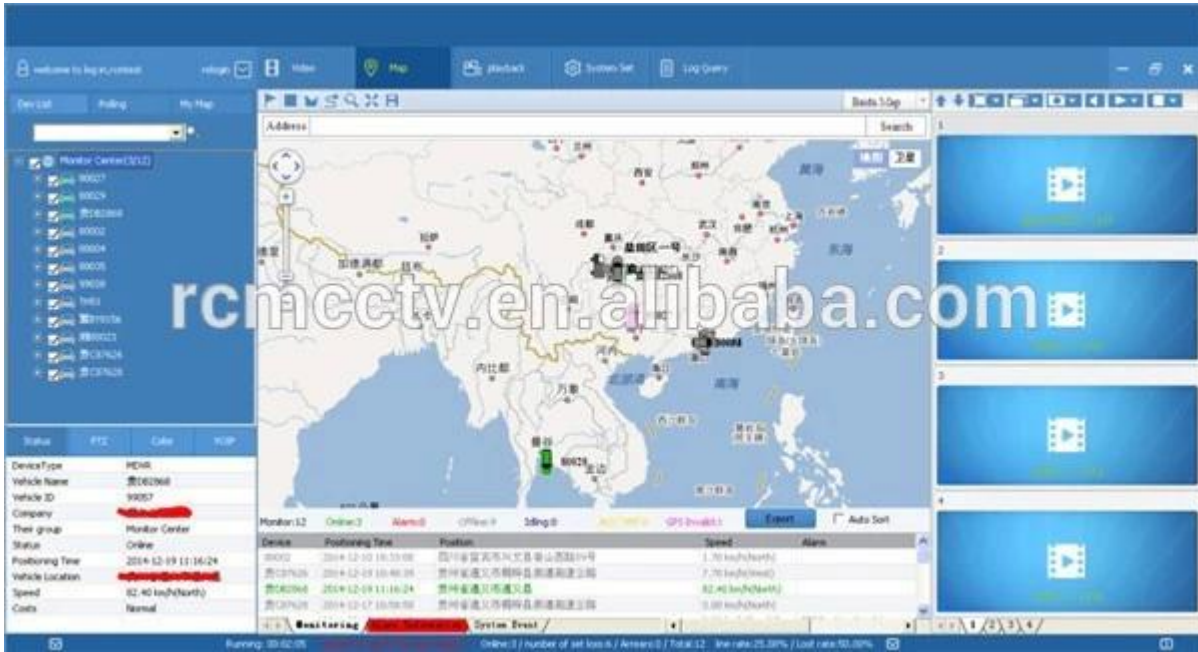

سوفتوارث حالة حقيقية من ريتشمور تطبيق