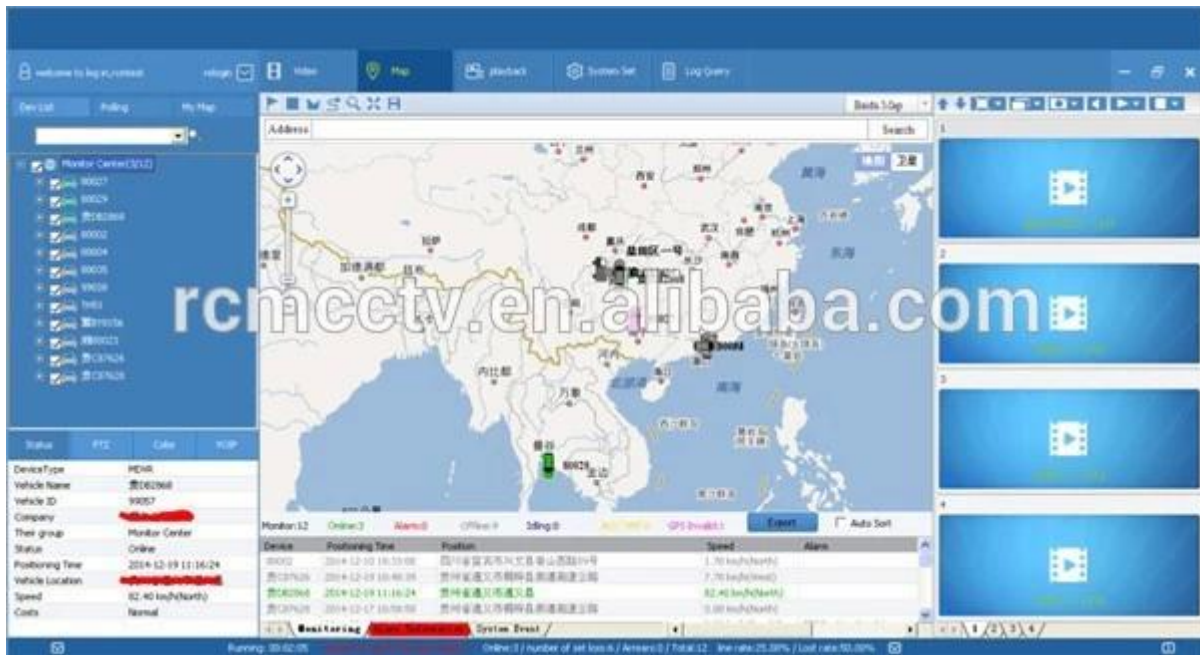

الوضعية

تستخدم على نطاق واسع في سيارات الركاب والحافلات وسيارات الأجرة، والحافلات المدرسية، شاحنة، مركبة خطيرة، سيارة شخصية وسفينة الخ.

شراء