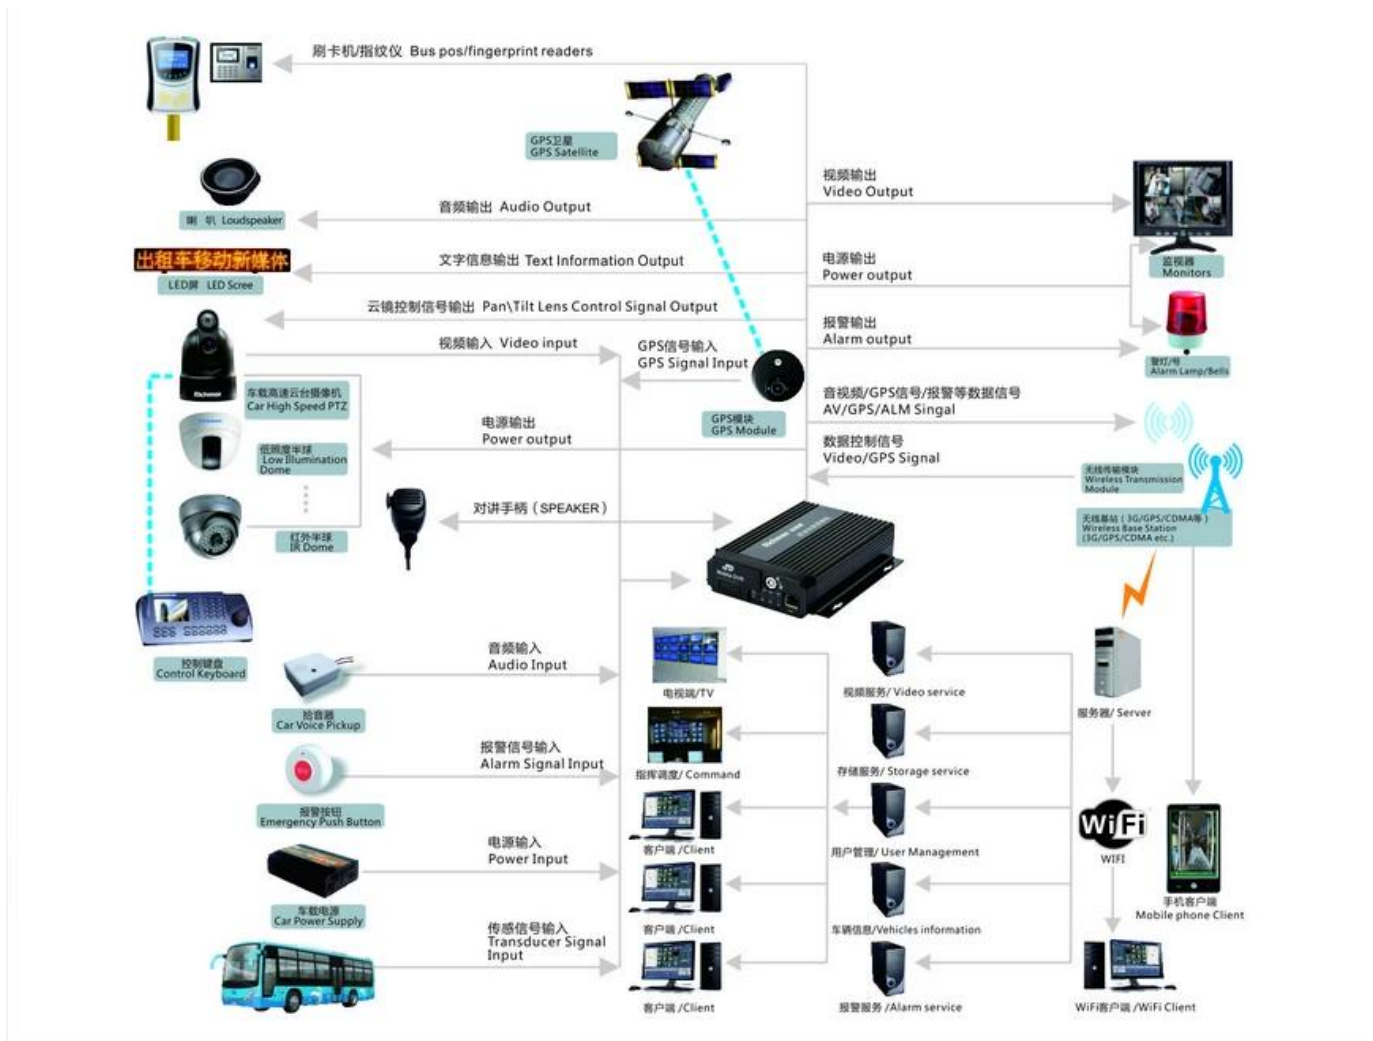

تطبيق

أنواع أخرى ذات صلة دفر موبايل