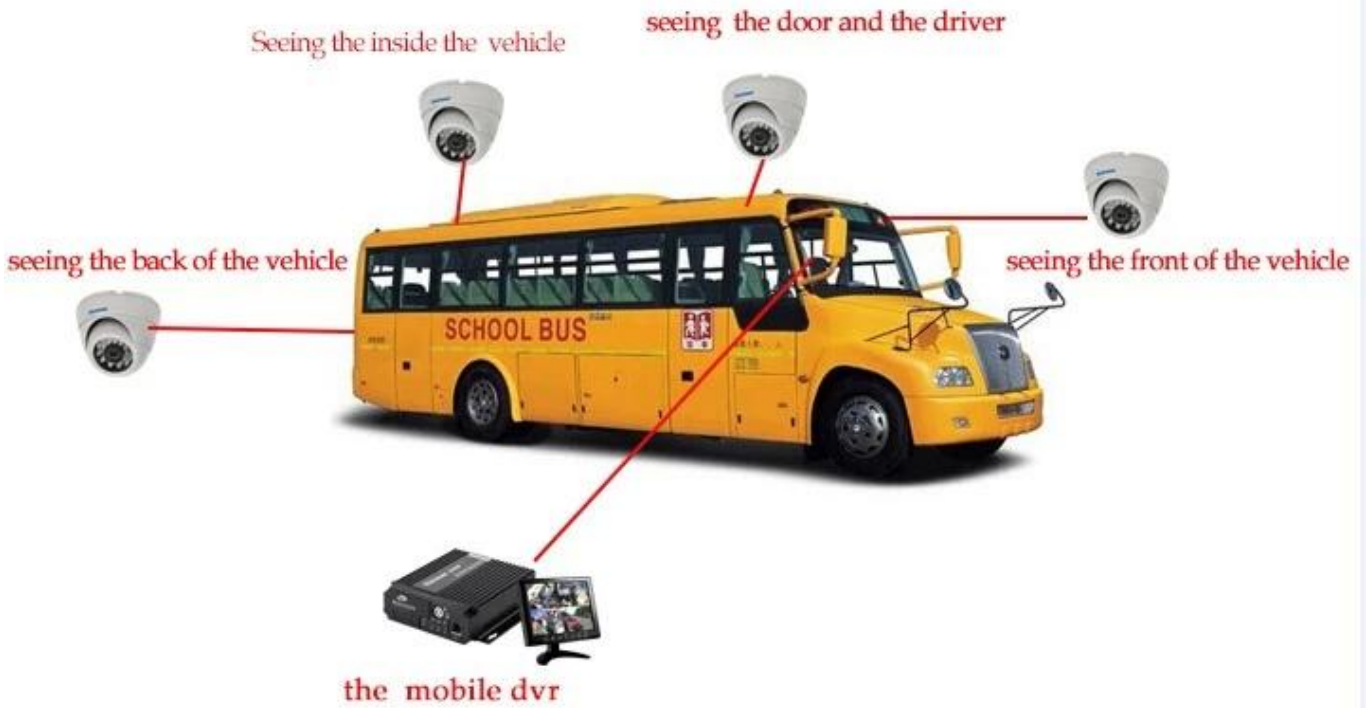

Report Device User

Mileage Summary

Begin Time: 2016-01-08 00:00:00 To: 2016-01-08 16:27:09

Device: All Devices

Select Device

Query

Export To Excel

Export To Csv

Export To Pdf

Mileage Summary

Index	Vehicle	Total Mileage(KM)	Begin Time	Start Mileage(KM)	Start Position	End Time	End Mileage(KM)
1	粤B3114	174.80	2016-01-08 09:03:32	22.85	22.534264, 114.006444	2016-01-08 16:25:41	157.80
2	粤B3130	202.07	2016-01-08 07:33:17	18.1	22.584239, 112.832902	2016-01-08 16:25:28	171.57
3	24012	277.42	2016-01-08 07:09:55	23.41	23.368962, 116.675227	2016-01-08 14:57:24	300.83
4	粤A78248	97.4	2016-01-08 00:00:25	289.97	41.571465, 118.708245	2016-01-08 09:42:39	41.99
5	24023	0	2016-01-08 00:00:07	16.26	37.758759, 120.731127	2016-01-08 16:19:07	16.26
6	粤QW5387	416.36	2016-01-08 06:09:54	96.88	35.462432, 117.643793	2016-01-08 16:20:11	92.83
7	粤B78712	120.98	2016-01-08 04:48:40	26.51	35.878478, 117.681941	2016-01-08 14:25:07	144.90
8	粤B5250	45.81	2016-01-08 00:00:03	138.13	22.654234, 112.408933	2016-01-08 16:15:15	115.82
9	粤W5153	40.61	2016-01-08 00:00:27	82	22.654197, 112.497885	2016-01-08 16:11:28	73.72
10	粤B5368	111.72	2016-01-08 00:00:15	145.61	22.654321, 112.468845	2016-01-08 16:24:48	93.9
11	粤B5010	52.02	2016-01-08 00:00:10	93.24	22.654234, 112.497795	2016-01-08 16:15:55	57.82
12	粤A43883	855.88	2016-01-08 00:00:29	354.36	35.952642, 117.658703	2016-01-08 16:24:44	1008.74
13	24058	224.42	2016-01-08 07:00:58	44.57	37.948798, 118.844070	2016-01-08 16:17:34	61.4
14	28998	2.36	2016-01-08 13:13:08	17.6	28.734423, 121.225947	2016-01-08 13:57:27	19.81
15	01568	369.29	2016-01-08 00:00:54	51.04	33.733005, 115.868821	2016-01-08 16:03:58	420.33

موبايل دفر حل تاكسي gps وأي فاي 4g ورووت مشاهده المراقبة 3