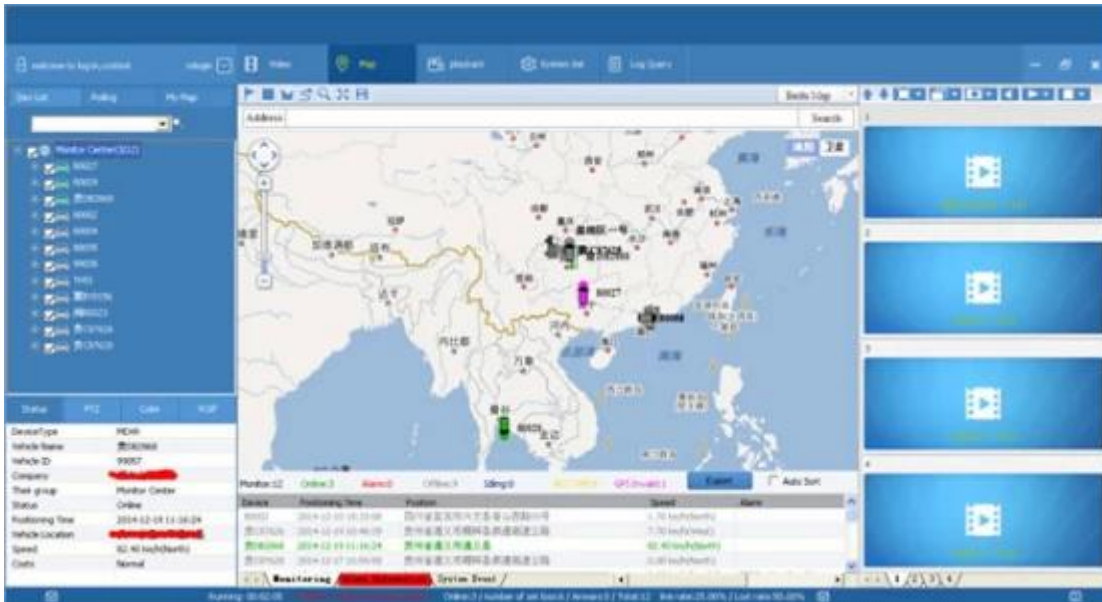

في الهاتف المحمول CMSV6 .

لديك كل ما في راحة يدك

الروبوت ، ونظام تطلب الشركة ، iphone الرصد في الوقت الحقيقي عن طريق الهاتف المحمول--دعم