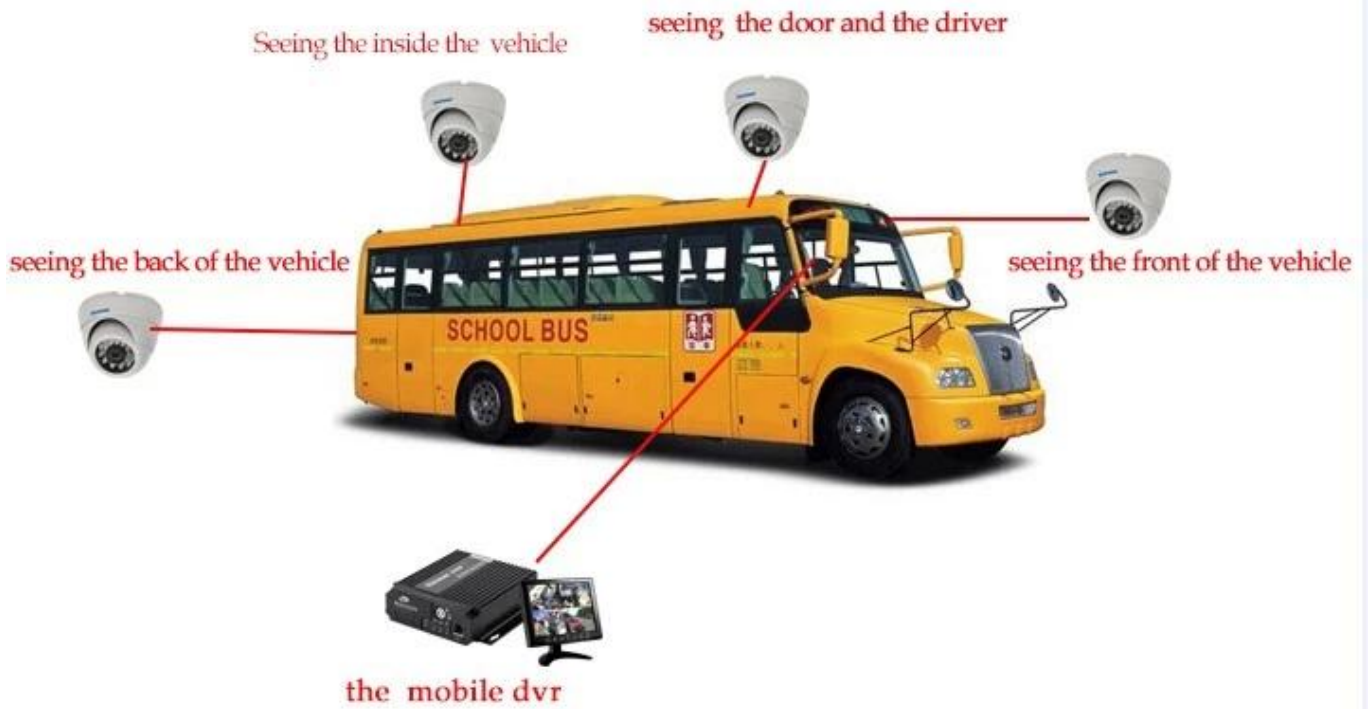

موبايل دفر المدرسة الحل حافله 4g وروروت مشاهده المراقبة 3