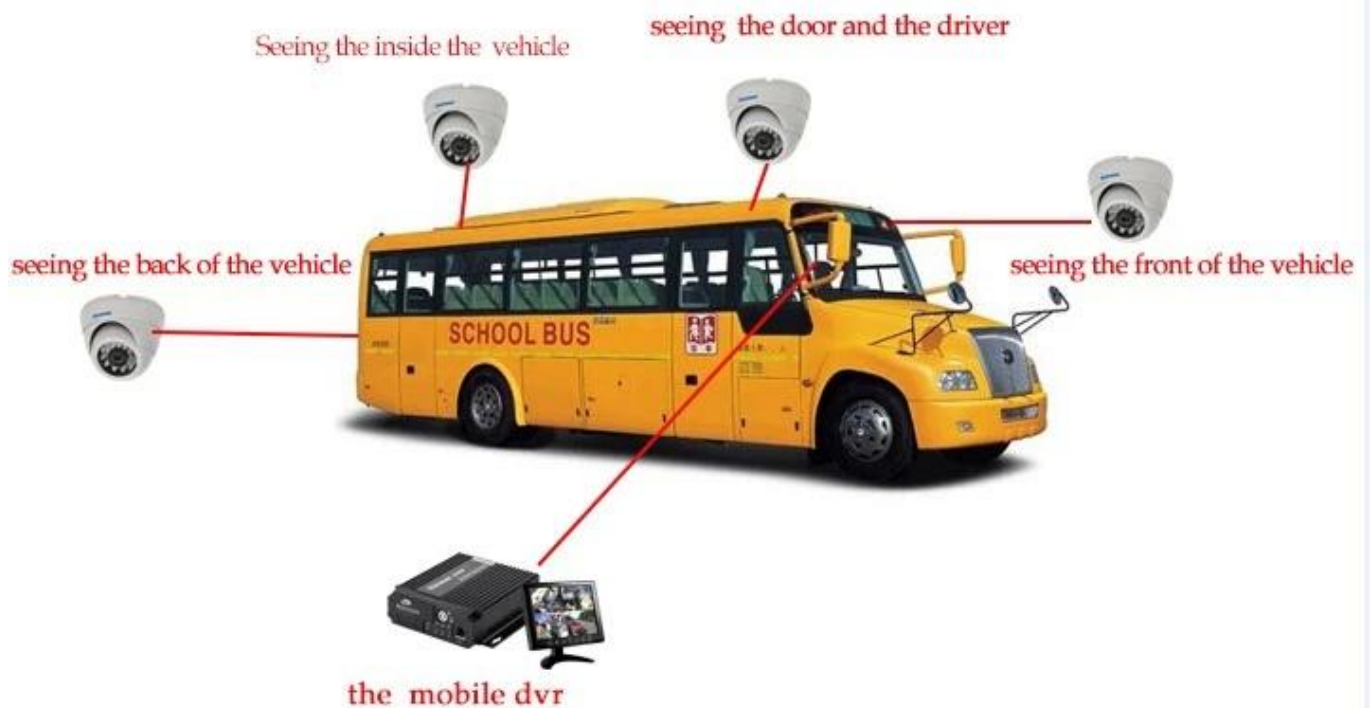

- Report
- Quick Report
- Mileage Summary
- Mileage Daily
- Track Detail
- Speed Report
- Online Summary
- ID Alarm Report
- Alarm Report
- Storage Report
- Upgrade Report
- Fuel Report
- Park Report
- Geo Fencing Report
- 3G Flow Report
- Extend Report
- Dispatch Report

Mileage Summary

Begin Time: 2016-01-08 00:00:00 To: 2016-01-08 16:27:09

Device: All Devices

Mileage Summary

Index	Vehicle	Total Mileage(KM)	Begin Time	Start Mileage(KM)	Start Position	End Time	End Mileage(KM)
1	鄂D3114	174.86	2016-01-08 08:00:30	22.95	22.52429, 114.00844	2016-01-08 16:25:41	157.83
2	鄂D3130	202.07	2016-01-08 07:30:17	18.1	22.86429, 112.88282	2016-01-08 16:25:28	171.57
3	24012	277.42	2016-01-08 07:09:55	23.41	23.369582, 116.675227	2016-01-08 14:57:24	300.63
4	鄂A78248	97.4	2016-01-08 00:00:25	298.97	41.572492, 116.788245	2016-01-08 08:42:38	41.09
5	24023	0	2016-01-08 00:00:07	16.28	37.158159, 120.731127	2016-01-08 16:19:07	16.28
6	鄂Q5387	416.36	2016-01-08 08:09:54	98.88	35.481432, 117.843783	2016-01-08 16:28:11	92.83
7	鄂B1712	120.98	2016-01-08 04:48:43	28.51	36.878478, 117.681941	2016-01-08 14:25:07	144.92
8	鄂B2250	45.81	2016-01-08 00:00:03	138.13	22.654294, 112.489583	2016-01-08 16:15:15	115.82
9	鄂B5153	48.64	2016-01-08 00:00:27	82	22.654187, 112.487565	2016-01-08 16:11:28	73.72
10	鄂B3268	111.72	2016-01-08 00:00:15	145.61	22.654321, 112.488545	2016-01-08 16:24:48	90.9
11	鄂B5033	52.02	2016-01-08 00:00:10	83.24	22.654236, 112.487785	2016-01-08 16:15:55	57.82
12	鄂A3683	895.08	2016-01-08 00:00:29	354.38	36.950643, 117.688781	2016-01-08 16:24:44	1089.74
13	24058	224.42	2016-01-08 07:00:58	44.57	37.949788, 116.844073	2016-01-08 16:17:34	60.4
14	28999	2.36	2016-01-08 13:13:09	17.6	28.734423, 121.238847	2016-01-08 13:57:27	19.81
15	00588	369.29	2016-01-08 00:00:54	51.84	33.733305, 115.868821	2016-01-08 16:00:58	420.33

yer جيش التحرير الشعبى الصينى واجهة برنامج

The screenshot displays a vehicle management interface with a central map of China. On the left, there is a sidebar with a tree view of vehicle groups and a detailed information panel for a selected vehicle. The information panel includes fields for Device Type, Vehicle Name, Vehicle ID, Company, and real-time data like Status, Positioning Time, Vehicle Location, Speed, and Costs. The main map area shows a location in China with a red dot and a small vehicle icon. Below the map, there is a table with columns for Monitor ID, Online status, Alarm status, Position, and Speed. A large watermark 'rcmccctv.en.alibaba.com' is overlaid across the center of the interface.

الحافلة المدرسية DVR المحمول 4G G روموتي عرض المراقبة الجيل الثالث الحل