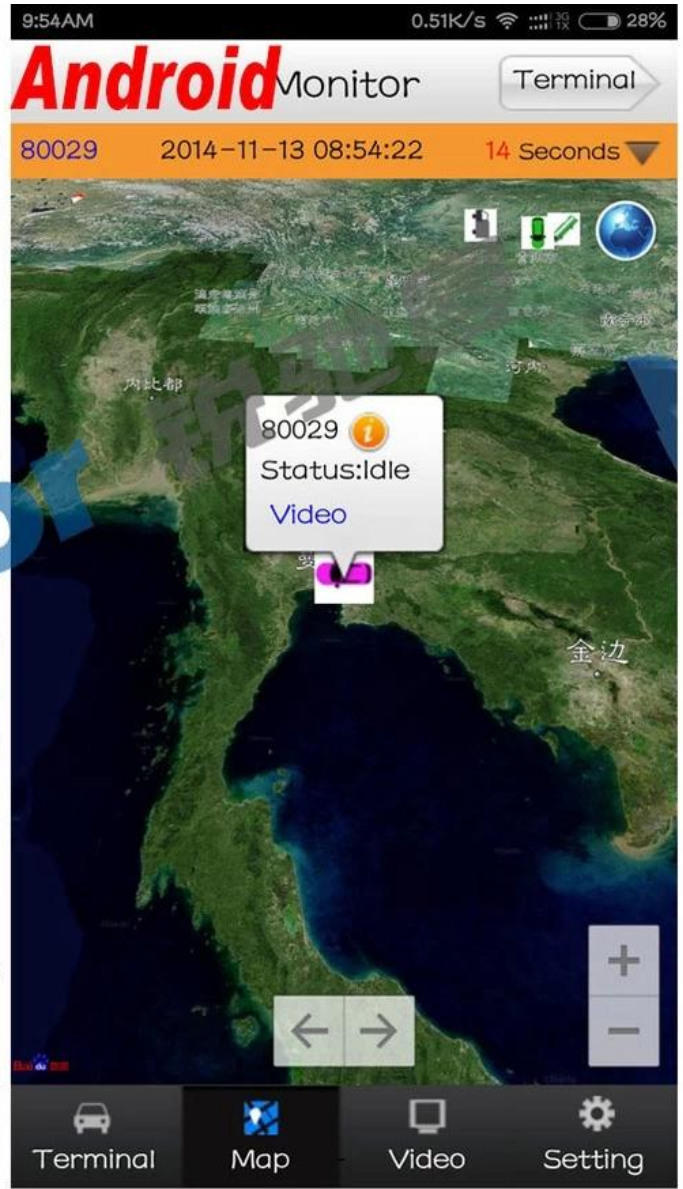

واجهه برنامج الخادم

Vehicle Management System Welcome! 销售客户 | Manager | Exit

Report	Device	User
Report		
Quick Report		
Mileage Summary		
Mileage Daily		
Track Detail		
Speed Report		
Online Summary		
IO Alarm Report		
Alarm Report		
Storage Report		
Upgrade Report		
Fuel Report		
Park Report		
Geo Fencing Report		
3G Flow Report		
Extend Report		
Dispatch Report		

Mileage Summary

Begin Time: 2016-01-08 00:00:00 To: 2016-01-08 16:27:09

Device: All Devices Select Device Query Export To Excel Export To Csv Export To Pdf

Index	Vehicle	Total Mileage (KM)	Begin Time	Start Mileage (KM)	Start Position	End Time	End Mileage (KM)
1	粤EX3114	174.88	2016-01-08 09:03:32	22.95	22.534264, 114.006444	2016-01-08 16:25:41	157.83
2	粤EX3130	202.07	2016-01-08 07:33:17	18.1	22.884299, 112.892602	2016-01-08 16:25:28	171.57
3	24012	277.42	2016-01-08 07:09:55	23.41	23.369562, 116.675227	2016-01-08 14:57:24	300.83
4	冀A76248	97.4	2016-01-08 00:00:25	299.97	41.572469, 118.786245	2016-01-08 09:42:39	41.09
5	24023	0	2016-01-08 00:00:07	16.26	37.758759, 120.731127	2016-01-08 16:19:07	16.26
6	鲁QW5387	416.36	2016-01-08 06:09:54	96.66	35.461432, 117.643793	2016-01-08 16:20:11	92.83
7	鲁J81712	120.98	2016-01-08 04:48:40	26.51	35.876478, 117.681941	2016-01-08 14:25:07	144.92
8	粤H65250	45.81	2016-01-08 00:00:03	139.13	22.654394, 112.498593	2016-01-08 16:15:15	115.82
9	粤H65153	40.61	2016-01-08 00:00:27	92	22.854197, 112.497665	2016-01-08 16:11:28	73.72
10	粤H65368	111.72	2016-01-08 00:00:15	145.61	22.654321, 112.498645	2016-01-08 16:24:48	93.9
11	粤H65010	52.02	2016-01-08 00:00:10	93.24	22.854234, 112.497795	2016-01-08 16:15:55	57.92
12	鲁AA3683	855.08	2016-01-08 00:00:29	354.36	35.950843, 117.659700	2016-01-08 16:24:44	1009.74
13	24058	224.42	2016-01-08 07:00:58	44.57	37.949788, 118.844070	2016-01-08 16:17:34	60.4
14	28999	2.36	2016-01-08 13:13:09	17.6	28.734420, 121.235847	2016-01-08 13:57:27	19.81
15	01568	369.29	2016-01-08 00:00:54	51.04	33.733305, 115.868921	2016-01-08 16:03:58	420.33