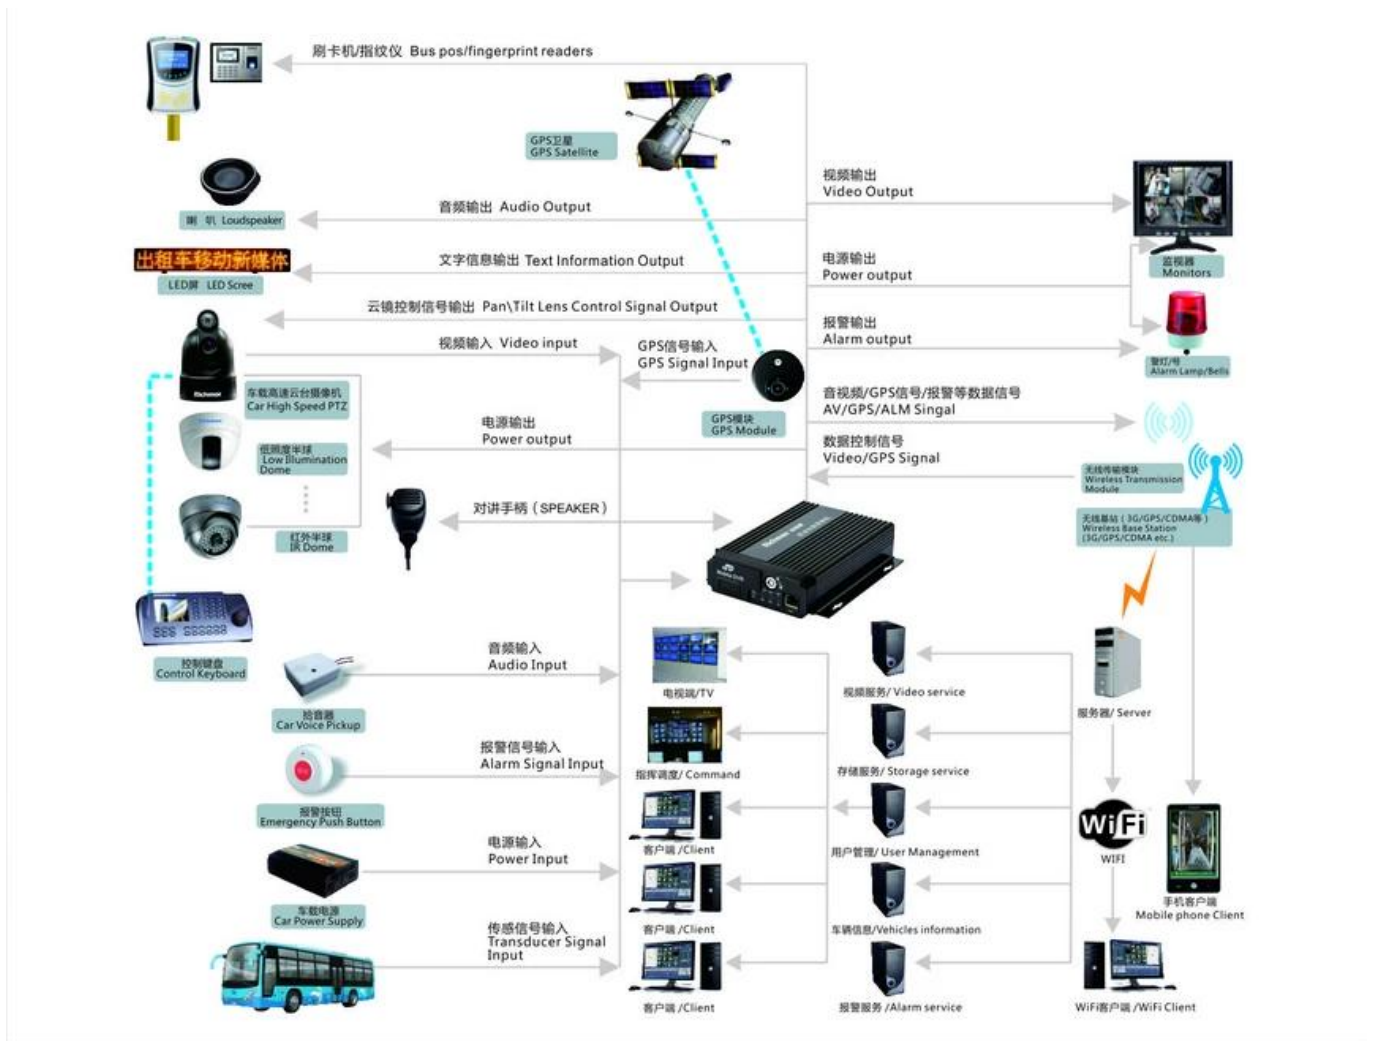

تطبيق

أنواع أخرى ذات صلة دفر موبایل