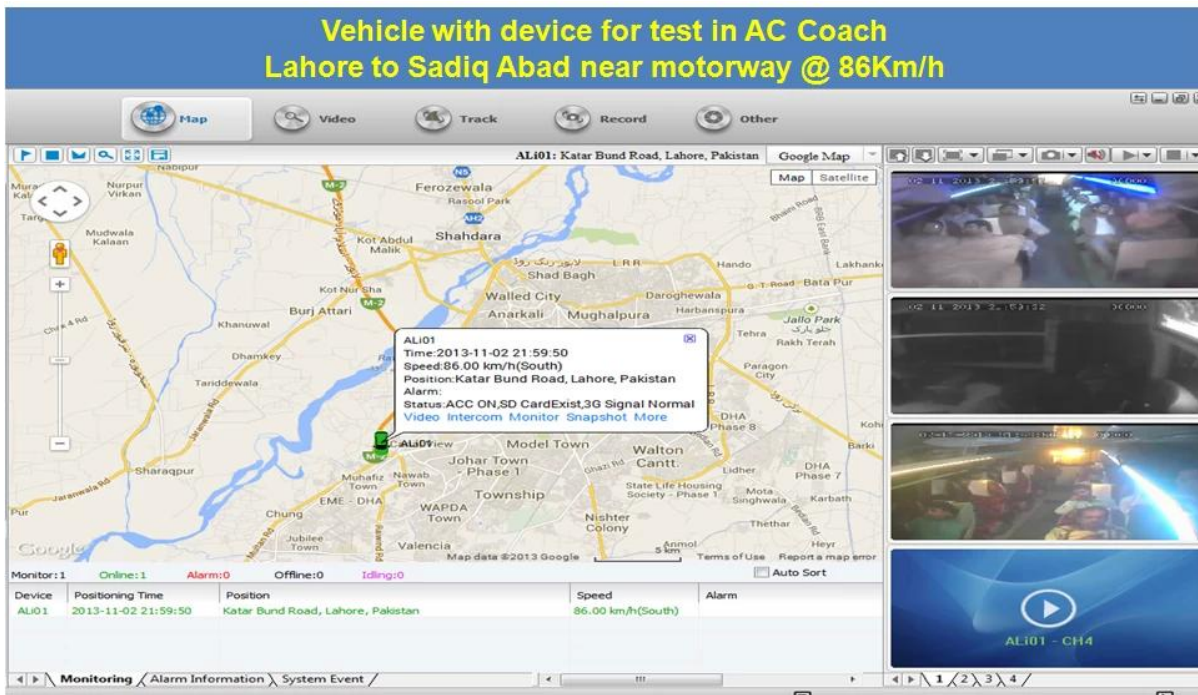

DC8-36V 5A ≤10W	Power Consumption	DC8-36V 5A ≤10W
	Operating Temperature	-20 °C ~ + 85 °C ≤80%
220 (L) * 193 (W) * 53 (H) mm (mm)	Dimensions	220 (L) * 193 (W) * 53 (H) mm (mm)
	Weight	1.2KG (mm HDD)

CMS

IOS &